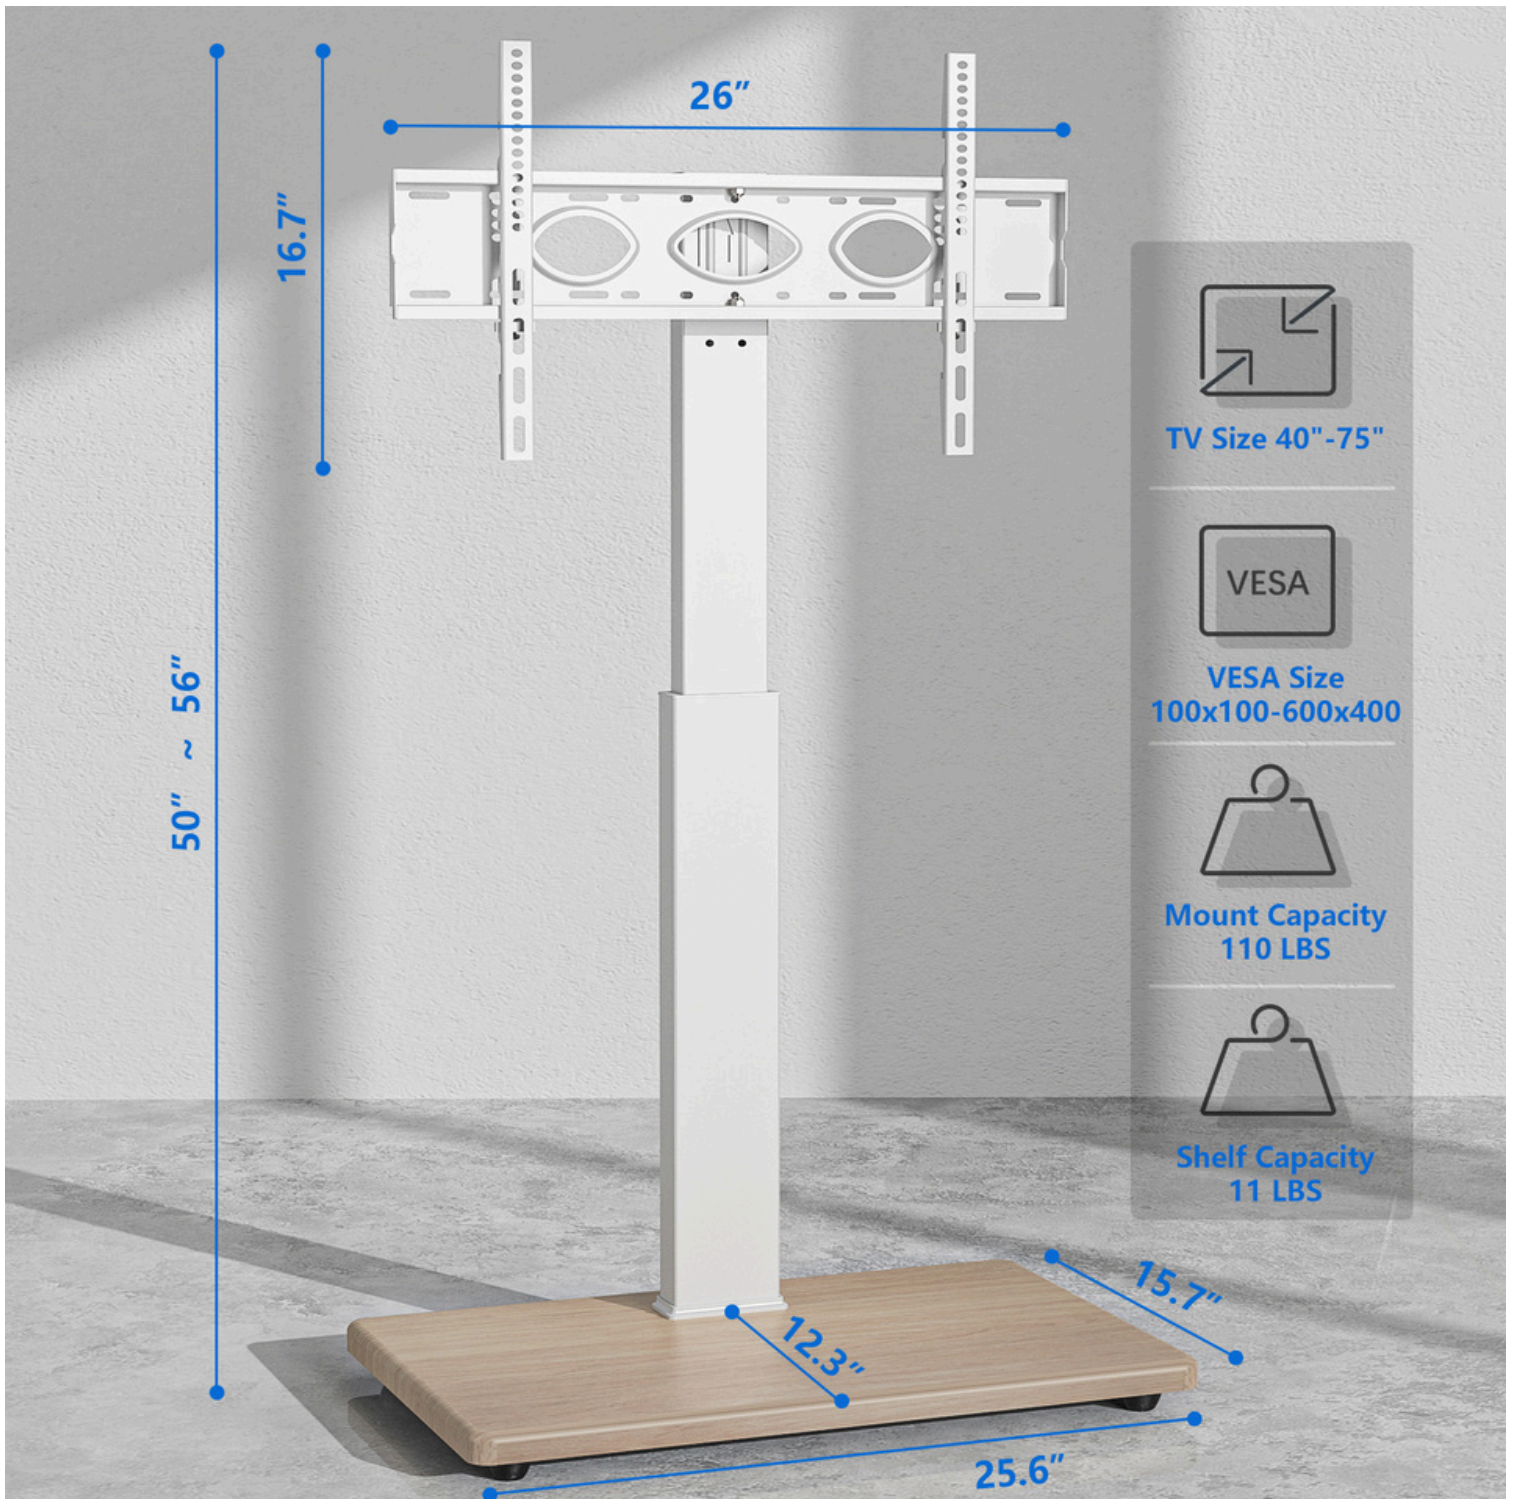

HMD-1504

MODERN TV FLOOR STAND

hamood

Material
Steel, Plastic

Color
White

Weight Capacity
50kg (110lbs)

VESA Compatible
100x100, 600x400

TV Screen Size
40"-75"

Shelf Capacity
5kg (11lbs)

Stand Height
50"~56"

<https://hamoodtv.com>

HMD-1504

MODERN TV FLOOR STAND

hamood

Perfect Home & Office TV Floor Stand: The Ultimate Solution for Your Entertainment Setup!

HMD-1504

Elevate your home entertainment experience with our high-quality MODERN TV FLOOR STAND.

HMD-1504

MODERN TV FLOOR STAND

Product Category: TV FLOOR Stand

Color: White

Description:

Introducing our versatile and sturdy TV Floor Stand, perfect for TV screens ranging from 40 to 75 inches. This stand combines style, flexibility, and practicality to enhance your viewing experience.

FEATURES

- **Screen Compatibility:** Accommodates a wide range of TV screen sizes from 40" to 75", ensuring a perfect fit for various models.
- **VESA Compatibility:** Supports VESA mounting patterns, ranging from 100x100 to 600x400, for versatile installation options.
- **Mount Capacity:** Designed to hold TVs up to 50kg (110lbs), providing reliable and sturdy support.
- **Shelf Capacity:** Includes an additional shelf with a capacity of 5kg (11lbs) for convenient placement of media devices or accessories.
- **Adjustable Height:** Stand height adjustable between 50" and 56" to achieve the ideal viewing angle and setup.
- **Cable Management:** Integrated cable management system to keep your entertainment area neat and organized.