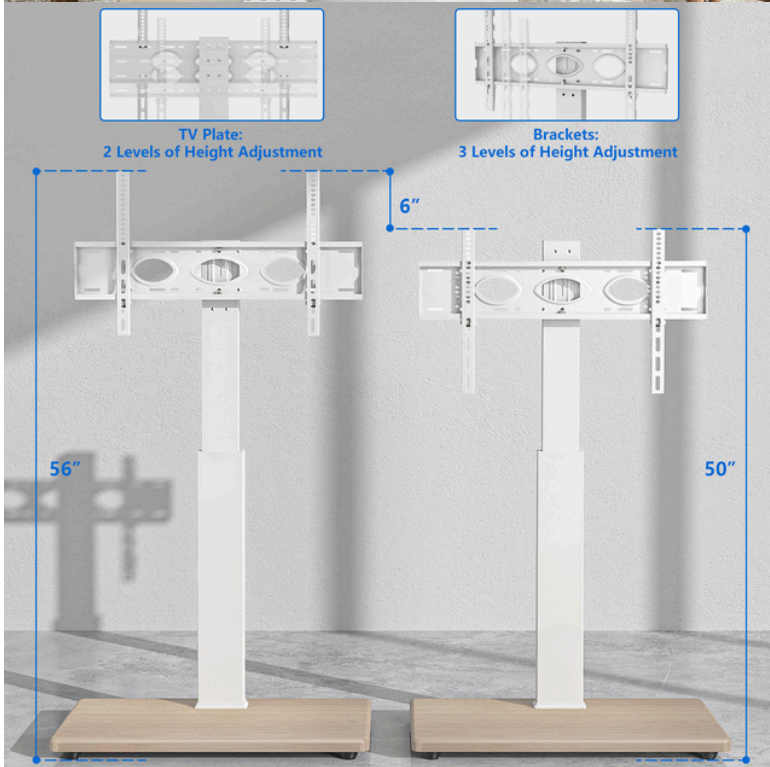

HMD-1504

MODERN TV FLOOR STAND

hamood

WHAT ELSE YOU NEED?

Elevate your home entertainment experience with our high-quality MODERN TV FLOOR STAND.