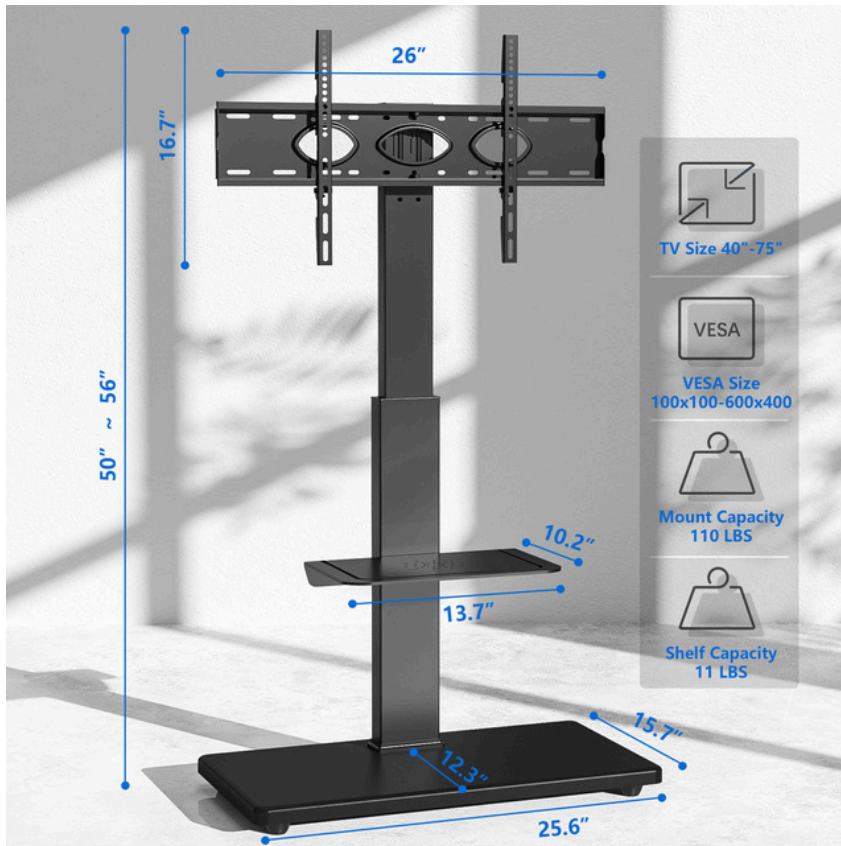

HMD-1502

MODERN TV FLOOR STAND

hamood

WHAT ELSE YOU NEED?

Elevate your home entertainment experience with our high-quality MODERN TV FLOOR STAND.

<https://hamoodtv.com>