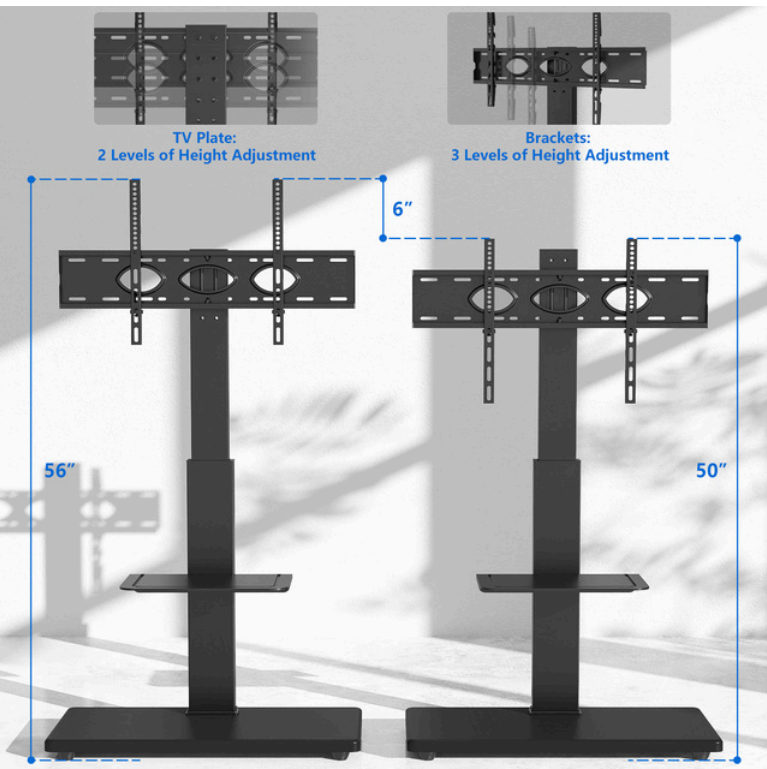

## Perfect Home & Office TV Floor Stand: The Ultimate Solution for Your Entertainment Setup!

**HIGH-END WOODEN BASE**

CABLE MANAGEMENT

SAFETY LOCK

FLEXIBLE METAL SHELF

UNBREAKABLE

**CABLE MANAGEMENT**

EFFICIENT CABLE MANAGEMENT  
KEEP NEAT AND SAVE SPACE

+30° SWIVEL

-30° SWIVEL

**INCREASES VIEWING FLEXIBILITY**

## MODERN TV FLOOR STAND

**Product Category:** TV FLOOR Stand

**Color:** Black

**Description:**

Introducing our versatile and sturdy TV Floor Stand, perfect for TV screens ranging from 40 to 75 inches. This stand combines style, flexibility, and practicality to enhance your viewing experience.

## FEATURES

- **Screen Compatibility:** Accommodates a wide range of TV screen sizes from 40" to 75", ensuring a perfect fit for various models.
- **VESA Compatibility:** Supports VESA mounting patterns, ranging from 100x100 to 600x400, for versatile installation options.
- **Mount Capacity:** Designed to hold TVs up to 50kg (110lbs), providing reliable and sturdy support.
- **Shelf Capacity:** Includes an additional shelf with a capacity of 5kg (11lbs) for convenient placement of media devices or accessories.
- **Adjustable Height:** Stand height adjustable between 50" and 56" to achieve the ideal viewing angle and setup.
- **Cable Management:** Integrated cable management system to keep your entertainment area neat and organized.