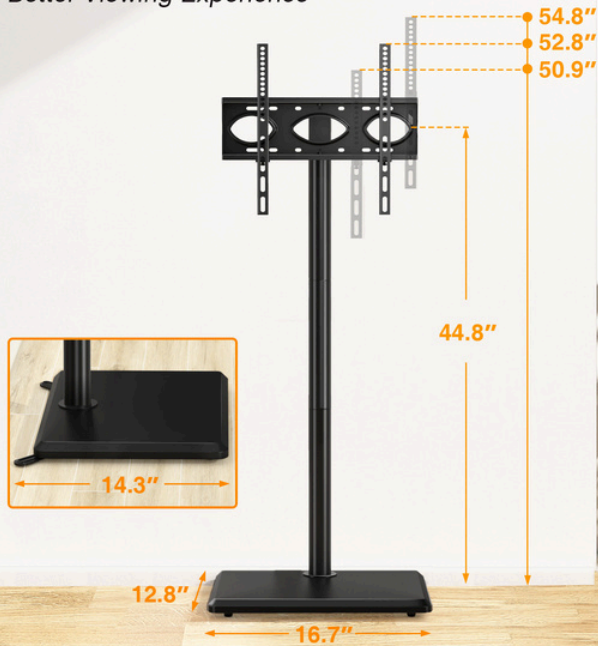

HMD-1501

MODERN TV FLOOR STAND

hamood

Material

Steel, Plastic

Weight Capacity

40kg (88lbs)

TV Screen Size

HMD-1501

MODERN TV FLOOR STAND

hamood

Perfect Home & Office TV Floor Stand: The Ultimate Solution for Your Entertainment Setup!

Height Adjustable

Optional Height for Your Needs Gives You a Better Viewing Experience

Introducing our versatile and sturdy TV Floor Stand, perfect for TV screens ranging from 32 to 55 inches. This stand combines style, flexibility, and practicality to enhance your viewing experience.

FEATURES

- **Screen Compatibility:** Supports TV screens from 32" to 55", ensuring a perfect fit for a wide range of models.
- **VESA Compatible:** Compatible with VESA standards, accommodating mounting patterns from a minimum of 100x100mm to a maximum of 400x400mm.
- **Swivel Range:** Enjoy dynamic viewing flexibility with a swivel range of +35° to -35°, allowing you to adjust your screen to the perfect angle.
- **Weight Capacity:** Sturdy and reliable, this stand can support TVs weighing up to 40kg (88lbs), ensuring stability and safety.
- **Cable Management:** Integrated cable management system to keep your entertainment area neat and organized.