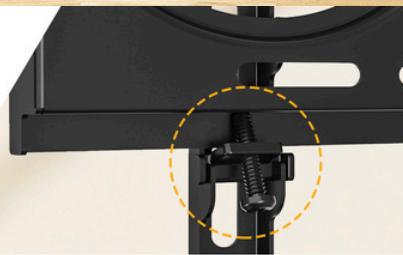

HMD-1501

MODERN TV FLOOR STAND

hamood

Perfect Home & Office TV Floor Stand: The Ultimate Solution for Your Entertainment Setup!

Height Adjustable

Optional Height for Your Needs Gives You a Better Viewing Experience

Supporting Foot & Non-Slip Pads

Double Protection to Prevent Your TV Stand from Tipping Over

SAFETY LOCK

Protects Your TV from Sliding or Falling

WOODEN BASE

More Stable and Scratch-Resistant

CABLE MANAGEMENT

- **Screen Compatibility:** Supports TV screens from 32" to 55", ensuring a perfect fit for a wide range of models.
- **VESA Compatible:** Compatible with VESA standards, accommodating mounting patterns from a minimum of 100x100mm to a maximum of 400x400mm.
- **Swivel Range:** Enjoy dynamic viewing flexibility with a swivel range of +35° to -35°, allowing you to adjust your screen to the perfect angle.
- **Weight Capacity:** Sturdy and reliable, this stand can support TVs weighing up to 40kg (88lbs), ensuring stability and safety.
- **Cable Management:** Integrated cable management system to keep your entertainment area neat and organized.