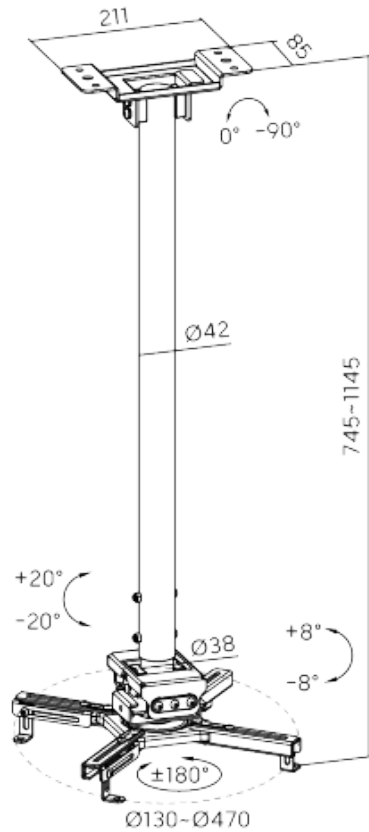

HMD-952

Heavy-Duty Projector Ceiling Mount (For Pitched or Flat Ceiling)

Material
Steel, Plastic

Mounting Range
130~470mm (5.1"~18.5")

Weight Capacity
35kg (77lbs)

Tilt Range
+20°~-20°

Dimensions
1145x470x470mm
(45.1"x18.5"x18.5")

Swivel Range
+8°~-8°

HMD-952

Heavy-Duty Projector Ceiling Mount (For Pitched or Flat Ceiling)

Dimensions (mm)

hamood

FEATURES

- 360° Rotating Joint: for optimal viewing angles
- Tilting Design: allows maximum viewing ability
- Ceiling plate can be fine tune adjusted for easy reposition
- Adjustable Support Arms: fit most projectors with ease
- Swiveling Joint: offers maximum viewing flexibility
- Adjustable Length: for your different choices
- Detachable Head Section: makes installation easier