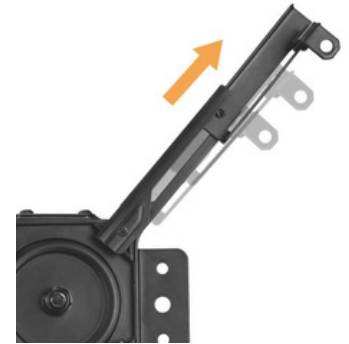

HMD-952

Heavy-Duty Projector Ceiling Mount (For Pitched or Flat Ceiling)

Material
Steel, Plastic

Mounting Range
130~470mm (5.1"~18.5")

Weight Capacity
35kg (77lbs)

Tilt Range
+20°~-20°

Dimensions
1145x470x470mm
(45.1"x18.5"x18.5")

Swivel Range
+8°~-8°

HMD-952

Heavy-Duty Projector Ceiling Mount (For Pitched or Flat Ceiling)

Dimensions (mm)

hamood

FEATURES

- 360° Rotating Joint: for optimal viewing angles
- Tilting Design: allows maximum viewing ability
- Ceiling plate can be fine tune adjusted for easy reposition
- Adjustable Support Arms: fit most projectors with ease
- Swiveling Joint: offers maximum viewing flexibility
- Adjustable Length: for your different choices
- Detachable Head Section: makes installation easier