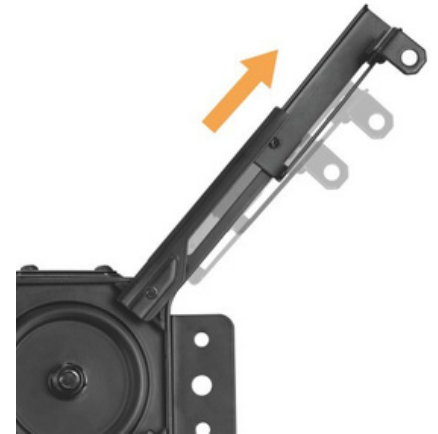

HMD-951

Heavy-Duty Projector Ceiling Mount (For Pitched or Flat Ceiling)

hamood

Material
Steel, Plastic

Mounting Range
130~470mm (5.1"~18.5")

Weight Capacity
45kg (99lbs)

Tilt Range
+20°~-20°

Dimensions
255x470x470mm
(10"x18.5"x18.5")

Swivel Range
+8°~-8°

HMD-951

Heavy-Duty Projector Ceiling Mount (For Pitched or Flat Ceiling)

FEATURES

- 360° Rotating Joint: for optimal viewing angles
- Tilting Design: allows maximum viewing ability
- Detachable Head Section: makes installation easier
- Swiveling Joint: offers maximum viewing flexibility
- Ceiling plate can be fine tune adjusted for easy reposition
- Adjustable Support Arms: fit most projectors with ease