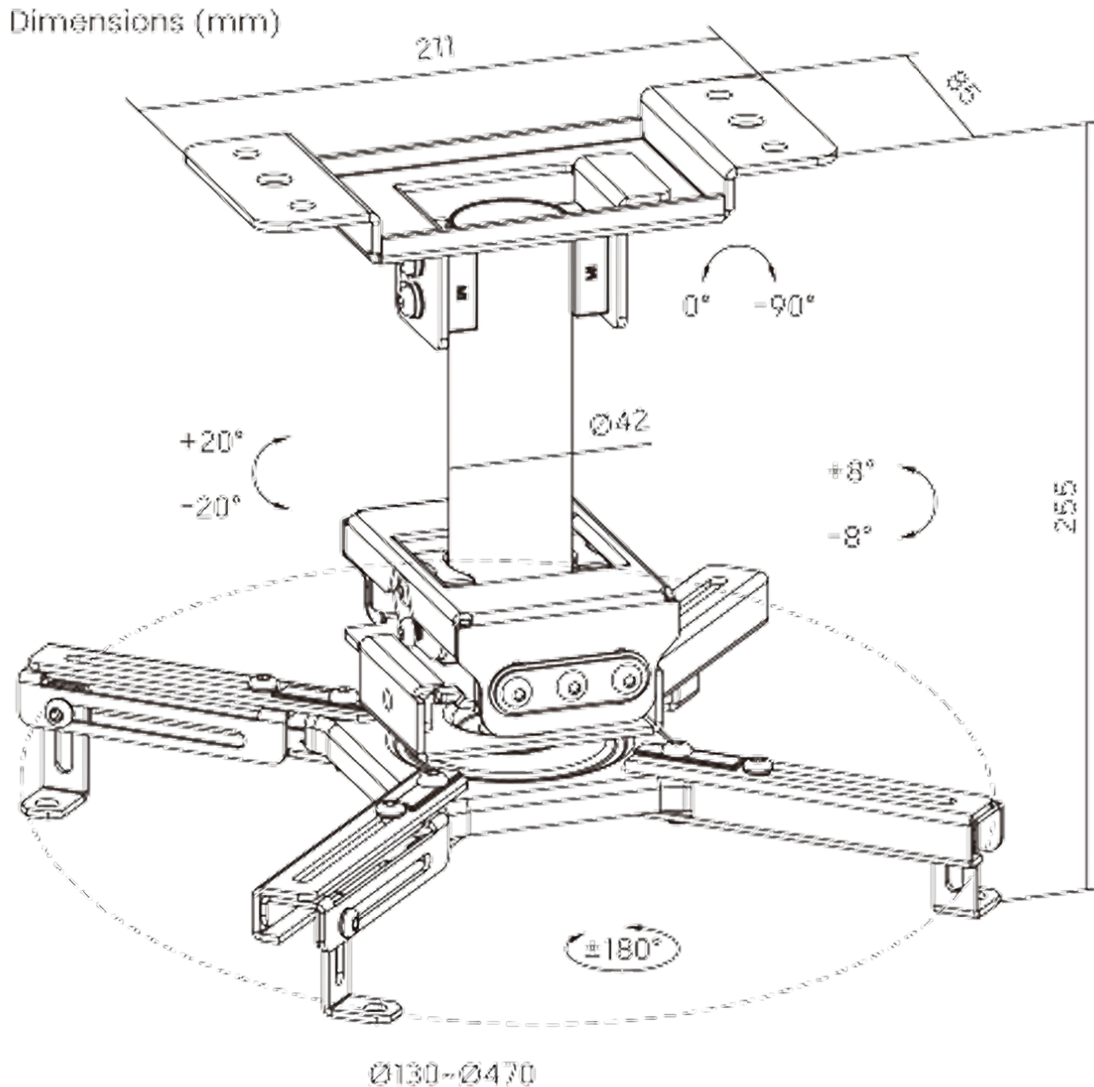

HMD-951

Heavy-Duty Projector Ceiling Mount (For Pitched or Flat Ceiling)

hamood

Material
Steel, Plastic

Mounting Range
130~470mm (5.1"~18.5")

Weight Capacity
45kg (99lbs)

Tilt Range
+20°~-20°

Dimensions
255x470x470mm
(10"x18.5"x18.5")

Swivel Range
+8°~-8°

HMD-951

Heavy-Duty Projector Ceiling Mount (For Pitched or Flat Ceiling)

FEATURES

- 360° Rotating Joint: for optimal viewing angles
- Tilting Design: allows maximum viewing ability
- Detachable Head Section: makes installation easier
- Swiveling Joint: offers maximum viewing flexibility
- Ceiling plate can be fine tune adjusted for easy reposition
- Adjustable Support Arms: fit most projectors with ease