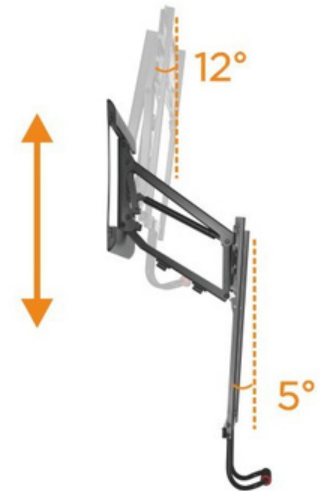

HMD-708

Gas Spring Fireplace Mantel TV Mount

hamood

Material
Steel, Plastic

Fit Screen Size
43"-70"

Weight Capacity
13~35kg (28.6lbs~77lbs)

Tilt Range
-5°~-12°

Dimensions
572x650x915mm
(22.5"x25.6"x36")

Profile
90~486mm (3.5"~19.1")

HMD-708

Gas Spring Fireplace Mantel TV Mount

hamood

FEATURES

- Gas Piston Auto-Stabilization: delivers perfect weight balance for any TV
- Swivel Ability: for multiple screen viewing angles
- Leveling adjustments: allow TV to be perfectly positioned after hanging
- Easy-Grip Handle: makes pull-down and placement a snap
- Cable Management: keeps everything organized