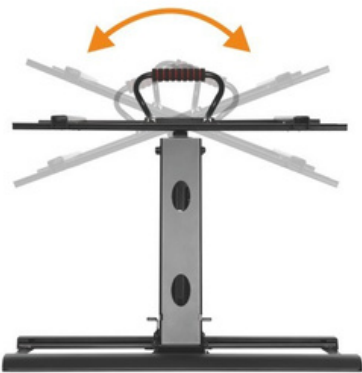

HMD-708

Gas Spring Fireplace Mantel TV Mount

hamood

Material
Steel, Plastic

Fit Screen Size
43"-70"

Weight Capacity
13~35kg (28.6lbs~77lbs)

Tilt Range
-5°~-12°

Dimensions
572x650x915mm
(22.5"x25.6"x36")

Profile
90~486mm (3.5"~19.1")

HMD-708

Gas Spring Fireplace Mantel TV Mount

hamood

FEATURES

- Gas Piston Auto-Stabilization: delivers perfect weight balance for any TV
- Swivel Ability: for multiple screen viewing angles
- Leveling adjustments: allow TV to be perfectly positioned after hanging
- Easy-Grip Handle: makes pull-down and placement a snap
- Cable Management: keeps everything organized