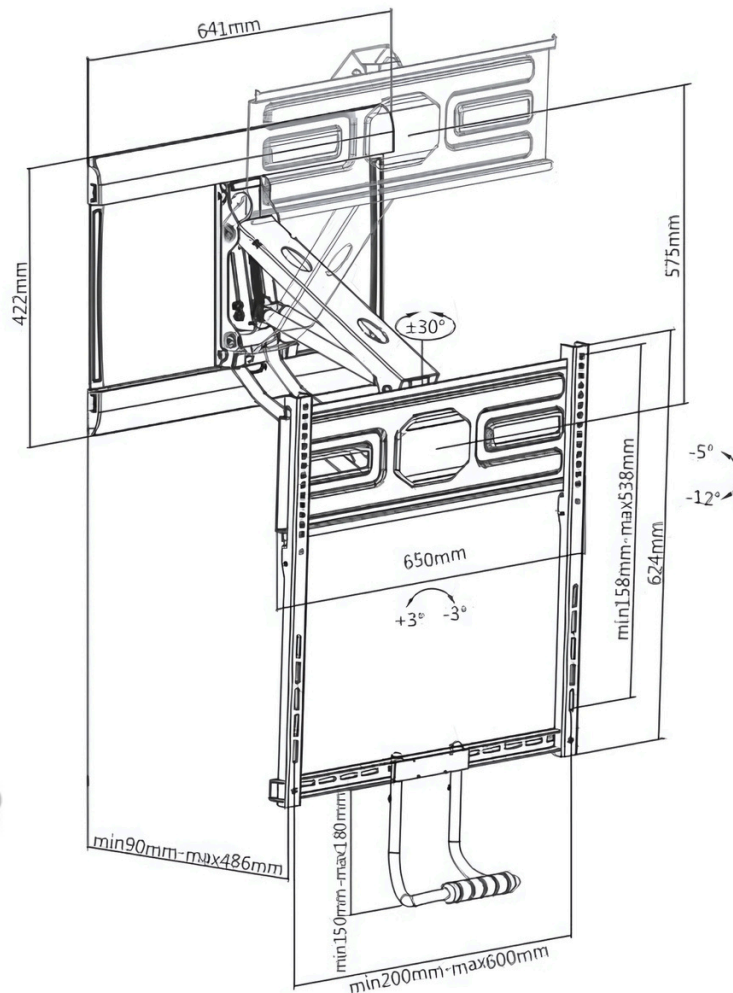

HMD-708

Gas Spring Fireplace Mantel TV Mount

hamood

Material
Steel, Plastic

Fit Screen Size
43"-70"

Weight Capacity
13~35kg (28.6lbs~77lbs)

Tilt Range
-5°~-12°

Dimensions
572x650x915mm
(22.5"x25.6"x36")

Profile
90~486mm (3.5"~19.1")

HMD-708

Gas Spring Fireplace Mantel TV Mount

hamood

FEATURES

- Gas Piston Auto-Stabilization: delivers perfect weight balance for any TV
- Swivel Ability: for multiple screen viewing angles
- Leveling adjustments: allow TV to be perfectly positioned after hanging
- Easy-Grip Handle: makes pull-down and placement a snap
- Cable Management: keeps everything organized