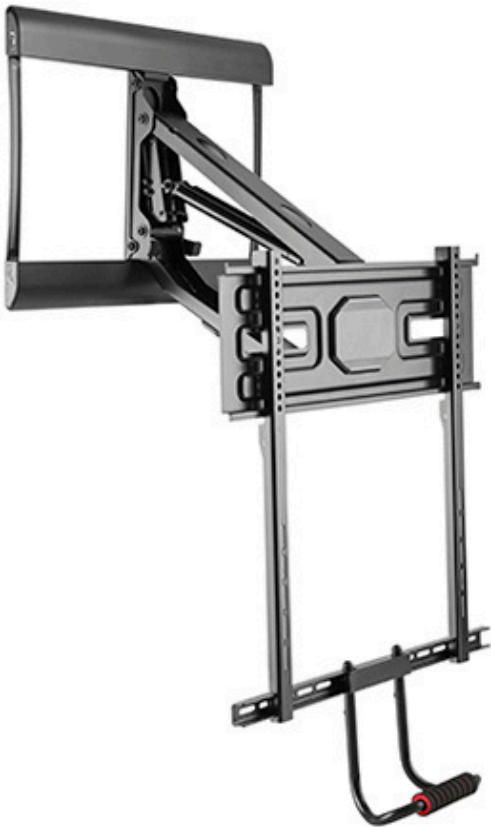

HMD-708

Gas Spring Fireplace Mantel TV Mount

hamood

Material
Steel, Plastic

Fit Screen Size
43"-70"

Weight Capacity
13~35kg (28.6lbs~77lbs)

Tilt Range
-5°~-12°

Dimensions
572x650x915mm
(22.5"x25.6"x36")

Profile
90~486mm (3.5"~19.1")

HMD-708

Gas Spring Fireplace Mantel TV Mount

hamood

FEATURES

- Gas Piston Auto-Stabilization: delivers perfect weight balance for any TV
- Swivel Ability: for multiple screen viewing angles
- Leveling adjustments: allow TV to be perfectly positioned after hanging
- Easy-Grip Handle: makes pull-down and placement a snap
- Cable Management: keeps everything organized