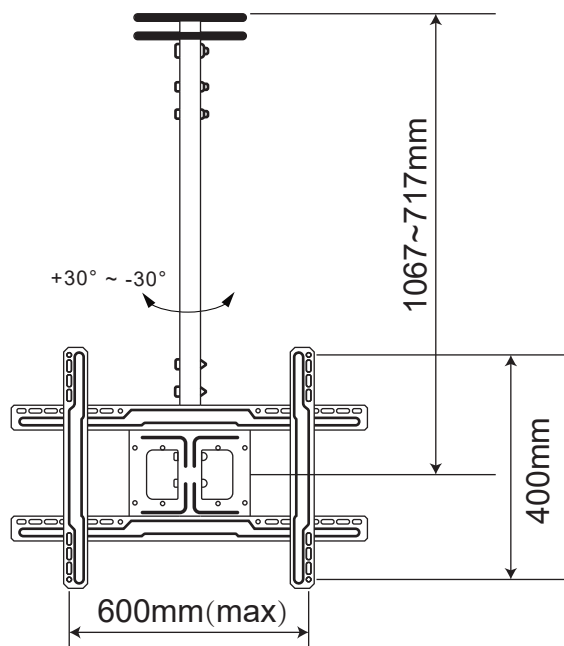

# HMD-527

## CLASSIC TV CEILING MOUNTS

**Weight Capacity**  
68.2kg/150lbs

**Screen Size**  
32"-70"

**VESA Compatible**  
Max 600x400mm

**Tilt Range**  
 $+15^{\circ} \sim -15^{\circ}$