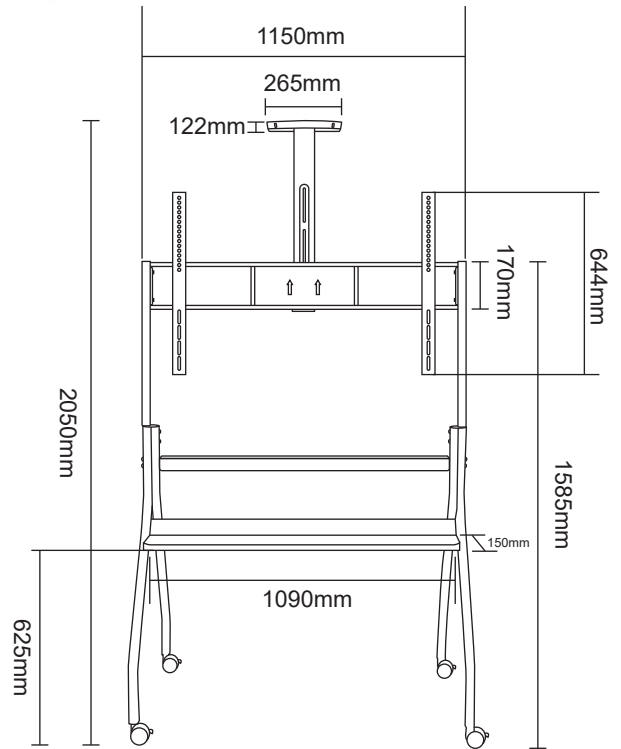

HMD-526

MODERN STEEL TV FLOOR STANDS

Fit Screen Size

55"-100"

Weight Capacity

120kg

Max. VESA

1000*600mm