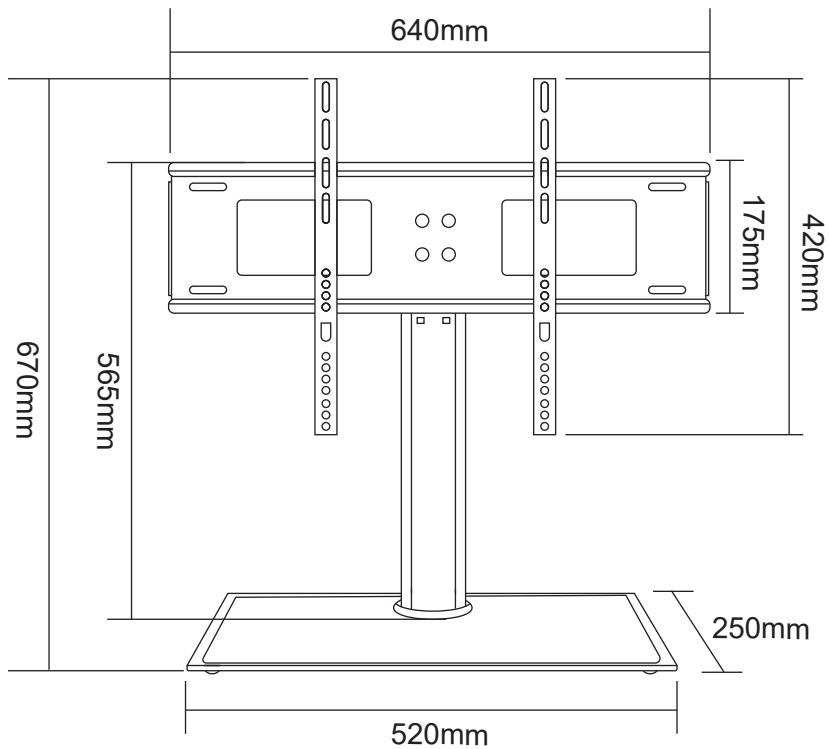

HMD-525

LOW COST STEEL TV DESKTOP STANDS

Weight Capacity
60kg/132lbs

Screen Size
37"-55"

VESA Compatible
Max 600x400mm