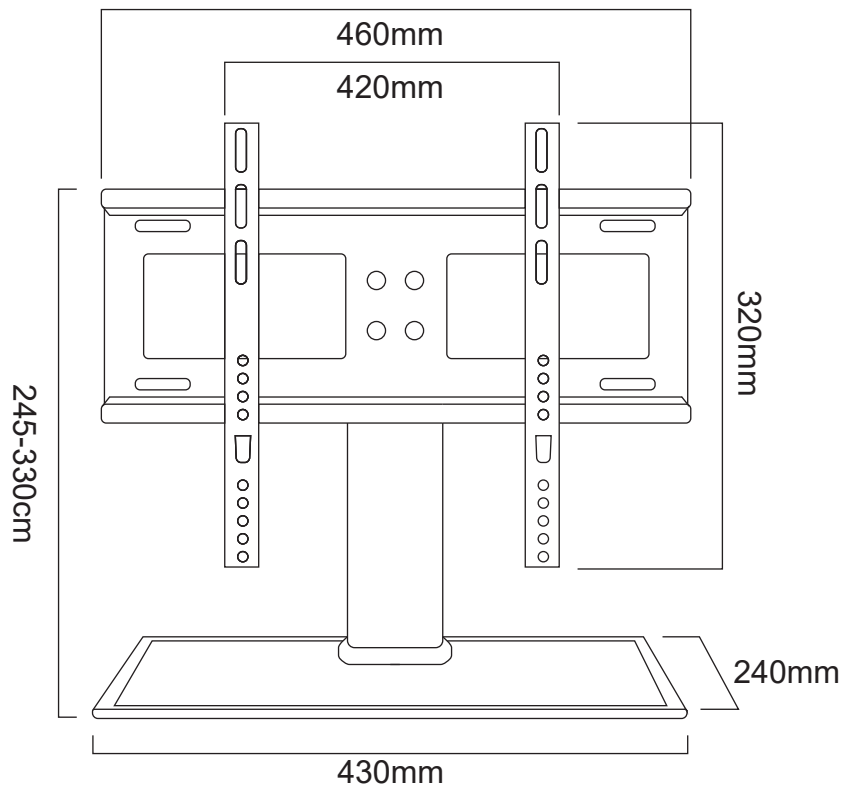

HMD-524

LOW COST STEEL TV DESKTOP STANDS

Weight Capacity
40kg/88lbs

Screen Size
26"-32"

VESA Compatible
Max 400x300mm