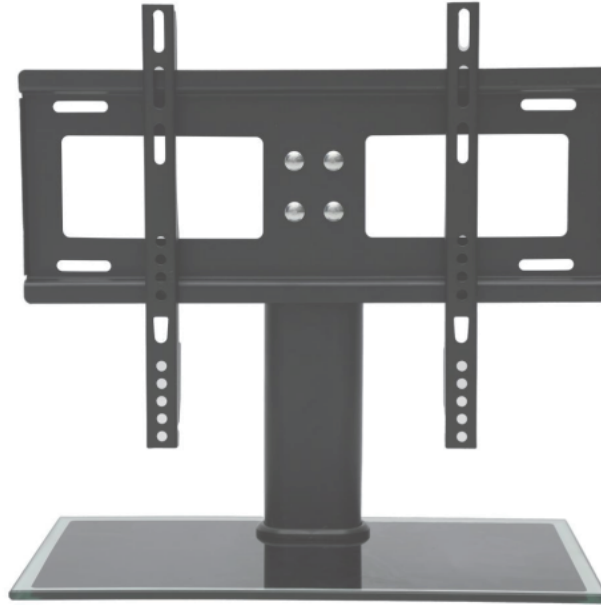

HMD-524

LOW COST STEEL TV DESKTOP STANDS

Weight Capacity
40kg/88lbs

Screen Size
26"-32"

VESA Compatible
Max 400x300mm