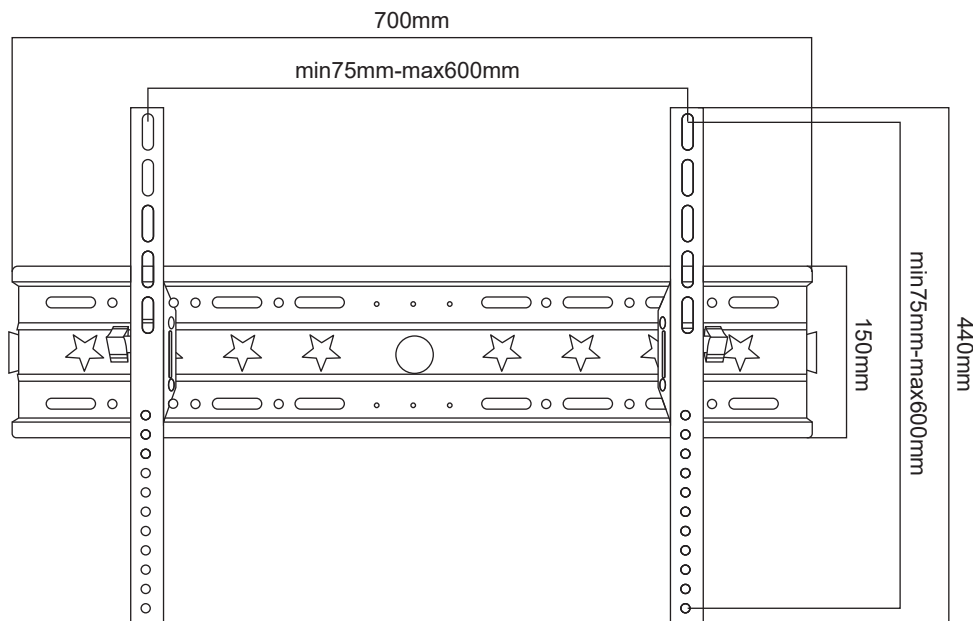

HMD-522

Tilt TV Wall Mount

Rated
TV
75kg/165lbs

Screen Size
32"-80"

VESA Compatible
600x400

Tilt Range
+15° ~ -15°