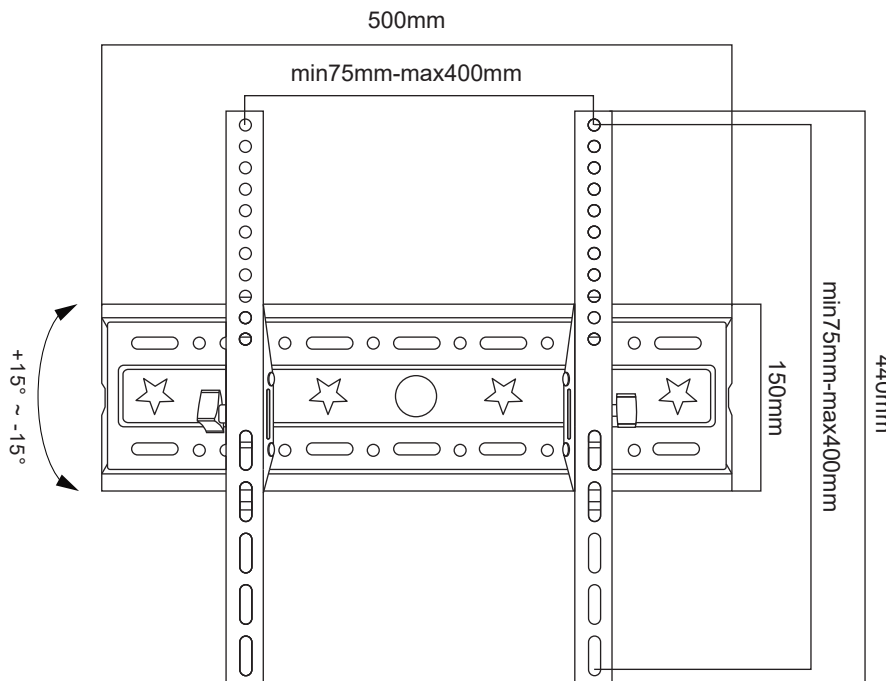

HMD-521

Tilt TV Wall Mount

Rated
TV
50kg/110lbs

Screen Size
26"-70"

VESA Compatible
Max. 400x400

Tilt Range
+15° ~ -15°