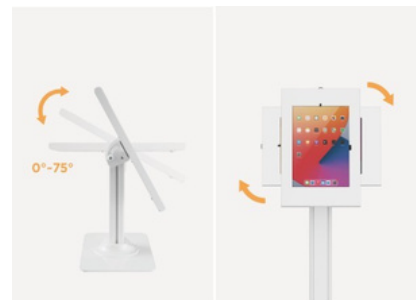

HMD-401

Anti-Theft Wall-Mounted/Countertop Tablet Holder

hamood

Internal Cable Management
protects wiring from damage or vandalism

Innovative Enclosure Design

Free Tilting
suits various viewing needs

Landscape or Portrait Position
fits various applications

Material

Steel, Plastic, Aluminum

Color

Matte White, Matte Black

Weight Capacity

1kg (2.2lbs)

Screen Rotation

0°~+90°

Dimensions

300x200x469mm
(11.8"x7.9"x18.5")

Fit Screen Size

iPad 5,iPad 9,iPad Pro(9.7"; 10.5"; 11"),iPad Air(9.7"; 10.5"; 10.9"),iPad 7,Samsung Galaxy Tab A 10.1 (2019),iPad 8,Samsung Galaxy Tab A7,Samsung Galaxy Tab S6 Lite 10.4",iPad 6,iPad 10 (10.9")

<https://hamoodtv.com>

HMD-401

Anti-Theft Wall-Mounted/Countertop Tablet Holder

DESCRIPTION

HMD-401 is a high-quality countertop kiosk with sleek modern appearance. The enclosure can be tilted up to 75° for comfortable viewing. Both horizontal and vertical orientations are available to suit different applications. An innovative internal design creates an all-in-one enclosure - compatible with most 9.7" to 11" tablets including iPad, iPad Air, iPad Pro, Samsung Galaxy Tab A, Tab A7 & Tab S6 Lite. Featuring an anti-theft lock and durable steel construction, it is safe and durable for high-traffic areas and public use.