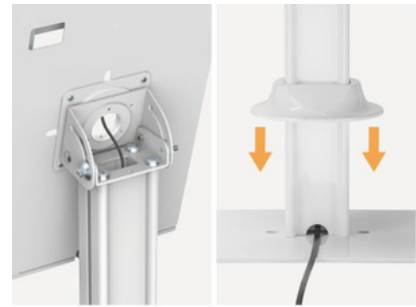

HMD-401

Anti-Theft Wall-Mounted/Countertop Tablet Holder

hamood

Internal Cable Management
protects wiring from damage or vandalism

Innovative Enclosure Design

Free Tilting
suits various viewing needs

Landscape or Portrait Position
fits various applications

Material

Steel, Plastic, Aluminum

Color

Matte White, Matte Black

Weight Capacity

1kg (2.2lbs)

Screen Rotation

0°~+90°

<https://hamoodtv.com>

HMD-401

Anti-Theft Wall-Mounted/Countertop Tablet Holder

DESCRIPTION

HMD-401 is a high-quality countertop kiosk with sleek modern appearance. The enclosure can be tilted up to 75° for comfortable viewing. Both horizontal and vertical orientations are available to suit different applications. An innovative internal design creates an all-in-one enclosure - compatible with most 9.7" to 11" tablets including iPad, iPad Air, iPad Pro, Samsung Galaxy Tab A, Tab A7 & Tab S6 Lite. Featuring an anti-theft lock and durable steel construction, it is safe and durable for high-traffic areas and public use.

Dimensions (mm)

FEATURES

- Anti-Skid pads prevent scratches or scuffs
- Anti-theft Lock with a Key: for additional security preventing any unwanted removal in the public
- 90° Rotation: for easily holding your iPad in portrait or landscape orientation
- Free-Tilting Design: for multiple viewing experiences
- VESA Compatible: supports mounted on panel with standard VESA holes