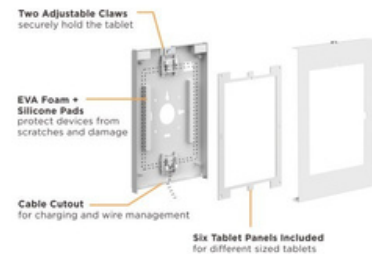

HMD-401

Anti-Theft Wall-Mounted/Countertop Tablet Holder

hamood

Internal Cable Management
protects wiring from damage or vandalism

Innovative Enclosure Design

Free Tilting
suits various viewing needs

Landscape or Portrait Position
fits various applications

Material

Steel, Plastic, Aluminum

Color

Matte White, Matte Black

Weight Capacity

1kg (2.2lbs)

Screen Rotation

0°~+90°

<https://hamoodtv.com>

HMD-401

Anti-Theft Wall-Mounted/Countertop Tablet Holder

DESCRIPTION

HMD-401 is a high-quality countertop kiosk with sleek modern appearance. The enclosure can be tilted up to 75° for comfortable viewing. Both horizontal and vertical orientations are available to suit different applications. An innovative internal design creates an all-in-one enclosure - compatible with most 9.7" to 11" tablets including iPad, iPad Air, iPad Pro, Samsung Galaxy Tab A, Tab A7 & Tab S6 Lite. Featuring an anti-theft lock and durable steel construction, it is safe and durable for high-traffic areas and public use.

Dimensions (mm)

FEATURES

- Anti-Skid pads prevent scratches or scuffs
- Anti-theft Lock with a Key: for additional security preventing any unwanted removal in the public
- 90° Rotation: for easily holding your iPad in portrait or landscape orientation
- Free-Tilting Design: for multiple viewing experiences
- VESA Compatible: supports mounted on panel with standard VESA holes