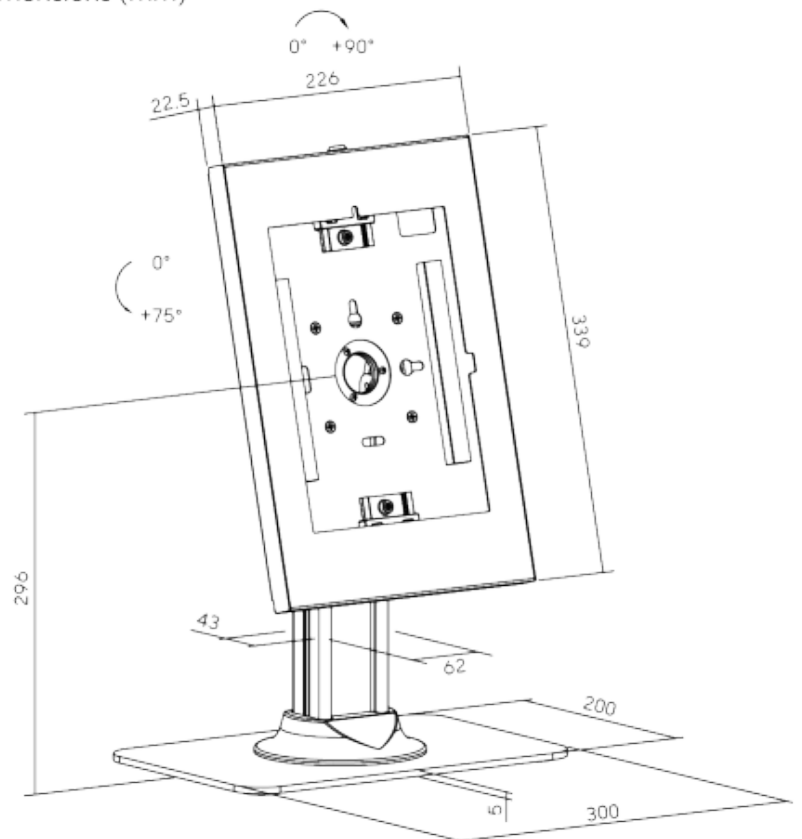

Material

Steel, Plastic, Aluminum

Color

Matte White, Matte Black

Weight Capacity

1kg (2.2lbs)

Screen Rotation

0°~+90°

Dimensions

300x200x469mm
(11.8"x7.9"x18.5")

Fit Screen Size

iPad 5,iPad 9,iPad Pro(9.7"; 10.5"; 11"),iPad Air(9.7"; 10.5"; 10.9"),iPad 7,Samsung Galaxy Tab A 10.1 (2019),iPad 8,Samsung Galaxy Tab A7,Samsung Galaxy Tab S6 Lite 10.4",iPad 6,iPad 10 (10.9")

<https://hamoodtv.com>

HMD-401

Anti-Theft Wall-Mounted/Countertop Tablet Holder

DESCRIPTION

HMD-401 is a high-quality countertop kiosk with sleek modern appearance. The enclosure can be tilted up to 75° for comfortable viewing. Both horizontal and vertical orientations are available to suit different applications. An innovative internal design creates an all-in-one enclosure - compatible with most 9.7" to 11" tablets including iPad, iPad Air, iPad Pro, Samsung Galaxy Tab A, Tab A7 & Tab S6 Lite. Featuring an anti-theft lock and durable steel construction, it is safe and durable for high-traffic areas and public use.

Dimensions (mm)

FEATURES

- Anti-Skid pads prevent scratches or scuffs
- Anti-theft Lock with a Key: for additional security preventing any unwanted removal in the public
- 90° Rotation: for easily holding your iPad in portrait or landscape orientation
- Free-Tilting Design: for multiple viewing experiences
- VESA Compatible: supports mounted on panel with standard VESA holes