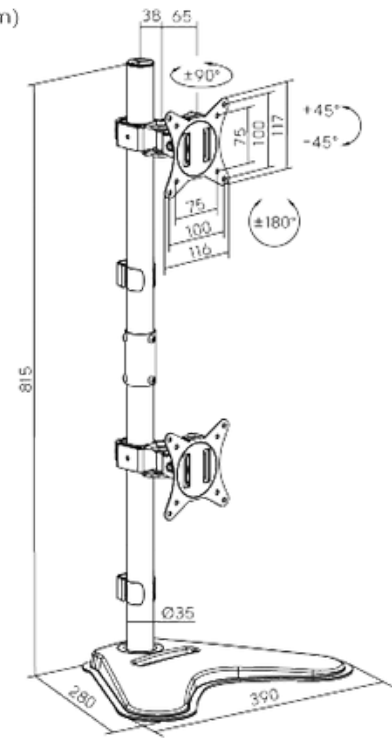

HMD-147

Vertical Dual-Monitor Steel Articulating Monitor Stand

hamood

Dimensions (mm)

Fit Screen Size
17"-32"

Weight Capacity
9kg (19.8lbs)

Screen Rotation
+180°~-180°

Tilt Range
+45°~-45°

VESA Compatible
75x75,100x100

Swivel Range
+90°~-90°

Freestanding Base
with an additional phone slot

FEATURES

- Free-Tilting Design: makes easy forward or backward adjustment for better viewing and reduced glare
- Swiveling Arm(s): offer(s) maximum viewing flexibility (makes every seat the best seat)
- Portrait and Landscape Orientation: matches different viewing needs
- Freely Adjusting Height: for an optimal ergonomic position
- Detachable VESA Plate Design: enables easy installation
- Cable Clip: routes cables to reduce clutter for a clean look and more organized place