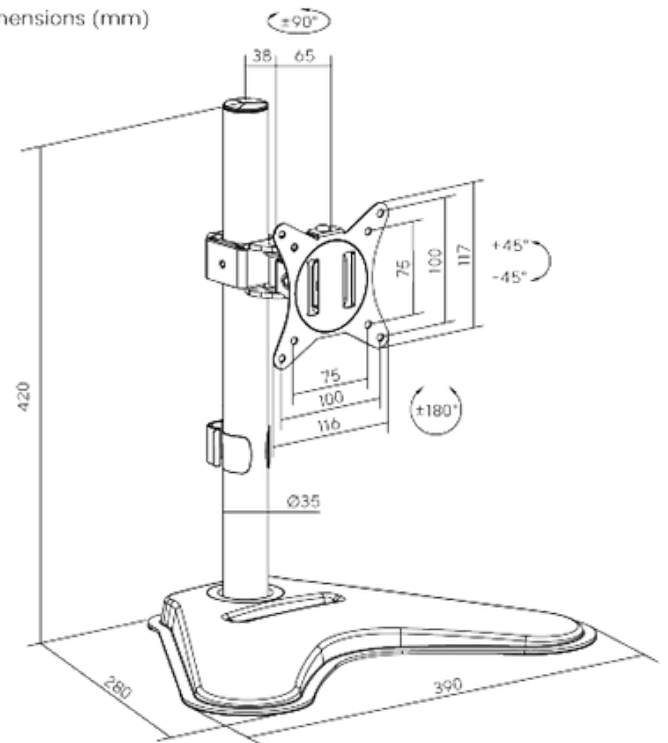

HMD-146

Single-Monitor Steel Articulating Monitor Stand

hamood

Dimensions (mm)

Fit Screen Size
17"-32"

Weight Capacity
9kg (19.8lbs)

Screen Rotation
+180°~-180°

Tilt Range
+45°~-45°

VESA Compatible
75x75,100x100

Swivel Range
+90°~-90°

Freestanding Base
with an additional phone slot

FEATURES

- Free-Tilting Design: makes easy forward or backward adjustment for better viewing and reduced glare
- Swiveling Arm(s): offer(s) maximum viewing flexibility (makes every seat the best seat)
- Portrait and Landscape Orientation: matches different viewing needs
- Freely Adjusting Height: for an optimal ergonomic position
- Detachable VESA Plate Design: enables easy installation
- Cable Clip: routes cables to reduce clutter for a clean look and more organized place