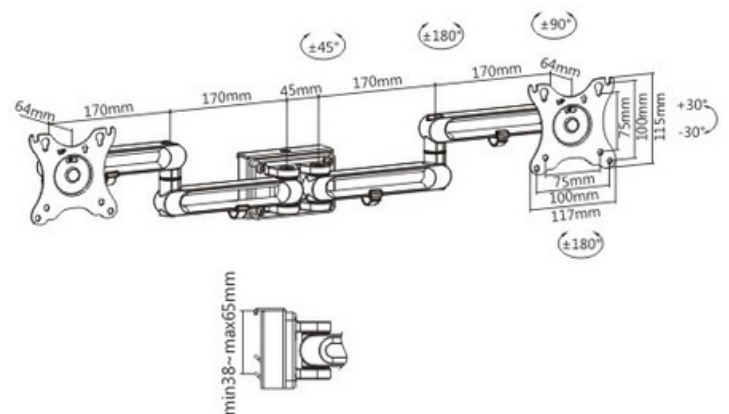

HMD-143

Dual Screens Aluminum Monitor Arm for Slat Wall

Fit Screen Size
17"-32"

Weight Capacity
8kg (17.6lbs)

Screen Rotation
+180°~-180°

Tilt Range
+30°~-30°

VESA Compatible
75x75,100x100

FEATURES

- Easy to adjust, no tools required
- Free-Tilting Design: makes easy forward or backward adjustment for better viewing and reduced glare
- Keyhole Pattern: allows for easy installation
- Space-Saving Design: free up and gain additional desktop work space
- Cable Clip: routes cables to reduce clutter for a clean look and more organized place