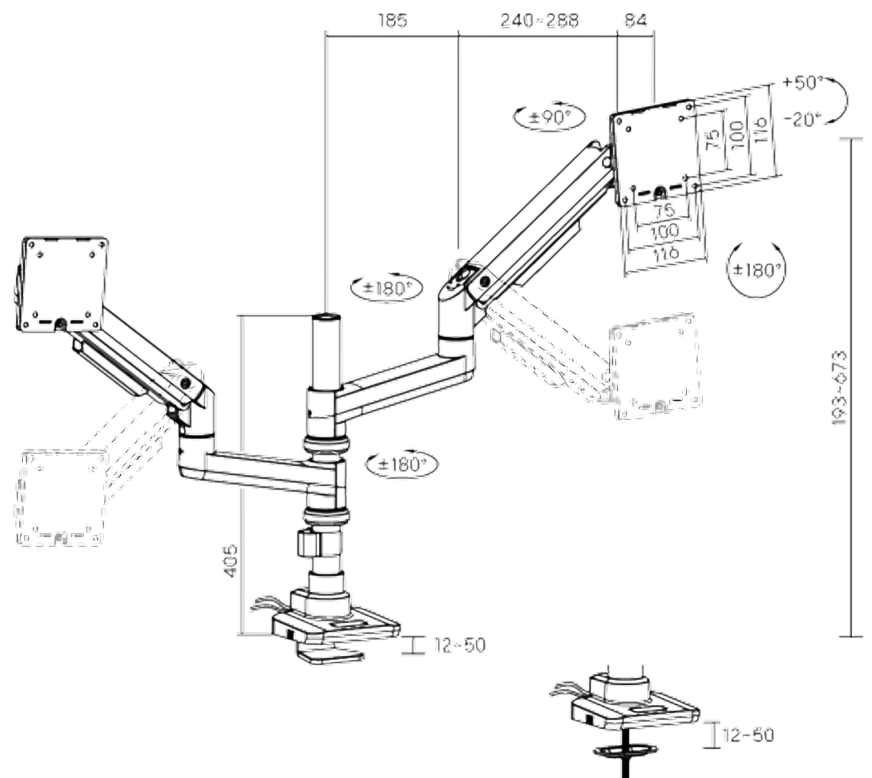

HMD-142

Fabulous Pole-Mounted Gas Spring Dual Monitor
Arm With USB-A/USB-C Ports

hamood

Material
Steel, Aluminum, Plastic

Fit Screen Size
17"-49"

Weight Capacity
2~20kg (4.4lbs~44lbs)

Tilt Range
+50°~-20°

Dimensions
972x113x751mm
(38.3"x4.4"x29.6")

Smart Base with USB 3.0 & USB-C Ports
for data transmission and charging

Easy Topside Installation
no more crawling under desks

DESCRIPTION

To keep up with the new trend of larger screens, we've designed the **HMD-142** monitor arm to securely hold monitors up to 49 inches, such as the Samsung Odyssey G9. The optimized tilting mechanism provides a smoother adjusting experience for these large screens.

Additionally, the quick-release VESA plate and topside installation base make it incredibly convenient to use. A smart base with USB-A & USB-C ports allows easy data transmission and charging. With four stylish color options, this monitor arm can seamlessly blend into any interior style. Take your large screen experience to the next level with this strong and sleek monitor arm.

<https://hamoodtv.com>

HMD-142

Fabulous Pole-Mounted Gas Spring Dual Monitor Arm With USB-A/USB-C Ports

Dimensions (mm)

FEATURES

- Support weight up to 44 lbs: easily reposition large curved/flat monitors
- Detachable VESA Plate Design: enables easy installation
- Smart Base with USB-A & USB-C Ports: snap-off plates on the base provide data throughput or to charge devices
- Optimized Tilting Structure: provides excellent weight-bearing capacity and smoother adjustment for large screens
- Installs from Top Side: installs entirely from above the desk surface
- Built-in Cable Management: for an organized and neat workspace