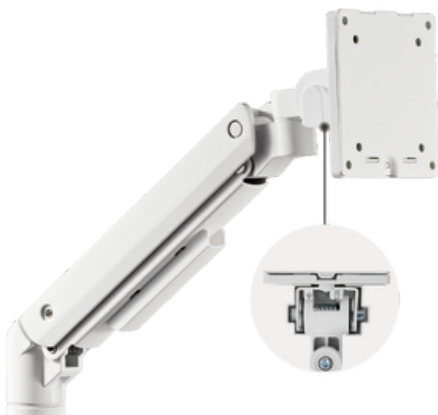

HMD-142

Fabulous Pole-Mounted Gas Spring Dual Monitor
Arm With USB-A/USB-C Ports

hamood

Material
Steel, Aluminum, Plastic

Fit Screen Size
17"-49"

Weight Capacity
2~20kg (4.4lbs~44lbs)

Tilt Range
+50°~-20°

Dimensions
972x113x751mm
(38.3"x4.4"x29.6")

Smart Base with USB 3.0 & USB-C Ports
for data transmission and charging

Easy Topside Installation
no more crawling under desks

DESCRIPTION

To keep up with the new trend of larger screens, we've designed the **HMD-142** monitor arm to securely hold monitors up to 49 inches, such as the Samsung Odyssey G9. The optimized tilting mechanism provides a smoother adjusting experience for these large screens.

Additionally, the quick-release VESA plate and topside installation base make it incredibly convenient to use. A smart base with USB-A & USB-C ports allows easy data transmission and charging. With four stylish color options, this monitor arm can seamlessly blend into any interior style. Take your large screen experience to the next level with this strong and sleek monitor arm.

<https://hamoodtv.com>

HMD-142

Fabulous Pole-Mounted Gas Spring Dual Monitor Arm With USB-A/USB-C Ports

Dimensions (mm)

FEATURES

- Support weight up to 44 lbs: easily reposition large curved/flat monitors
- Detachable VESA Plate Design: enables easy installation
- Smart Base with USB-A & USB-C Ports: snap-off plates on the base provide data throughput or to charge devices
- Optimized Tilting Structure: provides excellent weight-bearing capacity and smoother adjustment for large screens
- Installs from Top Side: installs entirely from above the desk surface
- Built-in Cable Management: for an organized and neat workspace