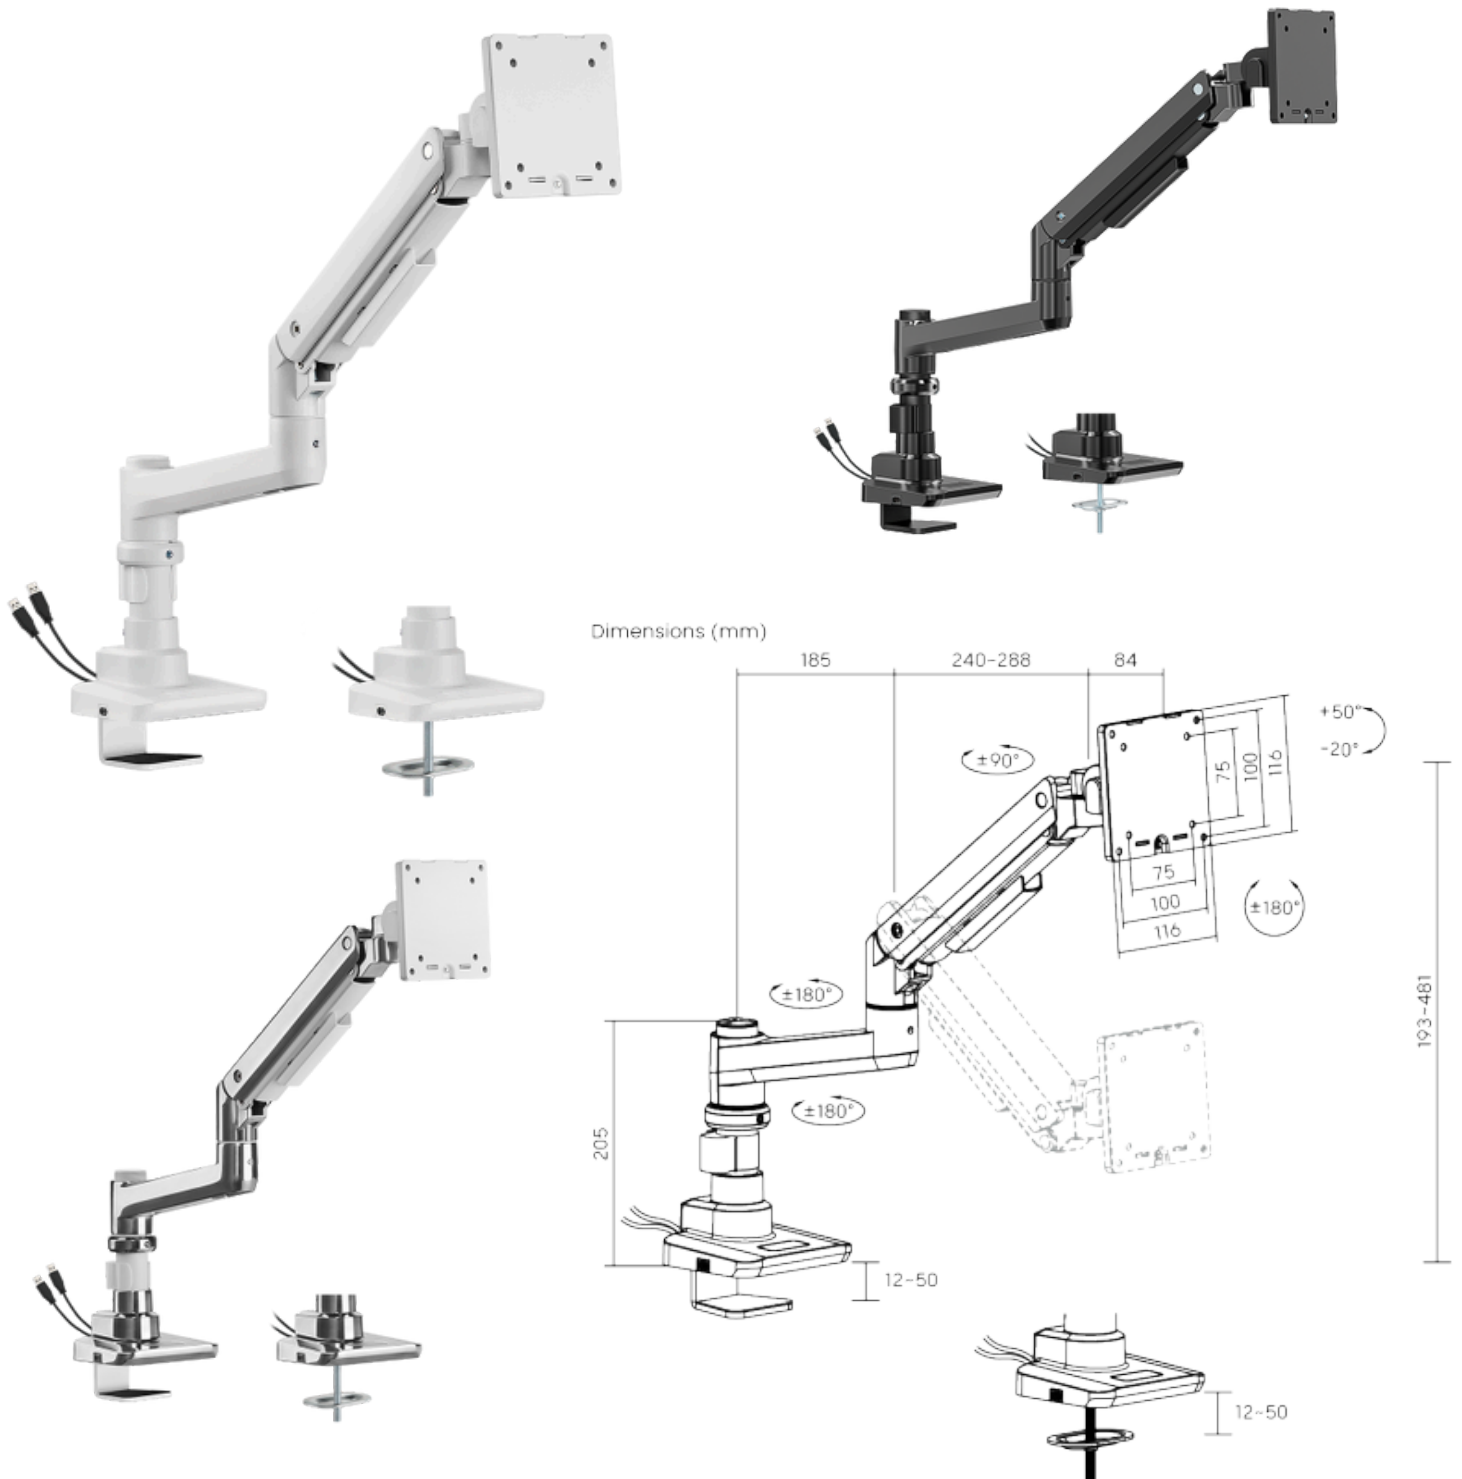

# HMD-141

Fabulous Pole-Mounted Heavy-Duty Gas Spring  
Monitor Arm With USB-A/USB-C Ports

hamood

**Optimized Head Tilting Structure**  
smoother adjustment for large screens

**Quick-Release VESA Plate**  
allows easy installation and removal

## DESCRIPTION

To keep up with the new trend of larger screens, we've designed the **HMD-141** monitor arm to securely hold monitors up to 49 inches, such as the Samsung Odyssey G9. The optimized tilting mechanism provides a smoother adjusting experience for these large screens.

Additionally, the quick-release VESA plate and topside installation base make it incredibly convenient to use. A smart base with USB-A & USB-C ports allows easy data transmission and charging. With four stylish color options, this monitor arm can seamlessly blend into any interior style. Take your large screen experience to the next level with this strong and sleek monitor arm.

## FEATURES

- Support weight up to 44 lbs: easily reposition large curved/flat monitors
- Detachable VESA Plate Design: enables easy installation
- Smart Base with USB-A & USB-C Ports: snap-off plates on the base provide data throughput or to charge devices
- Optimized Tilting Structure: provides excellent weight-bearing capacity and smoother adjustment for large screens
- Installs from Top Side: installs entirely from above the desk surface
- Built-in Cable Management: for an organized and neat workspace