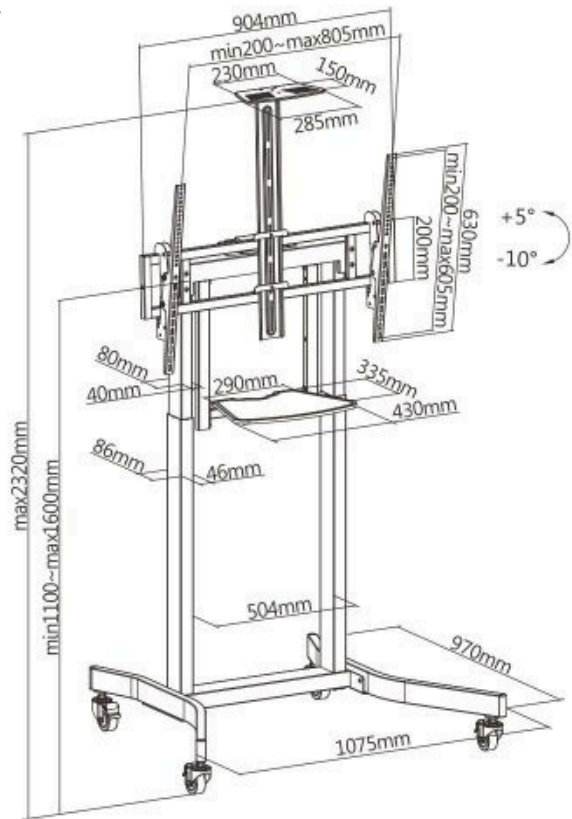

HMD-706

Deluxe Motorized Large TV Cart with Tilt,
Equipment Shelf and Camera Mount

Fit Screen Size
55"-100"

Weight Capacity
120kg (264lbs)

Tilt Range
+5°~-10°

VESA Compatible
200x200,300x200,400x200,
300x300,400x300,600x200,
350x350,400x400,600x400,
800x400,800x600

FEATURES

- Remote Control Included: for easy movements
- Heavy-Duty steel construction holds the heaviest TVs with confidence.
- Free-Tilting Design: makes easy forward or backward adjustment for better viewing and reduced glare
- Heavy-Duty Casters with Locking Mechanism: can be moved or stopped at will
- Height Adjustable Equipment Shelf: provides more storage space for accessories
- Height Adjustable Camera Shelf: for clearer video during meetings and presentations
- Multiple Motors: offer heavier lifting ability and increased stability
- Height Adjustable TV Mount: for the best viewing experience
- Equipment Shelf: provides more storage space for accessories

HMD-706

Deluxe Motorized Large TV Cart with Tilt, Equipment Shelf and Camera Mount

Powerful Lifting Motor

Locking Casters

effortless and smooth movement without scuffing floors that lock firmly in place

Universal VESA Mount

supports large TVs from 55\"/>

2 Memory RF Remote Control

raise or lower the TV from a distance

Available with Storage Shelf and Camera Mount