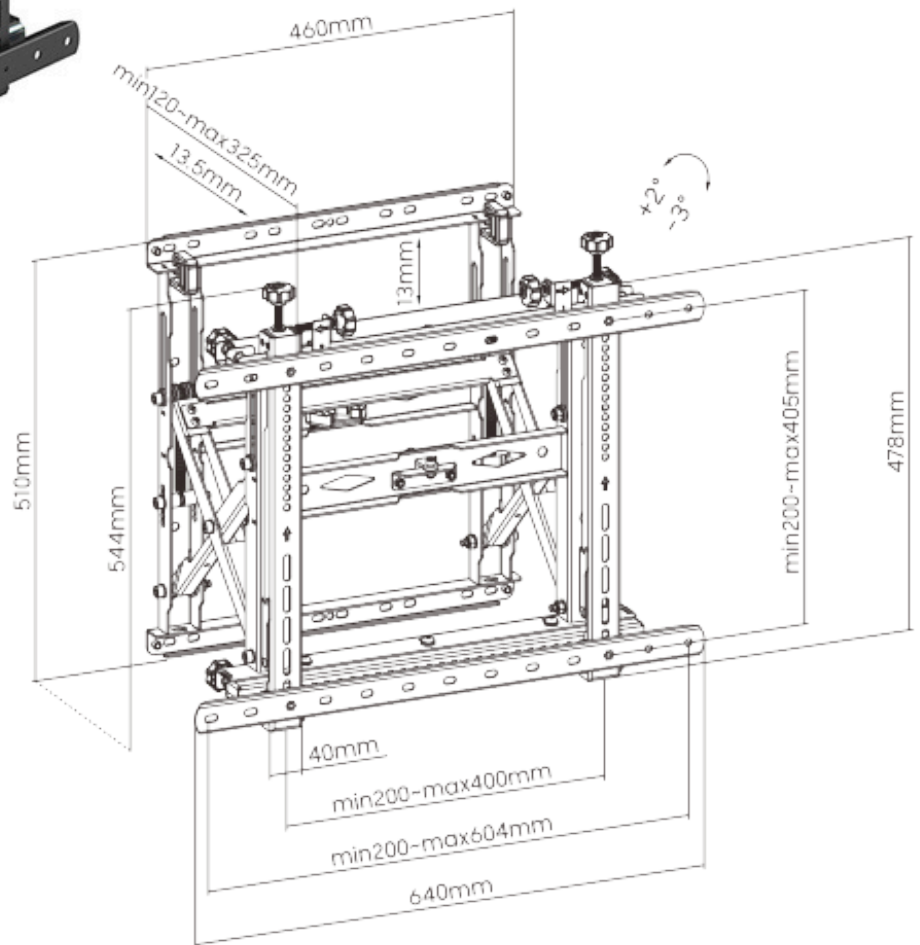

HMD-705

Optimal Full Service Video Wall Mount with Quick Release

hamood

Material
Steel, Plastic

Fit Screen Size
45"-70"

Weight Capacity
70kg (154lbs) Per Screen

Tilt Range
+2°~-3°

Dimensions
640x120~325x544mm
(25.2"x4.7"~12.8"x21.4")

Profile
120~325mm (4.7"~12.8")

HMD-705

Optimal Full Service Video Wall Mount with Quick Release

Kick-Stands
provides 10° tilt for maintenance

rotating two knobs in the same direction

Locking Kit
prevents accidental display pop-outs

Push to Open or Close
easy to pop-out for quick service access

+13mm

Anti-Theft Design
(padlock not included)

rotating two knobs in opposite directions

HMD-705

Optimal Full Service Video Wall Mount with Quick Release

hamood

Portrait or Landscape Orientation
for different viewing experience

FEATURES

- Innovative Quick-Release: for easy installation
- Effortless Micro-Adjustments: allow seamless display alignment
- Anti-theft Design: provide better protection
- Portrait or Landscape Viewing: one solution fits any installation
- Modular System: changes the configuration or adds to your design at any time
- Pop-Out Lock System: ensures safety by reducing the possibility of accidental pop-outs
- Kickstand Design: allows space for cable management and maintenance