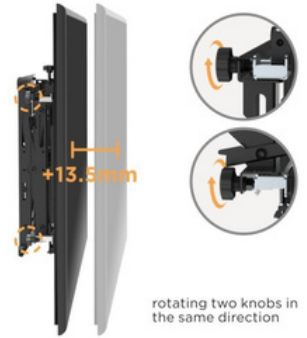

HMD-705

Optimal Full Service Video Wall Mount with Quick Release

hamood

Material
Steel, Plastic

Fit Screen Size
45"-70"

Weight Capacity
70kg (154lbs) Per Screen

Tilt Range
+2°~-3°

Dimensions
640x120~325x544mm
(25.2"x4.7"~12.8"x21.4")

Profile
120~325mm (4.7"~12.8")

HMD-705

Optimal Full Service Video Wall Mount with Quick Release

Kick-Stands
provides 10° tilt for maintenance

rotating two knobs in the same direction

Locking Kit
prevents accidental display pop-outs

Push to Open or Close
easy to pop-out for quick service access

+13mm

Anti-Theft Design
(padlock not included)

rotating two knobs in opposite directions

HMD-705

Optimal Full Service Video Wall Mount with Quick Release