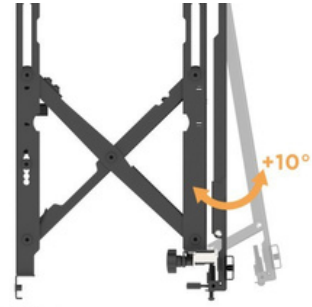

HMD-705

Optimal Full Service Video Wall Mount with Quick Release

hamood

Material
Steel, Plastic

Fit Screen Size
45"-70"

Weight Capacity
70kg (154lbs) Per Screen

Tilt Range
+2°~-3°

Dimensions
640x120~325x544mm
(25.2"x4.7"~12.8"x21.4")

Profile
120~325mm (4.7"~12.8")

HMD-705

Optimal Full Service Video Wall Mount with Quick Release

Kick-Stands
provides 10° tilt for maintenance

rotating two knobs in the same direction

Locking Kit
prevents accidental display pop-outs

Push to Open or Close
easy to pop-out for quick service access

+13mm

Anti-Theft Design
(padlock not included)

rotating two knobs in opposite directions

HMD-705

Optimal Full Service Video Wall Mount with Quick Release

hamood

Portrait or Landscape Orientation
for different viewing experience

FEATURES

- Innovative Quick-Release: for easy installation
- Effortless Micro-Adjustments: allow seamless display alignment
- Anti-theft Design: provide better protection
- Portrait or Landscape Viewing: one solution fits any installation
- Modular System: changes the configuration or adds to your design at any time
- Pop-Out Lock System: ensures safety by reducing the possibility of accidental pop-outs
- Kickstand Design: allows space for cable management and maintenance