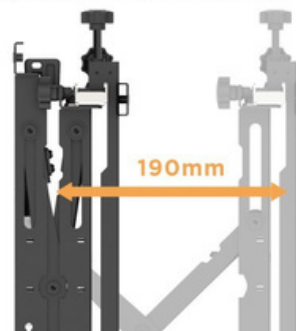

HMD-705

Optimal Full Service Video Wall Mount with Quick Release

hamood

Material
Steel, Plastic

Fit Screen Size
45"-70"

Weight Capacity
70kg (154lbs) Per Screen

Tilt Range
+2°~-3°

Dimensions
640x120~325x544mm
(25.2"x4.7"~12.8"x21.4")

Profile
120~325mm (4.7"~12.8")

HMD-705

Optimal Full Service Video Wall Mount with Quick Release

Kick-Stands
provides 10° tilt for maintenance

rotating two knobs in the same direction

Locking Kit
prevents accidental display pop-outs

Push to Open or Close
easy to pop-out for quick service access

+13mm

Anti-Theft Design
(padlock not included)

rotating two knobs in opposite directions

HMD-705

Optimal Full Service Video Wall Mount with Quick Release