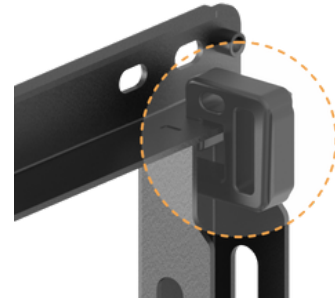

HMD-705

Optimal Full Service Video Wall Mount with Quick Release

hamood

Material
Steel, Plastic

Fit Screen Size
45"-70"

Weight Capacity
70kg (154lbs) Per Screen

Tilt Range
+2°~-3°

Dimensions
640x120~325x544mm
(25.2"x4.7"~12.8"x21.4")

Profile
120~325mm (4.7"~12.8")

HMD-705

Optimal Full Service Video Wall Mount with Quick Release

Kick-Stands
provides 10° tilt for maintenance

rotating two knobs in the same direction

Locking Kit
prevents accidental display pop-outs

Push to Open or Close
easy to pop-out for quick service access

+13mm

Anti-Theft Design
(padlock not included)

rotating two knobs in opposite directions

HMD-705

Optimal Full Service Video Wall Mount with Quick Release

hamood

Portrait or Landscape Orientation
for different viewing experience

FEATURES

- Innovative Quick-Release: for easy installation
- Effortless Micro-Adjustments: allow seamless display alignment
- Anti-theft Design: provide better protection
- Portrait or Landscape Viewing: one solution fits any installation
- Modular System: changes the configuration or adds to your design at any time
- Pop-Out Lock System: ensures safety by reducing the possibility of accidental pop-outs
- Kickstand Design: allows space for cable management and maintenance