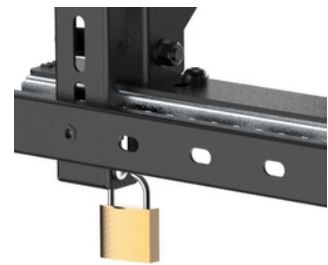

HMD-705

Optimal Full Service Video Wall Mount with Quick Release

hamood

Material
Steel, Plastic

Fit Screen Size
45"-70"

Weight Capacity
70kg (154lbs) Per Screen

Tilt Range
+2°~-3°

Dimensions
640x120~325x544mm
(25.2"x4.7"~12.8"x21.4")

Profile
120~325mm (4.7"~12.8")

HMD-705

Optimal Full Service Video Wall Mount with Quick Release

Kick-Stands
provides 10° tilt for maintenance

rotating two knobs in the same direction

Locking Kit
prevents accidental display pop-outs

Push to Open or Close
easy to pop-out for quick service access

+13mm

Anti-Theft Design
(padlock not included)

rotating two knobs in opposite directions

HMD-705

Optimal Full Service Video Wall Mount with Quick Release

hamood

Portrait or Landscape Orientation
for different viewing experience

FEATURES

- Innovative Quick-Release: for easy installation
- Effortless Micro-Adjustments: allow seamless display alignment
- Anti-theft Design: provide better protection
- Portrait or Landscape Viewing: one solution fits any installation
- Modular System: changes the configuration or adds to your design at any time
- Pop-Out Lock System: ensures safety by reducing the possibility of accidental pop-outs
- Kickstand Design: allows space for cable management and maintenance