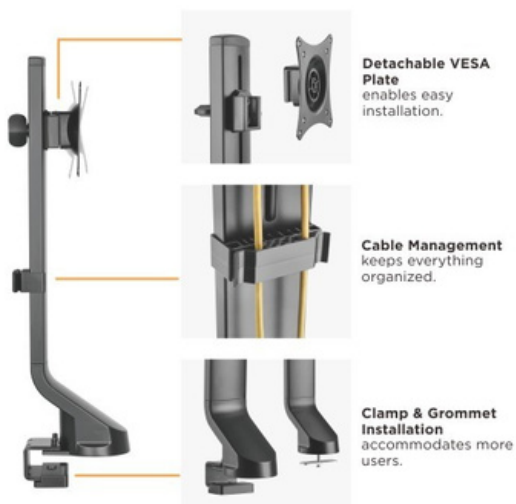

# HMD-123

Single Screen Sit-Stand Workstation Compatible  
Monitor Arm

**Fit Screen Size**  
17"-32"

**Weight Capacity**  
8kg (17.6lbs)

**Screen Rotation**  
+180°~-180°

**Tilt Range**  
+10°~-10°

**VESA Compatible**  
75x75,100x100

**Extra 260-450mm (10.2"-17.7")  
Height Adjustment Range**