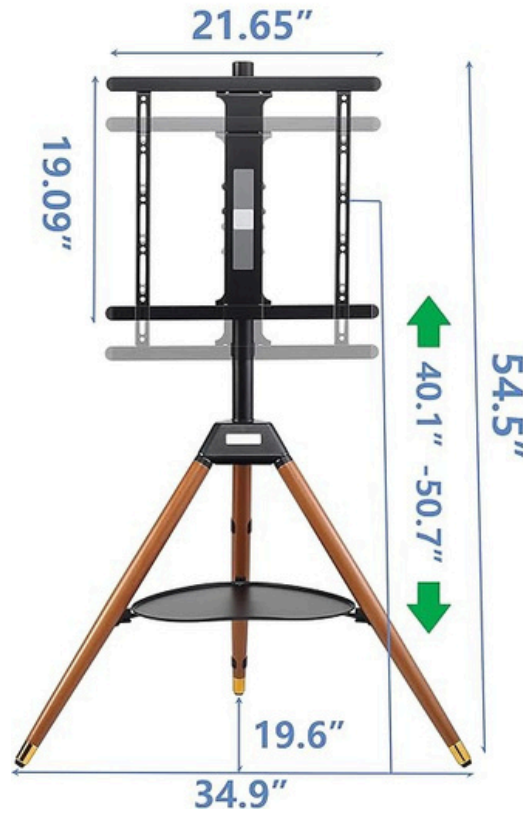

HMD-080S

Artistic TV Floor Tripod Stand 32"-75"

Fit Screen Size
32"-75"

Weight Capacity
35kgs /77lbs

Swivel Angle
±180 ° & ±20 °

Tilt Angle
+3 ° ~ - 5 °

VESA Compatible
200x200 - 600x400mm