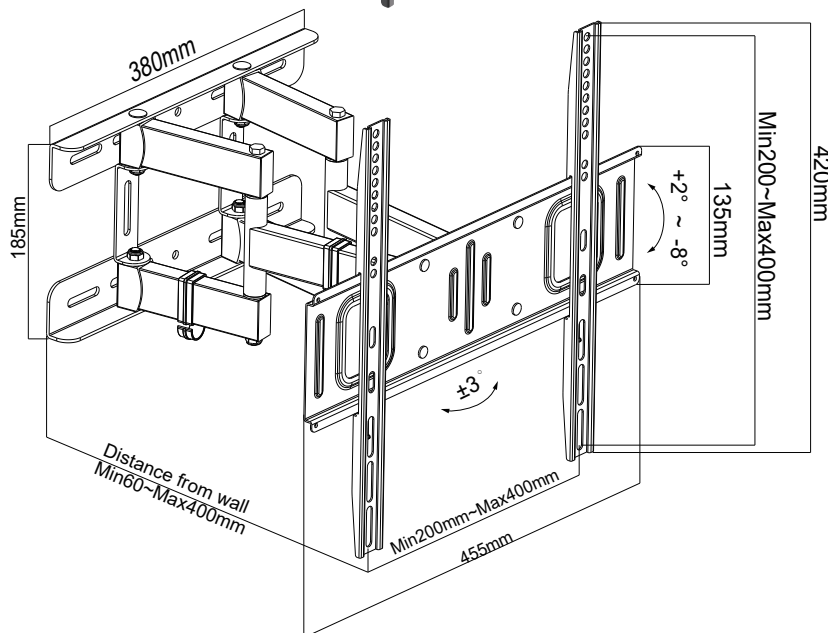

HAM-810

Full Motion TV Mount

TV
40kg/88lbs

Screen Size
32"~55"

VESA Compatible
Max. 400x400

Tilt Range
+2° ~ -8°

Profile
60-400mm