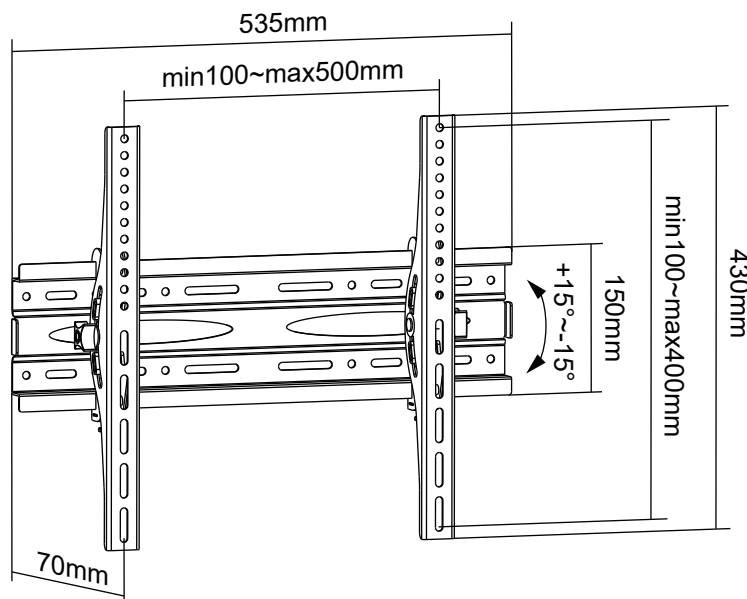

## Tilt TV Wall Mount

TV  
50kg/110lbs

Screen Size  
32"-70"

VESA Compatible  
Max. 500x400

Tilt Range  
+15°~-15°

Profile  
70mm