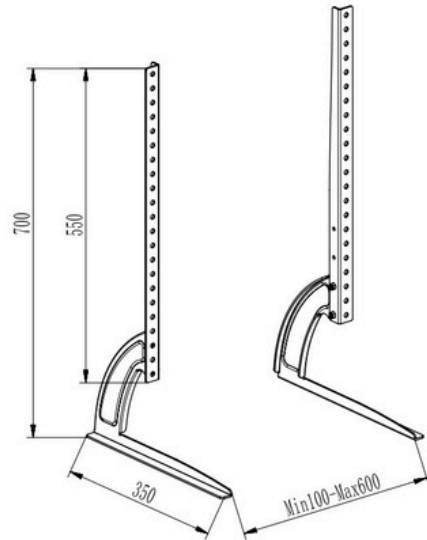

HAM-003

Size: 37"-70"

TV TABLTOP BASE STAND

HAM-004

Size: 37"-70"

HAM-005

Size: 37"-75"

Dimensions (mm)

HAM-005.

Size: 37"-75"

Dimensions (mm)

TV TABLTOP BASE STAND

HAM-458

Size: 37"-75"

HAM-5050

Size: 32"-75"

HAM-006

Size: 32"-55"

 www.hamoodtv.com

 sales@hamoodtv.com

 +966 591690076