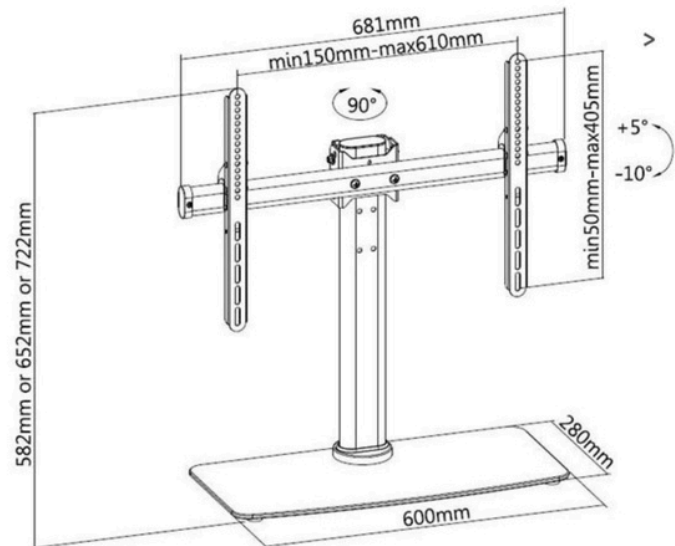

HAM-003

Size: 37"-70"

TV TABLTOP BASE STAND

HAM-004

Size: 37"-70"

HAM-005

Size: 37"-75"

Dimensions (mm)

HAM-005.

Size: 37"-75"

Dimensions (mm)

TV TABLTOP BASE STAND

HAM-458

Size: 37"-75"

HAM-5050

Size: 32"-75"

HAM-006

Size: 32"-55"

 www.hamoodtv.com

 sales@hamoodtv.com

 +966 591690076