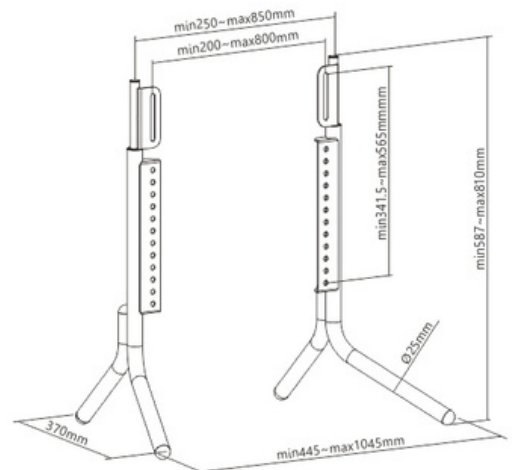

hamood

NEW CATALOGUE
HAMOOD
TV TABLETOP
BASE STAND

 www.hamoodtv.com
 sales@hamoodtv.com
 +966 591690076

TV TABLTOP BASE STAND

HAM-001

Size: 23"-70"

HAM-002

Size: 37"-70"

HAM-003

Size: 37"-70"

TV TABLTOP BASE STAND

HAM-004

Size: 37"-70"

HAM-005

Size: 37"-75"

Dimensions (mm)

HAM-005.

Size: 37"-75"

Dimensions (mm)

TV TABLTOP BASE STAND

HAM-458

Size: 37"-75"

HAM-5050

Size: 32"-75"