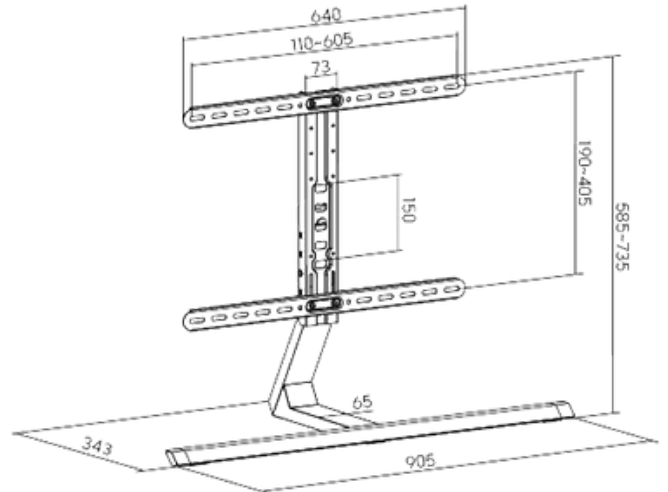

HAM-003

Size: 37"-70"

TV TABLTOP BASE STAND

HAM-004

Size: 37"-70"

HAM-005

Size: 37"-75"

Dimensions (mm)

HAM-005.

Size: 37"-75"

Dimensions (mm)

TV TABLTOP BASE STAND

HAM-458

Size: 37"-75"

HAM-5050

Size: 32"-75"