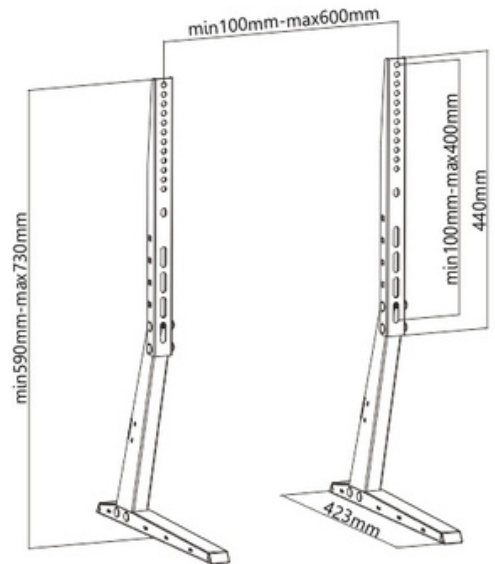

hamood

NEW CATALOGUE
HAMOOD
TV TABLETOP
BASE STAND

 www.hamoodtv.com
 sales@hamoodtv.com
 +966 591690076

TV TABLTOP BASE STAND

HAM-001

Size: 23"-70"

HAM-002

Size: 37"-70"

HAM-003

Size: 37"-70"

TV TABLTOP BASE STAND

HAM-004

Size: 37"-70"

HAM-005

Size: 37"-75"

Dimensions (mm)

HAM-005.

Size: 37"-75"

Dimensions (mm)

TV TABLTOP BASE STAND

HAM-458

Size: 37"-75"

HAM-5050

Size: 32"-75"

HAM-006

Size: 32"-55"

 www.hamoodtv.com

 sales@hamoodtv.com

 +966 591690076