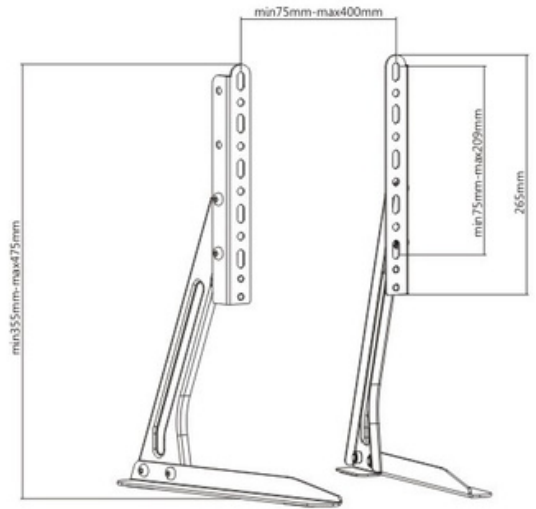

hamood

NEW CATALOGUE
HAMOOD
TV TABLETOP
BASE STAND

 www.hamoodtv.com
 sales@hamoodtv.com
 +966 591690076

TV TABLTOP BASE STAND

HAM-001

Size: 23"-70"

HAM-002

Size: 37"-70"

HAM-003

Size: 37"-70"

TV TABLTOP BASE STAND

HAM-004

Size: 37"-70"

HAM-005

Size: 37"-75"

Dimensions (mm)

HAM-005.

Size: 37"-75"

Dimensions (mm)

TV TABLTOP BASE STAND

HAM-458

Size: 37"-75"

HAM-5050

Size: 32"-75"