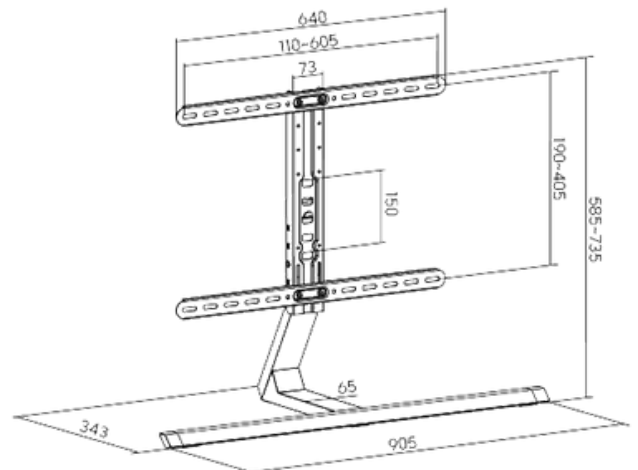

HAM-003

Size: 37"-70"

TV TABLTOP BASE STAND

HAM-004

Size: 37"-70"

HAM-005

Size: 37"-75"

Dimensions (mm)

HAM-005.

Size: 37"-75"

Dimensions (mm)

TV TABLTOP BASE STAND

HAM-458

Size: 37"-75"

HAM-5050

Size: 32"-75"