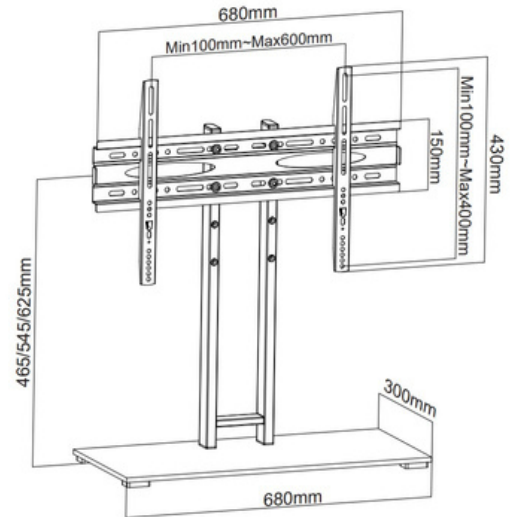

HAM-003

Size: 37"-70"

TV TABLTOP BASE STAND

HAM-004

Size: 37"-70"

HAM-005

Size: 37"-75"

Dimensions (mm)

HAM-005.

Size: 37"-75"

Dimensions (mm)

TV TABLTOP BASE STAND

HAM-458

Size: 37"-75"

HAM-5050

Size: 32"-75"

HAM-006

Size: 32"-55"

 www.hamoodtv.com

 sales@hamoodtv.com

 +966 591690076