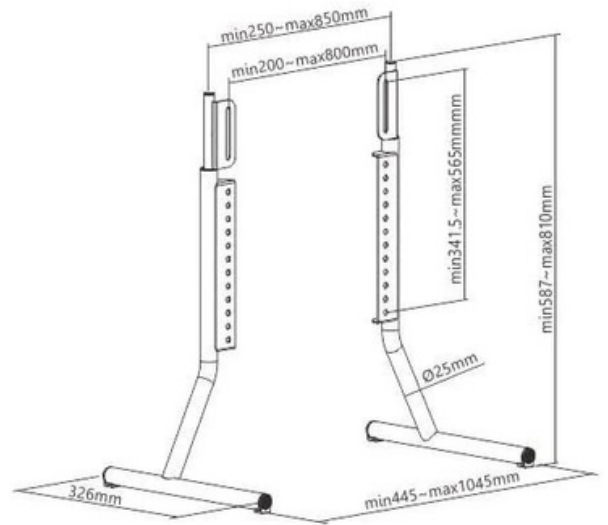

HAM-003

Size: 37"-70"

TV TABLTOP BASE STAND

HAM-004

Size: 37"-70"

HAM-005

Size: 37"-75"

Dimensions (mm)

HAM-005.

Size: 37"-75"

Dimensions (mm)

TV TABLTOP BASE STAND

HAM-458

Size: 37"-75"

HAM-5050

Size: 32"-75"

HAM-006

Size: 32"-55"

 www.hamoodtv.com

 sales@hamoodtv.com

 +966 591690076