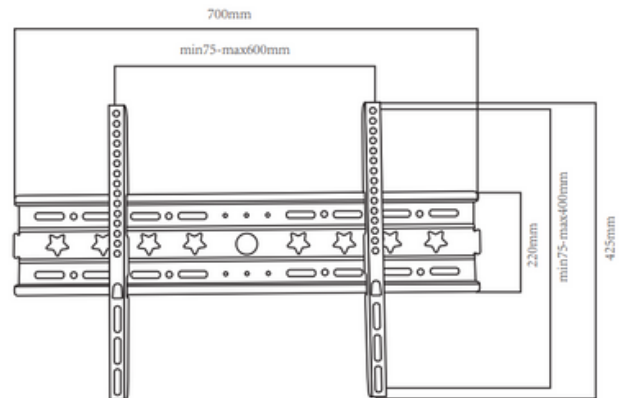

HMD-200

Dimensions (mm)

Fit Screen Size: 60"-120"

HMD-788

Dimension (mm)

Fit Screen Size: 37"-75"

HMD-300

Fit Screen Size: 43"-80"

TV WALL MOUNT

HMD-511

Fit Screen Size: 14"-42"

HMD-512

Fit Screen Size: 26"-63"

HMD-513

Fit Screen Size: 40"-80"

TV WALL MOUNT

HMD-514

Fit Screen Size: 26"-55"

HMD-515

Fit Screen Size: 26"-65"

HMD-516

Fit Screen Size: 26"-55"

TV WALL MOUNT

MNL-502BB

Fit Screen Size: 25"-55"

MNL-503BB

Fit Screen Size: 25"-50"

MNL-504BB

Fit Screen Size: 32"-60"

TV WALL MOUNT

HMD-408BB

Fit Screen Size: 32"-70"