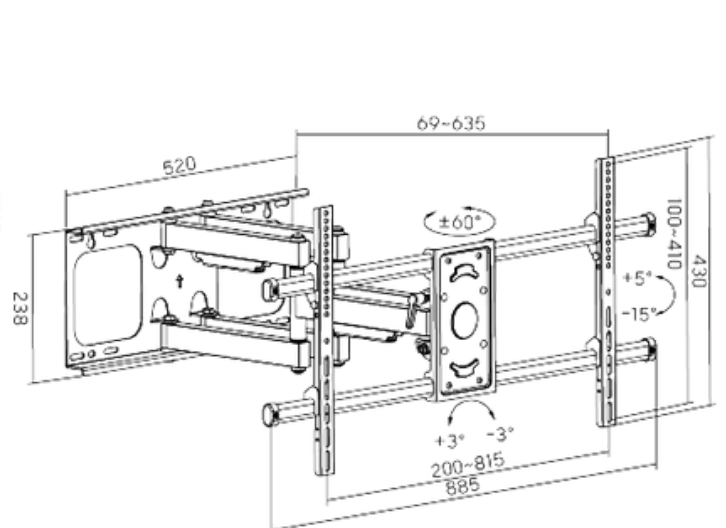

HAM-501

Fit Screen Size: 37"-85"

HAM-502

Fit Screen Size: 23"-55"

HAM-503

Fit Screen Size: 23"-42"

TV WALL MOUNT

HAM-504

Dimensions (mm)

Fit Screen Size: 32"-55"

HAM-505

Fit Screen Size: 37"-75"

HAM-076

Dimensions (mm)

Fit Screen Size: 37"-70"

TV WALL MOUNT

HMD-741

Fit Screen Size: 37"-70"

HMD-742

Fit Screen Size: 37"-70"

HAM-786

Dimensions (mm)

Fit Screen Size: 37"-70"

TV WALL MOUNT

HAM-710

Dimensions (mm)

Fit Screen Size: 37"-70"

HMD-725

Fit Screen Size: 37"-80"

HAM-775

Fit Screen Size: 37"-80"

TV WALL MOUNT