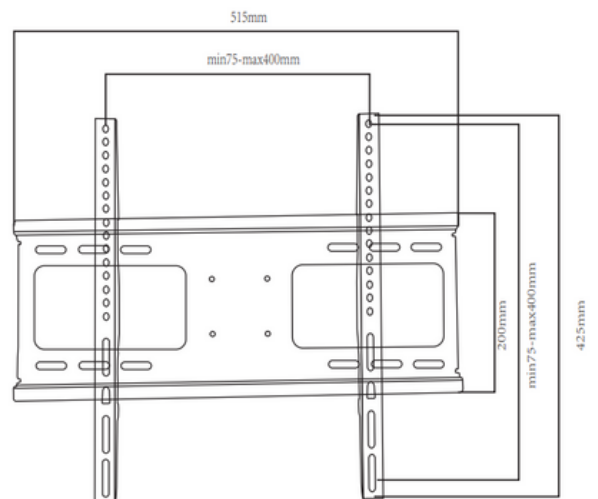

TV WALL MOUNT

HMD-511

Fit Screen Size: 14"-42"

HMD-512

Fit Screen Size: 26"-63"

HMD-513

Fit Screen Size: 40"-80"

TV WALL MOUNT

HMD-514

Fit Screen Size: 26"-55"

HMD-515

Fit Screen Size: 26"-65"

HMD-516

Fit Screen Size: 26"-55"

TV WALL MOUNT

MNL-502BB

Fit Screen Size: 25"-55"

MNL-503BB

Fit Screen Size: 25"-50"

MNL-504BB

Fit Screen Size: 32"-60"

TV WALL MOUNT

HMD-408BB

Fit Screen Size: 32"-70"

Dimensions (mm)

HAM-875

Fit Screen Size: 43"-90"

Dimensions (mm)

HMD-772

Fit Screen Size: 43"-90"

TV WALL MOUNT

SB-55