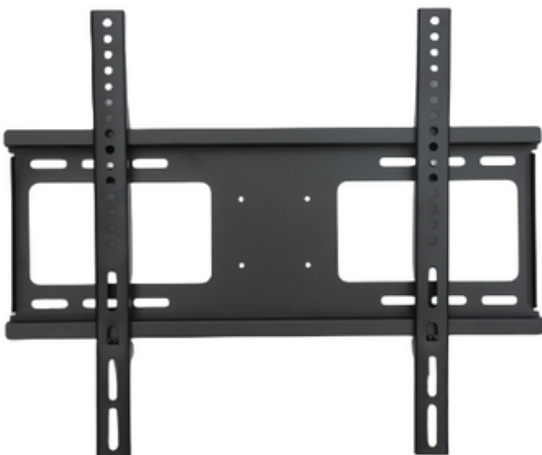

HMD-514

Fit Screen Size: 26"-55"

HMD-515

Fit Screen Size: 26"-65"

HMD-516

Fit Screen Size: 26"-55"

TV WALL MOUNT

MNL-502BB

Fit Screen Size: 25"-55"

MNL-503BB

Fit Screen Size: 25"-50"

MNL-504BB

Fit Screen Size: 32"-60"

TV WALL MOUNT

HMD-408BB

Fit Screen Size: 32"-70"