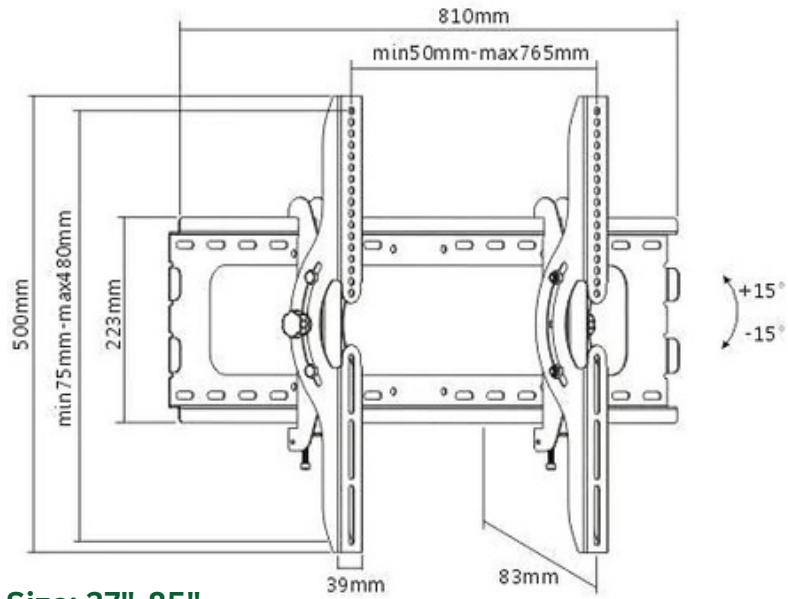

Fit Screen Size: 32-70"

TV WALL MOUNT

HAM-901

Product Size: 750x425x55mm
Suggested TV Size: 37-85"

HAM-902

Product Size: 750x425x55mm
Suggested TV Size: 37-85"

HAM-999

Product Size: 450*420*210mm
Suggested TV Size: 25-55"

TV WALL MOUNT

HAM-888

Product Size: 650x420x200mm
Suggested TV Size: 32-70"

HAM-1075

Fit Screen Size: 43"-90"

HAM-1175

Fit Screen Size: 37"-80"

TV WALL MOUNT

HAM-501

Fit Screen Size: 37"-85"

HAM-502

Fit Screen Size: 23"-55"

HAM-503

Fit Screen Size: 23"-42"

TV WALL MOUNT

HAM-504

Dimensions (mm)

Fit Screen Size: 32"-55"

HAM-505

Fit Screen Size: 37"-75"

HAM-076

Dimensions (mm)

Fit Screen Size: 37"-70"

TV WALL MOUNT