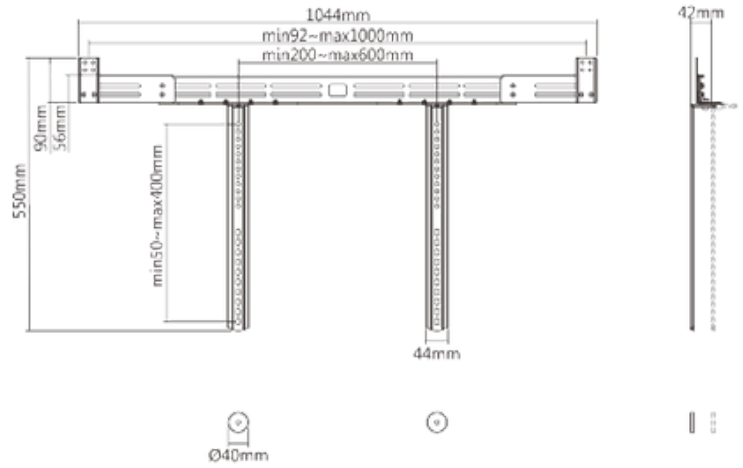

HMD-514

Fit Screen Size: 26"-55"

HMD-515

Fit Screen Size: 26"-65"

HMD-516

Fit Screen Size: 26"-55"

TV WALL MOUNT

MNL-502BB

Fit Screen Size: 25"-55"

MNL-503BB

Fit Screen Size: 25"-50"

MNL-504BB

Fit Screen Size: 32"-60"

TV WALL MOUNT

HMD-408BB

Fit Screen Size: 32"-70"

Dimensions (mm)

HAM-875

Fit Screen Size: 43"-90"

Dimensions (mm)

HMD-772

Fit Screen Size: 43"-90"

TV WALL MOUNT

SB-55

Weight Capacity: 10kg (22lbs)
Depth Range: 42mm (1.7")

 www.hamoodtv.com

 sales@hamoodtv.com

 +966 591690076