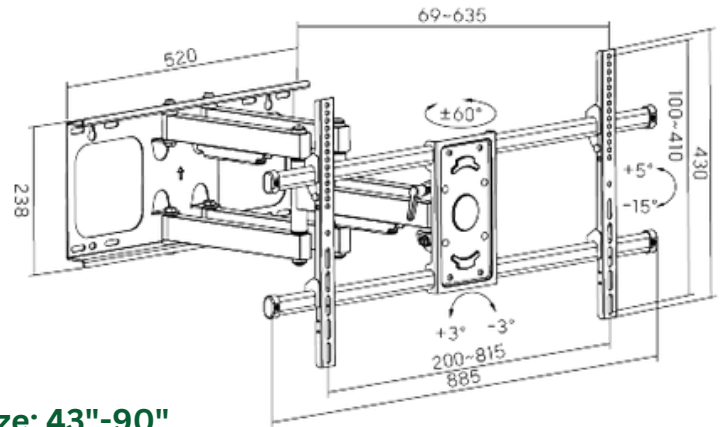

HMD-514

Fit Screen Size: 26"-55"

HMD-515

Fit Screen Size: 26"-65"

HMD-516

Fit Screen Size: 26"-55"

TV WALL MOUNT

MNL-502BB

Fit Screen Size: 25"-55"

MNL-503BB

Fit Screen Size: 25"-50"

MNL-504BB

Fit Screen Size: 32"-60"

TV WALL MOUNT

HMD-408BB

Fit Screen Size: 32"-70"

Dimensions (mm)

HAM-875

Fit Screen Size: 43"-90"

Dimensions (mm)

HMD-772

Fit Screen Size: 43"-90"

TV WALL MOUNT

SB-55