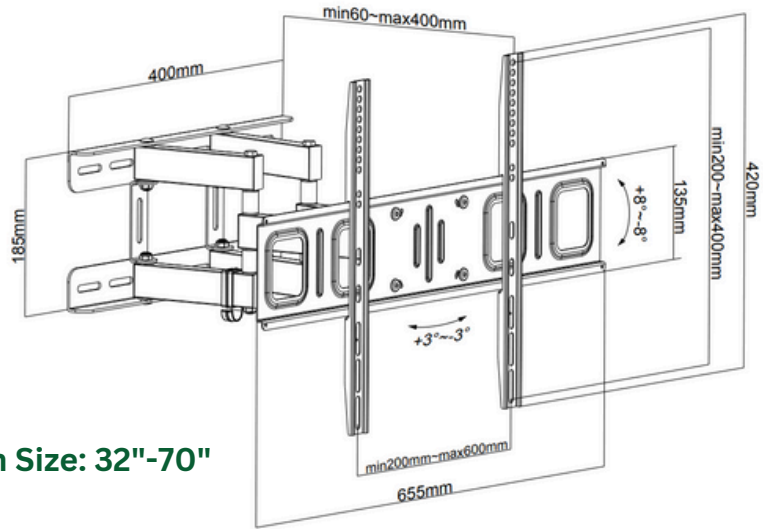

HMD-514

Fit Screen Size: 26"-55"

HMD-515

Fit Screen Size: 26"-65"

HMD-516

Fit Screen Size: 26"-55"

TV WALL MOUNT

MNL-502BB

Fit Screen Size: 25"-55"

MNL-503BB

Fit Screen Size: 25"-50"

MNL-504BB

Fit Screen Size: 32"-60"

TV WALL MOUNT

HMD-408BB

Fit Screen Size: 32"-70"

Dimensions (mm)

HAM-875

Fit Screen Size: 43"-90"

Dimensions (mm)

HMD-772

Fit Screen Size: 43"-90"

TV WALL MOUNT

SB-55