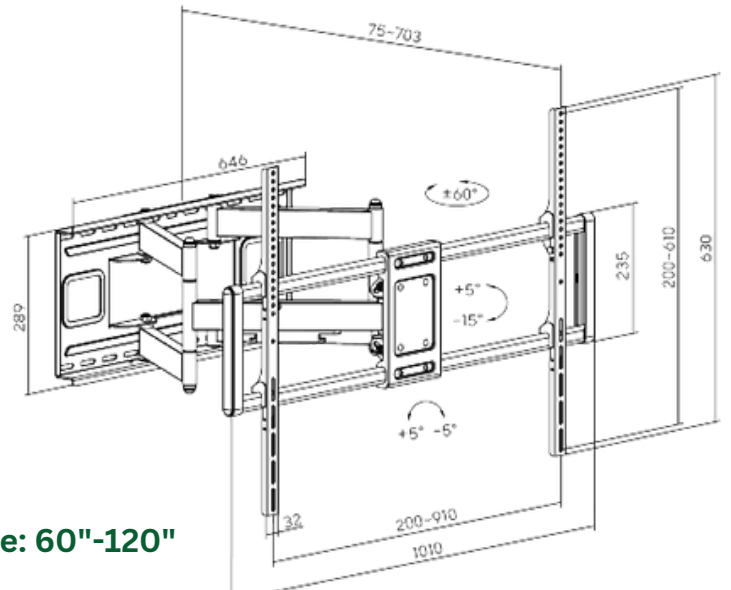

HAM-134

PTS0011

Product Size: 440*430*50mm

TV Size: 25"-55"

HAM-134B

Product Size: 1230*625*35mm

TV Size: 42"-110"

HAM 408

Fit Screen Size: 32"-70"

TV WALL MOUNT

HAM-701

Product Size: 880*630* (100-710)mm TV Size: 32-75"

HMD-744

Dimensions (mm)

Fit Screen Size: 60"-120"

HAM-164

Fit Screen Size: 32-70"

TV WALL MOUNT

HAM-901

Product Size: 750x425x55mm
Suggested TV Size: 37-85"

HAM-902

Product Size: 750x425x55mm
Suggested TV Size: 37-85"

HAM-999

Product Size: 450*420*210mm
Suggested TV Size: 25-55"

TV WALL MOUNT

HAM-888

Product Size: 650x420x200mm
Suggested TV Size: 32-70"

HAM-1075

Fit Screen Size: 43"-90"

HAM-1175

Fit Screen Size: 37"-80"

TV WALL MOUNT