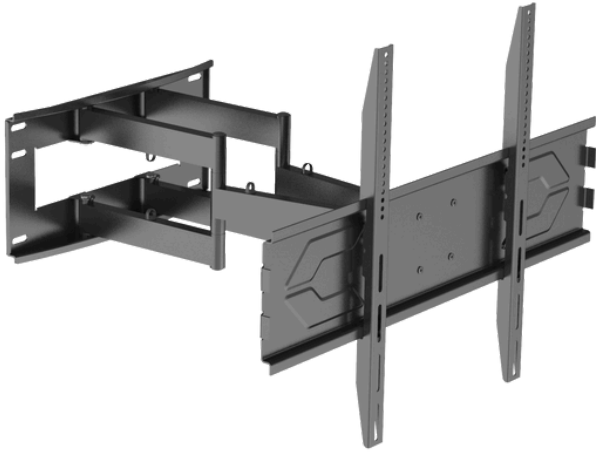

HAM-134

PTS0011

Product Size: 440*430*50mm

TV Size: 25"-55"

HAM-134B

Product Size: 1230*625*35mm

TV Size: 42"-110"

HAM 408

Fit Screen Size: 32"-70"

TV WALL MOUNT

HAM-701

Product Size: 880*630* (100-710)mm TV Size: 32-75"

HMD-744

Dimensions (mm)

Fit Screen Size: 60"-120"

HAM-164

Fit Screen Size: 32-70"

TV WALL MOUNT

HAM-901

Product Size: 750x425x55mm
Suggested TV Size: 37-85"

HAM-902

Product Size: 750x425x55mm
Suggested TV Size: 37-85"

HAM-999

Product Size: 450*420*210mm
Suggested TV Size: 25-55"

TV WALL MOUNT

HAM-888

Product Size: 650x420x200mm
Suggested TV Size: 32-70"

HAM-1075

Fit Screen Size: 43"-90"

HAM-1175

Fit Screen Size: 37"-80"

TV WALL MOUNT