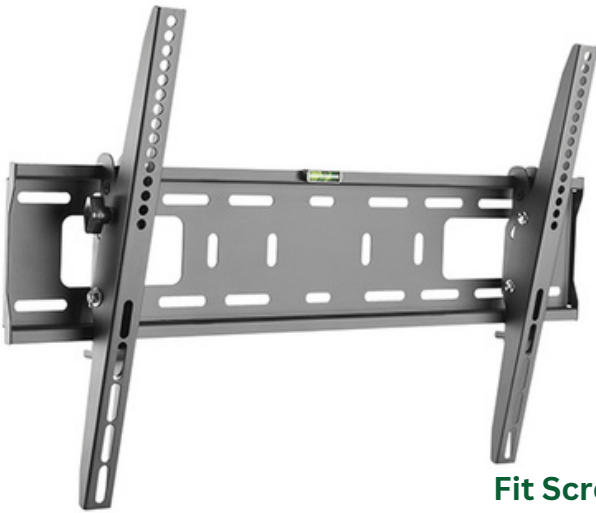

TV WALL MOUNT

HAM-710

Dimensions (mm)

Fit Screen Size: 37"-70"