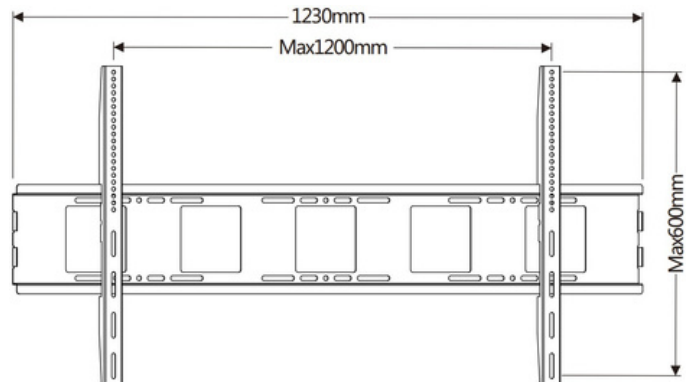

HAM-134

PTS0011

Product Size: 440*430*50mm

TV Size: 25"-55"

HAM-134B

Product Size: 1230*625*35mm

TV Size: 42"-110"

HAM 408

Fit Screen Size: 32"-70"

TV WALL MOUNT

HAM-701

Product Size: 880*630* (100-710)mm TV Size: 32-75"

HMD-744

Dimensions (mm)

Fit Screen Size: 60"-120"

HAM-164

TV WALL MOUNT

HAM-888

Product Size: 650x420x200mm
Suggested TV Size: 32-70"

HAM-1075

Fit Screen Size: 43"-90"

HAM-1175

Fit Screen Size: 37"-80"

TV WALL MOUNT