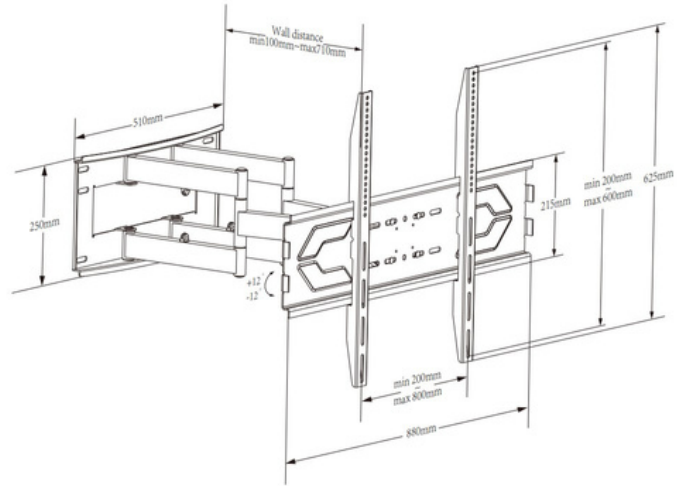

HAM-134

PTS0011

Product Size: 440*430*50mm

TV Size: 25"-55"

HAM-134B

Product Size: 1230*625*35mm

TV Size: 42"-110"

HAM 408

Fit Screen Size: 32"-70"

TV WALL MOUNT

HAM-701

Product Size: 880*630* (100-710)mm TV Size: 32-75"

HMD-744

Dimensions (mm)

Fit Screen Size: 60"-120"

HAM-164

Fit Screen Size: 32-70"

TV WALL MOUNT

HAM-901

Product Size: 750x425x55mm
Suggested TV Size: 37-85"

HAM-902

Product Size: 750x425x55mm
Suggested TV Size: 37-85"

HAM-999

Product Size: 450*420*210mm
Suggested TV Size: 25-55"

TV WALL MOUNT

HAM-888

Product Size: 650x420x200mm
Suggested TV Size: 32-70"

HAM-1075

Fit Screen Size: 43"-90"

HAM-1175

Fit Screen Size: 37"-80"

TV WALL MOUNT