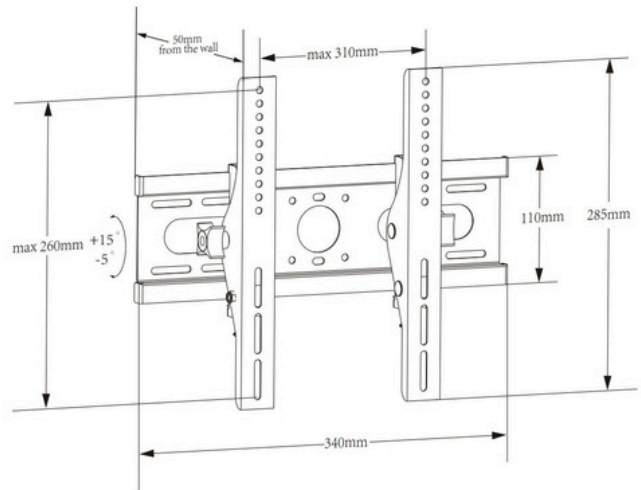

HAM-134

PTS0011

Product Size: 440*430*50mm

TV Size: 25"-55"

HAM-134B

Product Size: 1230*625*35mm

TV Size: 42"-110"

HAM 408

Fit Screen Size: 32"-70"

TV WALL MOUNT

HAM-701

Product Size: 880*630* (100-710)mm TV Size: 32-75"

HMD-744

Dimensions (mm)

Fit Screen Size: 60"-120"

HAM-164

TV WALL MOUNT

HAM-888

Product Size: 650x420x200mm
Suggested TV Size: 32-70"

HAM-1075

Fit Screen Size: 43"-90"

HAM-1175

Fit Screen Size: 37"-80"

TV WALL MOUNT

HAM-710

Dimensions (mm)

Fit Screen Size: 37"-70"

HMD-725

Fit Screen Size: 37"-80"

HAM-775

Fit Screen Size: 37"-80"

TV WALL MOUNT