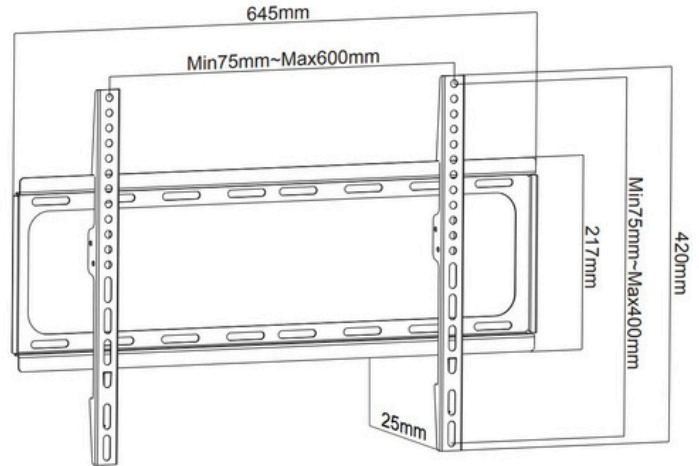

HAM-134

PTS0011

Product Size: 440*430*50mm

TV Size: 25"-55"

HAM-134B

Product Size: 1230*625*35mm

TV Size: 42"-110"

HAM 408

Fit Screen Size: 32"-70"

TV WALL MOUNT

HAM-701

Product Size: 880*630* (100-710)mm TV Size: 32-75"

HMD-744

Dimensions (mm)

Fit Screen Size: 60"-120"

HAM-164

Fit Screen Size: 32-70"

TV WALL MOUNT

HAM-901

Product Size: 750x425x55mm
Suggested TV Size: 37-85"

HAM-902

Product Size: 750x425x55mm
Suggested TV Size: 37-85"

HAM-999

Product Size: 450*420*210mm
Suggested TV Size: 25-55"

TV WALL MOUNT

HAM-888

Product Size: 650x420x200mm
Suggested TV Size: 32-70"

HAM-1075

Fit Screen Size: 43"-90"

HAM-1175

Fit Screen Size: 37"-80"

TV WALL MOUNT