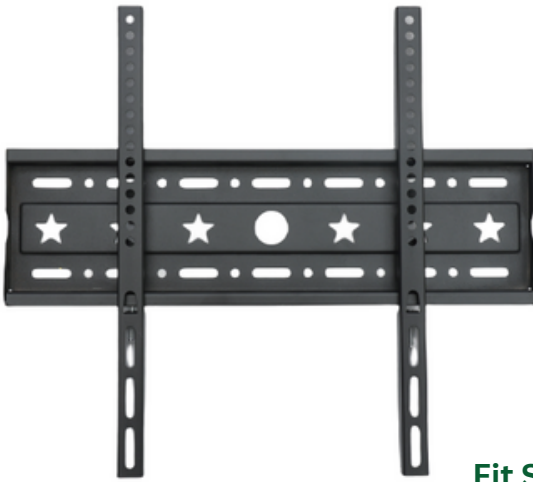

TV WALL MOUNT

HMD-511

Fit Screen Size: 14"-42"

HMD-512

Fit Screen Size: 26"-63"

HMD-513

Fit Screen Size: 40"-80"

TV WALL MOUNT

HMD-514

Fit Screen Size: 26"-55"

HMD-515

Fit Screen Size: 26"-65"

HMD-516

Fit Screen Size: 26"-55"

TV WALL MOUNT

MNL-502BB