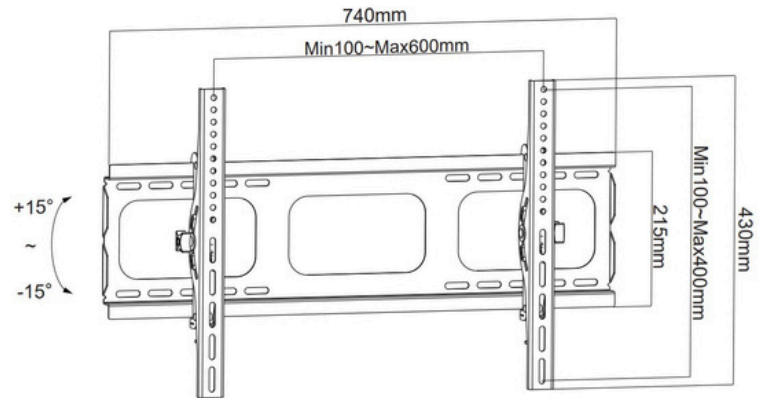

HAM-134

PTS0011

Product Size: 440*430*50mm

TV Size: 25"-55"

HAM-134B

Product Size: 1230*625*35mm

TV Size: 42"-110"

HAM 408

Fit Screen Size: 32"-70"

TV WALL MOUNT

HAM-701

Product Size: 880*630* (100-710)mm TV Size: 32-75"

HMD-744

Dimensions (mm)

Fit Screen Size: 60"-120"

HAM-164

Fit Screen Size: 32-70"

TV WALL MOUNT

HAM-901

Product Size: 750x425x55mm
Suggested TV Size: 37-85"

HAM-902

Product Size: 750x425x55mm
Suggested TV Size: 37-85"

HAM-999

Product Size: 450*420*210mm
Suggested TV Size: 25-55"

TV WALL MOUNT

HAM-888

Product Size: 650x420x200mm
Suggested TV Size: 32-70"

HAM-1075

Fit Screen Size: 43"-90"

HAM-1175

Fit Screen Size: 37"-80"

TV WALL MOUNT