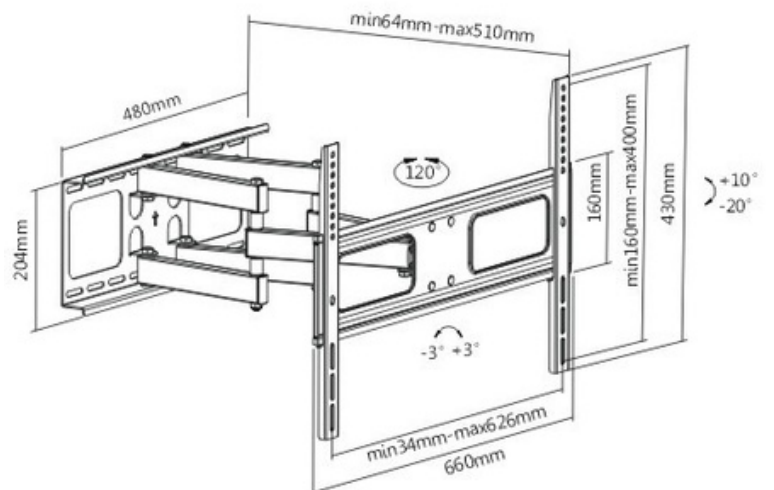

HAM-710

Dimensions (mm)

Fit Screen Size: 37"-70"

HMD-725

Fit Screen Size: 37"-80"

HAM-775

Fit Screen Size: 37"-80"

TV WALL MOUNT

HAM-184

Dimensions (mm)

Fit Screen Size: 60"-100"

HAM-189

Fit Screen Size: 37"-70"

HAM-900

Fit Screen Size: 60"-100"

TV WALL MOUNT

HAM-975

Dimensions (mm)

Fit Screen Size: 50"-100"

HAM-2026

Fit Screen Size: 60"-100"

HAM-2027

Fit Screen Size: 60"-100"

TV WALL MOUNT

HMD-200

Dimensions (mm)

Fit Screen Size: 60"-120"

HMD-788

Dimension (mm)

Fit Screen Size: 37"-75"

HMD-300

Fit Screen Size: 43"-80"