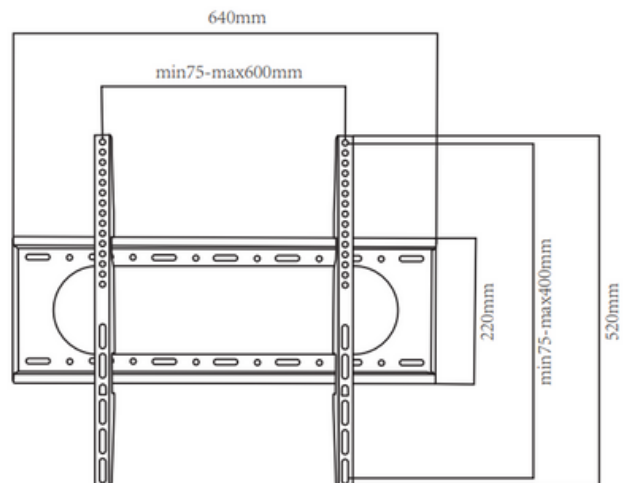

HMD-200

Dimensions (mm)

Fit Screen Size: 60"-120"

HMD-788

Dimension (mm)

Fit Screen Size: 37"-75"

HMD-300

Fit Screen Size: 43"-80"

TV WALL MOUNT

HMD-511

Fit Screen Size: 14"-42"

HMD-512

Fit Screen Size: 26"-63"

HMD-513

Fit Screen Size: 40"-80"

TV WALL MOUNT

HMD-514

Fit Screen Size: 26"-55"

HMD-515

Fit Screen Size: 26"-65"

HMD-516

Fit Screen Size: 26"-55"

TV WALL MOUNT

MNL-502BB

Fit Screen Size: 25"-55"

MNL-503BB

Fit Screen Size: 25"-50"

MNL-504BB

Fit Screen Size: 32"-60"

TV WALL MOUNT

HMD-408BB

Fit Screen Size: 32"-70"