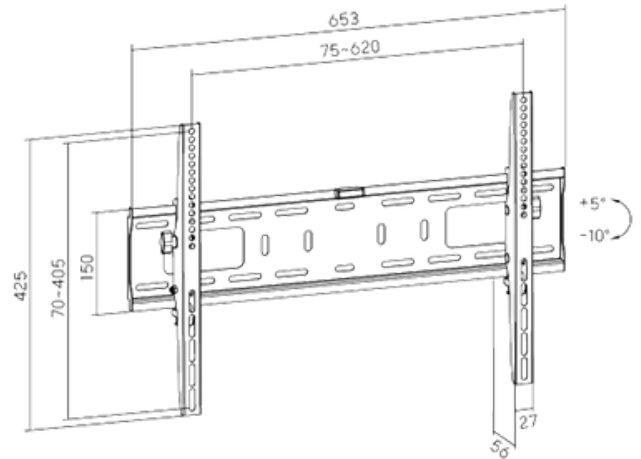

HMD-741

Fit Screen Size: 37"-70"

HMD-742

Fit Screen Size: 37"-70"

HAM-786

Dimensions (mm)

Fit Screen Size: 37"-70"

TV WALL MOUNT

HAM-710

Dimensions (mm)

Fit Screen Size: 37"-70"

HMD-725

Fit Screen Size: 37"-80"

HAM-775

Fit Screen Size: 37"-80"

TV WALL MOUNT