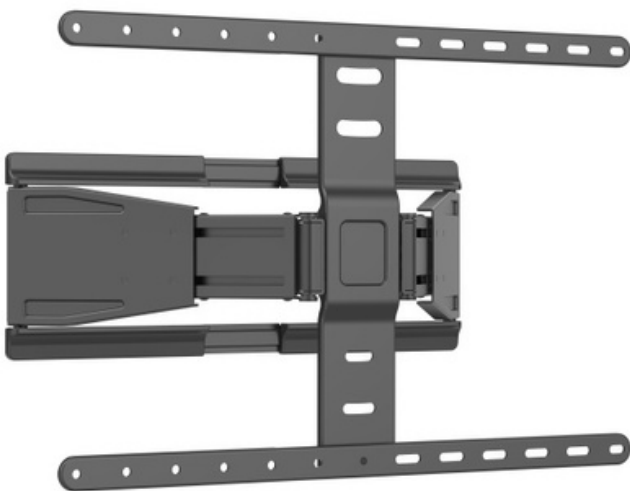

Dimensions (mm)

HAM-875

Fit Screen Size: 43"-90"

Dimensions (mm)

HMD-772

Fit Screen Size: 43"-90"

TV WALL MOUNT

SB-55