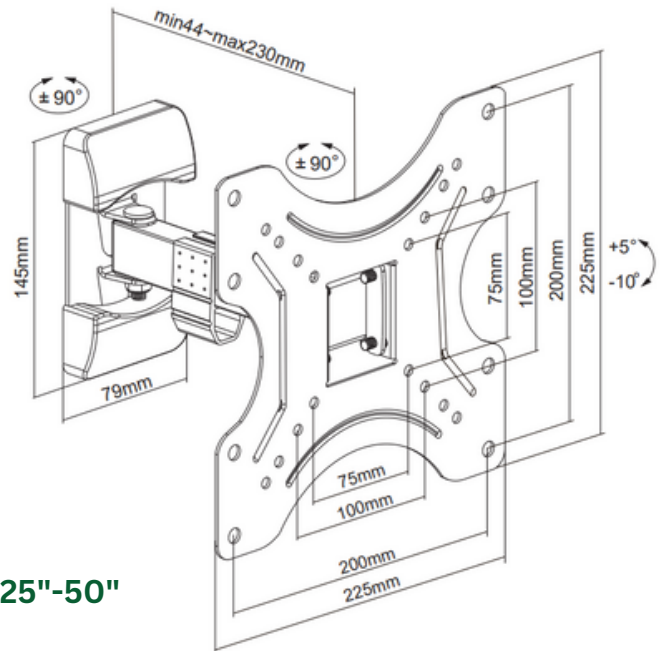

TV WALL MOUNT

HMD-511

Fit Screen Size: 14"-42"

HMD-512

Fit Screen Size: 26"-63"

HMD-513

Fit Screen Size: 40"-80"

TV WALL MOUNT

HMD-514

Fit Screen Size: 26"-55"

HMD-515

Fit Screen Size: 26"-65"

HMD-516

Fit Screen Size: 26"-55"

TV WALL MOUNT

MNL-502BB

Fit Screen Size: 25"-55"

MNL-503BB

Fit Screen Size: 25"-50"

MNL-504BB

Fit Screen Size: 32"-60"

TV WALL MOUNT

HMD-408BB

Fit Screen Size: 32"-70"

Dimensions (mm)

HAM-875

Fit Screen Size: 43"-90"

Dimensions (mm)

HMD-772

Fit Screen Size: 43"-90"

TV WALL MOUNT

SB-55