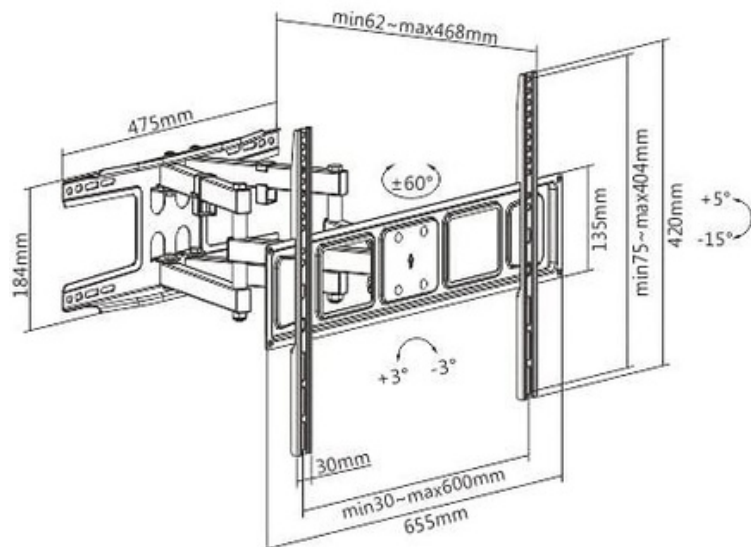

HAM-134

PTS0011

Product Size: 440*430*50mm

TV Size: 25"-55"

HAM-134B

Product Size: 1230*625*35mm

TV Size: 42"-110"

HAM 408

Fit Screen Size: 32"-70"

TV WALL MOUNT

HAM-701

Product Size: 880*630* (100-710)mm TV Size: 32-75"

HMD-744

Dimensions (mm)

Fit Screen Size: 60"-120"

HAM-164

TV WALL MOUNT

HAM-888

Product Size: 650x420x200mm
Suggested TV Size: 32-70"

HAM-1075

Fit Screen Size: 43"-90"

HAM-1175

Fit Screen Size: 37"-80"

TV WALL MOUNT