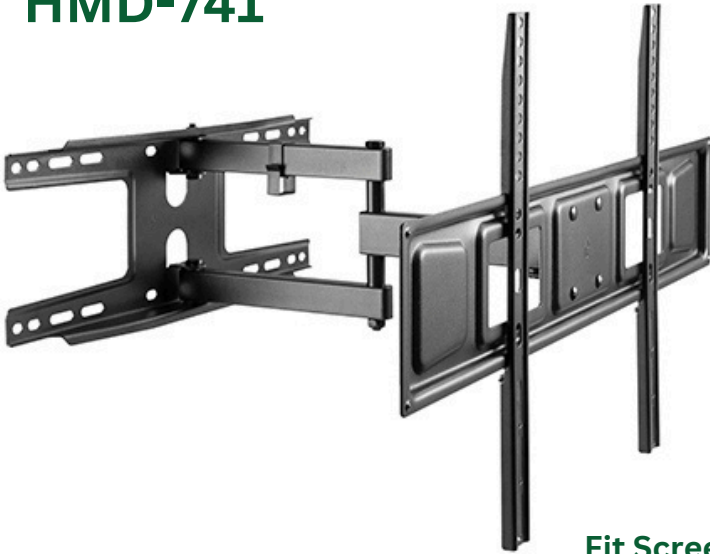

HAM-501

Fit Screen Size: 37"-85"

HAM-502

Fit Screen Size: 23"-55"

HAM-503

Fit Screen Size: 23"-42"

TV WALL MOUNT

HAM-504

Dimensions (mm)

Fit Screen Size: 32"-55"

HAM-505

Fit Screen Size: 37"-75"

HAM-076

Dimensions (mm)

Fit Screen Size: 37"-70"

TV WALL MOUNT

HMD-741

Fit Screen Size: 37"-70"

HMD-742

Fit Screen Size: 37"-70"

HAM-786

Dimensions (mm)

Fit Screen Size: 37"-70"

TV WALL MOUNT