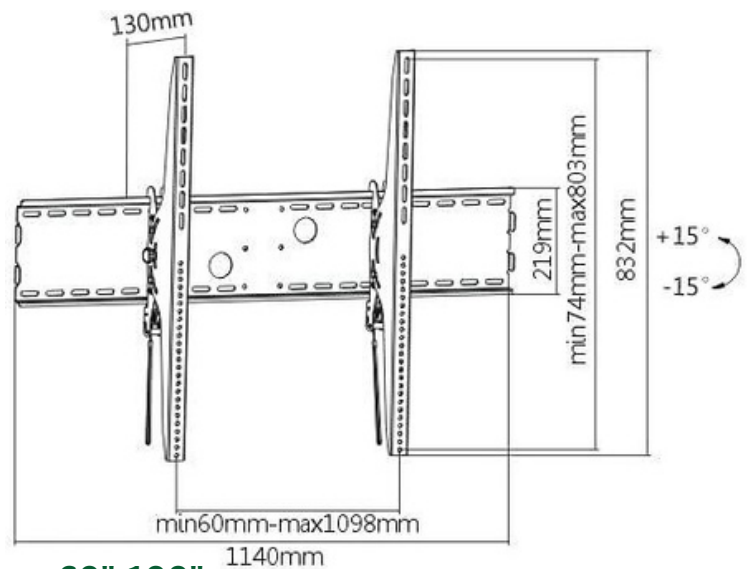

HAM-184

Dimensions (mm)

Fit Screen Size: 60"-100"

HAM-189

Fit Screen Size: 37"-70"

HAM-900

Fit Screen Size: 60"-100"

TV WALL MOUNT

HAM-975

Dimensions (mm)

Fit Screen Size: 50"-100"

HAM-2026

Fit Screen Size: 60"-100"

HAM-2027

Fit Screen Size: 60"-100"

TV WALL MOUNT

HMD-200

Dimensions (mm)

Fit Screen Size: 60"-120"

HMD-788

Dimension (mm)

Fit Screen Size: 37"-75"

HMD-300

Fit Screen Size: 43"-80"

TV WALL MOUNT

HMD-511

Fit Screen Size: 14"-42"

HMD-512

Fit Screen Size: 26"-63"

HMD-513

Fit Screen Size: 40"-80"

TV WALL MOUNT