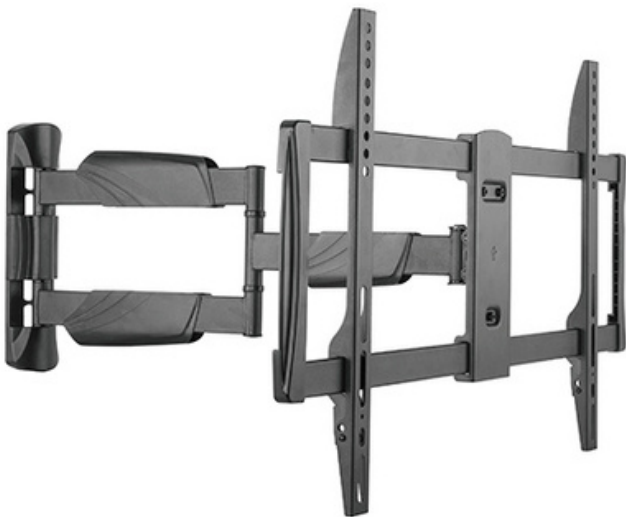

HAM-501

Fit Screen Size: 37"-85"

HAM-502

Fit Screen Size: 23"-55"

HAM-503

Fit Screen Size: 23"-42"

TV WALL MOUNT

HAM-504

Dimensions (mm)

Fit Screen Size: 32"-55"

HAM-505

Fit Screen Size: 37"-75"

HAM-076

Dimensions (mm)

Fit Screen Size: 37"-70"

TV WALL MOUNT

HMD-741

Fit Screen Size: 37"-70"

HMD-742

Fit Screen Size: 37"-70"

HAM-786

Dimensions (mm)

Fit Screen Size: 37"-70"

TV WALL MOUNT