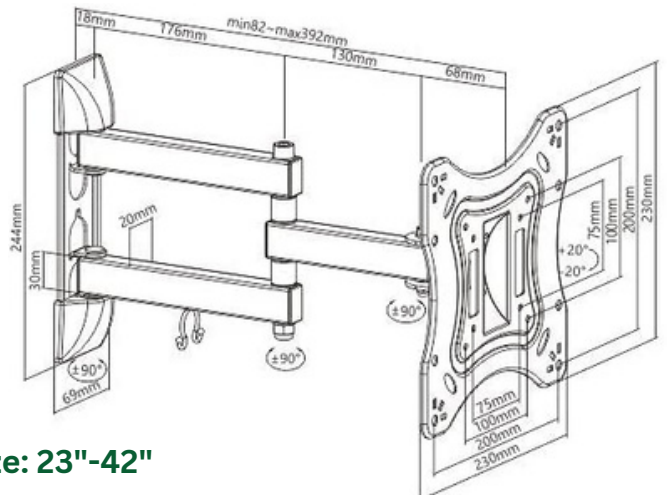

TV WALL MOUNT

HAM-888

Product Size: 650x420x200mm
Suggested TV Size: 32-70"

HAM-1075

Fit Screen Size: 43"-90"

HAM-1175

Fit Screen Size: 37"-80"

TV WALL MOUNT

HAM-501

Fit Screen Size: 37"-85"

HAM-502

Fit Screen Size: 23"-55"

HAM-503

Fit Screen Size: 23"-42"

TV WALL MOUNT

HAM-504

Dimensions (mm)

Fit Screen Size: 32"-55"

HAM-505

Fit Screen Size: 37"-75"

HAM-076

Dimensions (mm)

Fit Screen Size: 37"-70"

TV WALL MOUNT

HMD-741

Fit Screen Size: 37"-70"

HMD-742

Fit Screen Size: 37"-70"

HAM-786

Dimensions (mm)

Fit Screen Size: 37"-70"

TV WALL MOUNT