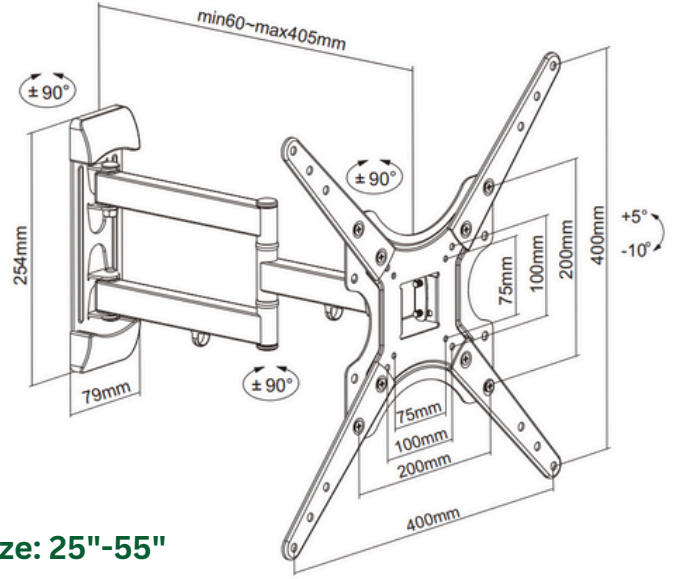

TV WALL MOUNT

HMD-511

Fit Screen Size: 14"-42"

HMD-512

Fit Screen Size: 26"-63"

HMD-513

Fit Screen Size: 40"-80"

TV WALL MOUNT

HMD-514

Fit Screen Size: 26"-55"

HMD-515

Fit Screen Size: 26"-65"

HMD-516

Fit Screen Size: 26"-55"

TV WALL MOUNT

MNL-502BB

Fit Screen Size: 25"-55"

MNL-503BB

Fit Screen Size: 25"-50"

MNL-504BB

Fit Screen Size: 32"-60"

TV WALL MOUNT

HMD-408BB

Fit Screen Size: 32"-70"

Dimensions (mm)

HAM-875

Fit Screen Size: 43"-90"

Dimensions (mm)

HMD-772

Fit Screen Size: 43"-90"

TV WALL MOUNT

SB-55