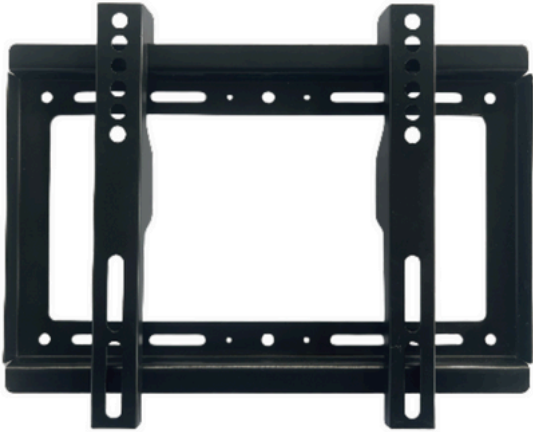

HMD-200

Dimensions (mm)

Fit Screen Size: 60"-120"

HMD-788

Dimension (mm)

Fit Screen Size: 37"-75"

HMD-300

Fit Screen Size: 43"-80"

TV WALL MOUNT

HMD-511

Fit Screen Size: 14"-42"

HMD-512

Fit Screen Size: 26"-63"

HMD-513

Fit Screen Size: 40"-80"

TV WALL MOUNT