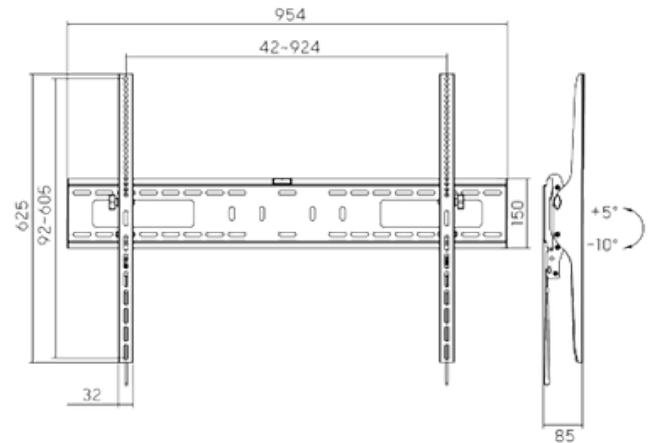

HAM-710

Dimensions (mm)

Fit Screen Size: 37"-70"

HMD-725

Fit Screen Size: 37"-80"

HAM-775

Fit Screen Size: 37"-80"

TV WALL MOUNT

HAM-184

Dimensions (mm)

Fit Screen Size: 60"-100"

HAM-189

Fit Screen Size: 37"-70"

HAM-900

Fit Screen Size: 60"-100"

TV WALL MOUNT