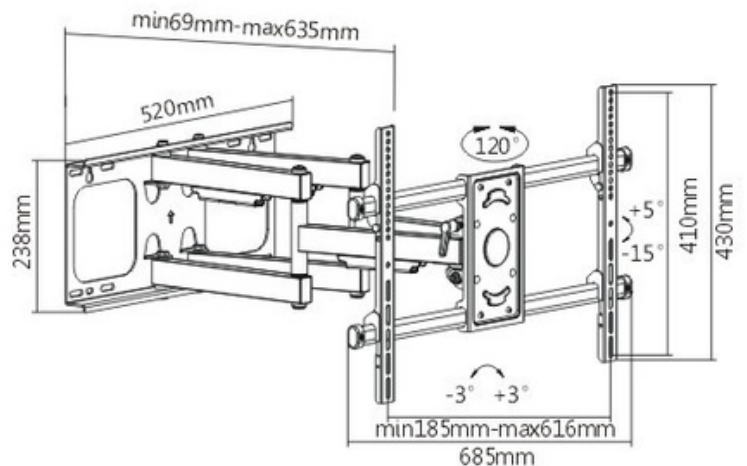

HMD-741

Fit Screen Size: 37"-70"

HMD-742

Fit Screen Size: 37"-70"

HAM-786

Dimensions (mm)

Fit Screen Size: 37"-70"

TV WALL MOUNT

HAM-710

Dimensions (mm)

Fit Screen Size: 37"-70"

HMD-725

Fit Screen Size: 37"-80"

HAM-775

Fit Screen Size: 37"-80"

TV WALL MOUNT

HAM-184

Dimensions (mm)

Fit Screen Size: 60"-100"

HAM-189

Fit Screen Size: 37"-70"

HAM-900

Fit Screen Size: 60"-100"

TV WALL MOUNT

HAM-975

Dimensions (mm)

Fit Screen Size: 50"-100"

HAM-2026

Fit Screen Size: 60"-100"

HAM-2027

Fit Screen Size: 60"-100"

TV WALL MOUNT