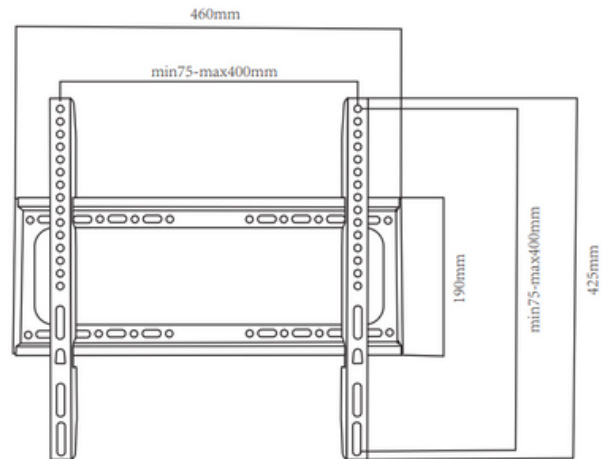

HAM-975

Dimensions (mm)

Fit Screen Size: 50"-100"

HAM-2026

Fit Screen Size: 60"-100"

HAM-2027

Fit Screen Size: 60"-100"

TV WALL MOUNT

HMD-200

Dimensions (mm)

Fit Screen Size: 60"-120"

HMD-788

Dimension (mm)

Fit Screen Size: 37"-75"

HMD-300

Fit Screen Size: 43"-80"

TV WALL MOUNT

HMD-511

Fit Screen Size: 14"-42"

HMD-512

Fit Screen Size: 26"-63"

HMD-513

Fit Screen Size: 40"-80"

TV WALL MOUNT

HMD-514

Fit Screen Size: 26"-55"

HMD-515

Fit Screen Size: 26"-65"

HMD-516

Fit Screen Size: 26"-55"

TV WALL MOUNT

MNL-502BB