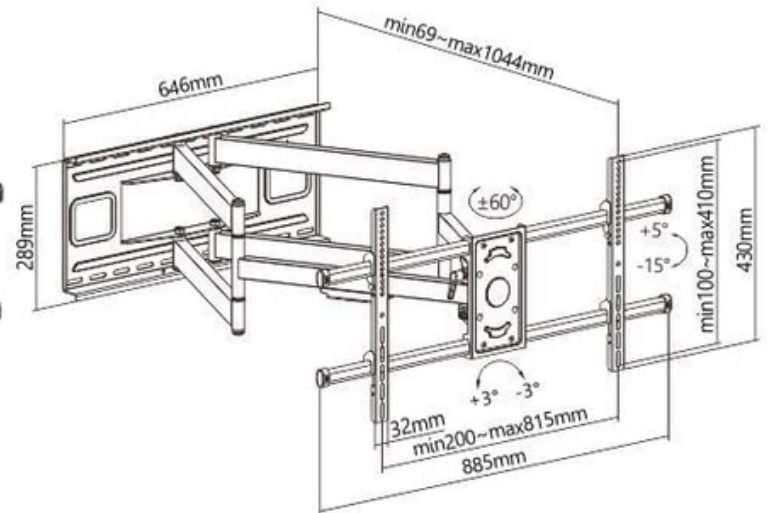

Fit Screen Size: 32-70"

TV WALL MOUNT

HAM-901

Product Size: 750x425x55mm
Suggested TV Size: 37-85"

HAM-902

Product Size: 750x425x55mm
Suggested TV Size: 37-85"

HAM-999

Product Size: 450*420*210mm
Suggested TV Size: 25-55"

TV WALL MOUNT

HAM-888

Product Size: 650x420x200mm
Suggested TV Size: 32-70"

HAM-1075

Fit Screen Size: 43"-90"

HAM-1175

Fit Screen Size: 37"-80"

TV WALL MOUNT