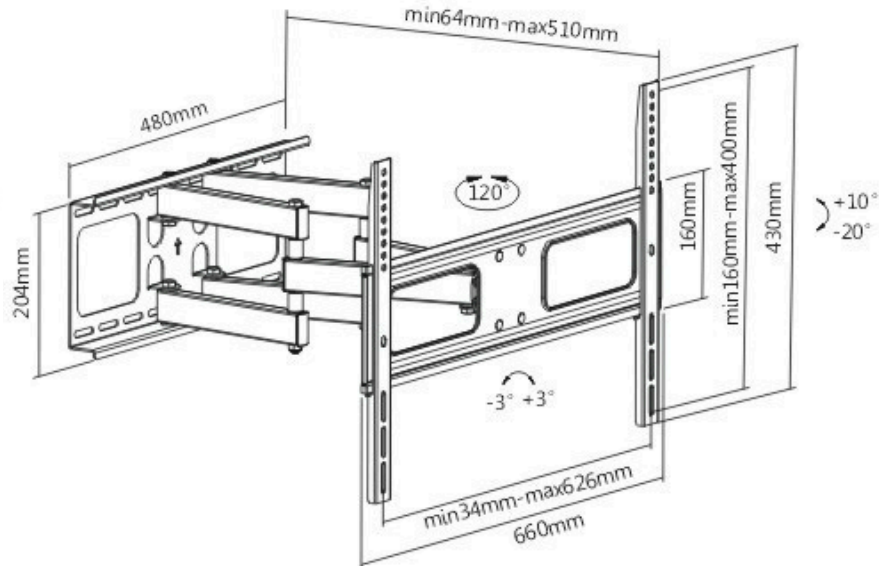

TV WALL MOUNT

HAM-888

Product Size: 650x420x200mm
Suggested TV Size: 32-70"

HAM-1075

Fit Screen Size: 43"-90"

HAM-1175

Fit Screen Size: 37"-80"

TV WALL MOUNT

HAM-501

Fit Screen Size: 37"-85"

HAM-502

Fit Screen Size: 23"-55"

HAM-503

Fit Screen Size: 23"-42"

TV WALL MOUNT

HAM-504

Dimensions (mm)

Fit Screen Size: 32"-55"

HAM-505

Fit Screen Size: 37"-75"

HAM-076

Dimensions (mm)

Fit Screen Size: 37"-70"

TV WALL MOUNT