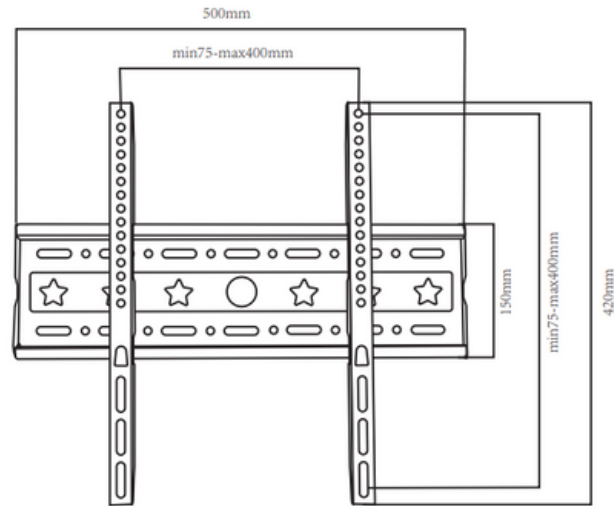

HMD-200

Dimensions (mm)

Fit Screen Size: 60"-120"

HMD-788

Dimension (mm)

Fit Screen Size: 37"-75"

HMD-300

Fit Screen Size: 43"-80"

TV WALL MOUNT

HMD-511

Fit Screen Size: 14"-42"

HMD-512

Fit Screen Size: 26"-63"

HMD-513

Fit Screen Size: 40"-80"

TV WALL MOUNT

HMD-514

Fit Screen Size: 26"-55"

HMD-515

Fit Screen Size: 26"-65"

HMD-516

Fit Screen Size: 26"-55"

TV WALL MOUNT

MNL-502BB

Fit Screen Size: 25"-55"

MNL-503BB

Fit Screen Size: 25"-50"

MNL-504BB

Fit Screen Size: 32"-60"

TV WALL MOUNT

HMD-408BB

Fit Screen Size: 32"-70"