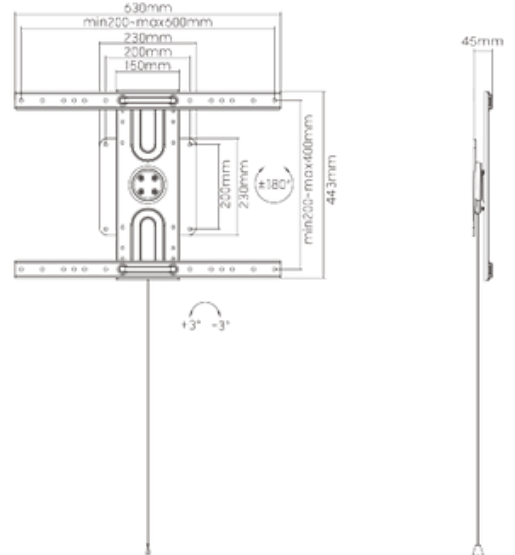

Dimensions (mm)

Fit Screen Size: 32"-55"

HAM-505

Fit Screen Size: 37"-75"

HAM-076

Dimensions (mm)

Fit Screen Size: 37"-70"

TV WALL MOUNT

HMD-741

Fit Screen Size: 37"-70"

HMD-742

Fit Screen Size: 37"-70"

HAM-786

Dimensions (mm)

Fit Screen Size: 37"-70"

TV WALL MOUNT

HAM-710

Dimensions (mm)

Fit Screen Size: 37"-70"

HMD-725

Fit Screen Size: 37"-80"

HAM-775

Fit Screen Size: 37"-80"

TV WALL MOUNT

HAM-184

Dimensions (mm)

Fit Screen Size: 60"-100"

HAM-189

Fit Screen Size: 37"-70"

HAM-900

Fit Screen Size: 60"-100"

TV WALL MOUNT