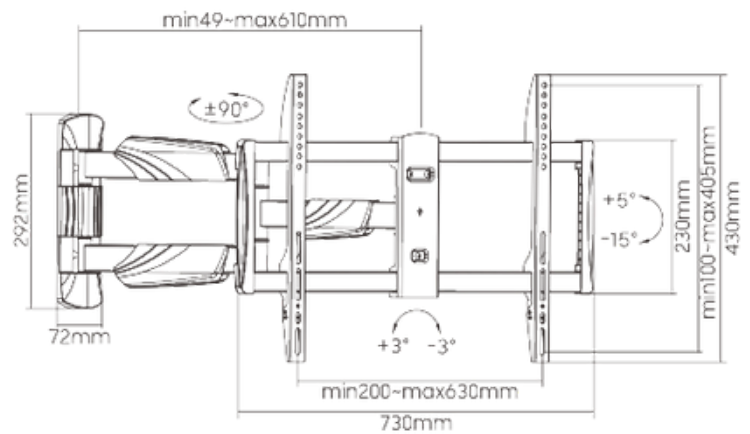

HAM-501

Fit Screen Size: 37"-85"

HAM-502

Fit Screen Size: 23"-55"

HAM-503

Fit Screen Size: 23"-42"

TV WALL MOUNT

HAM-504

Dimensions (mm)

Fit Screen Size: 32"-55"

HAM-505

Fit Screen Size: 37"-75"

HAM-076

Dimensions (mm)

Fit Screen Size: 37"-70"

TV WALL MOUNT

HMD-741

Fit Screen Size: 37"-70"

HMD-742

Fit Screen Size: 37"-70"

HAM-786

Dimensions (mm)

Fit Screen Size: 37"-70"

TV WALL MOUNT

HAM-710

Dimensions (mm)

Fit Screen Size: 37"-70"

HMD-725

Fit Screen Size: 37"-80"

HAM-775

Fit Screen Size: 37"-80"

TV WALL MOUNT