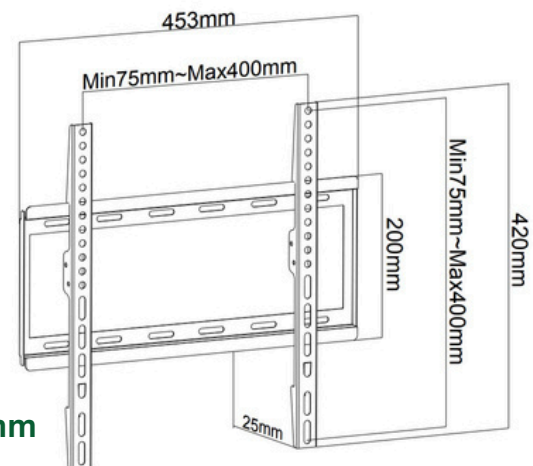

HAM-134

PTS0011

Product Size: 440*430*50mm

TV Size: 25"-55"

HAM-134B

Product Size: 1230*625*35mm

TV Size: 42"-110"

HAM 408

Fit Screen Size: 32"-70"

TV WALL MOUNT

HAM-701

Product Size: 880*630* (100-710)mm TV Size: 32-75"

HMD-744

Dimensions (mm)

Fit Screen Size: 60"-120"

HAM-164

Fit Screen Size: 32-70"

TV WALL MOUNT

HAM-901

Product Size: 750x425x55mm
Suggested TV Size: 37-85"

HAM-902

Product Size: 750x425x55mm
Suggested TV Size: 37-85"

HAM-999

Product Size: 450*420*210mm
Suggested TV Size: 25-55"

TV WALL MOUNT

HAM-888

Product Size: 650x420x200mm
Suggested TV Size: 32-70"

HAM-1075

Fit Screen Size: 43"-90"

HAM-1175

Fit Screen Size: 37"-80"

TV WALL MOUNT