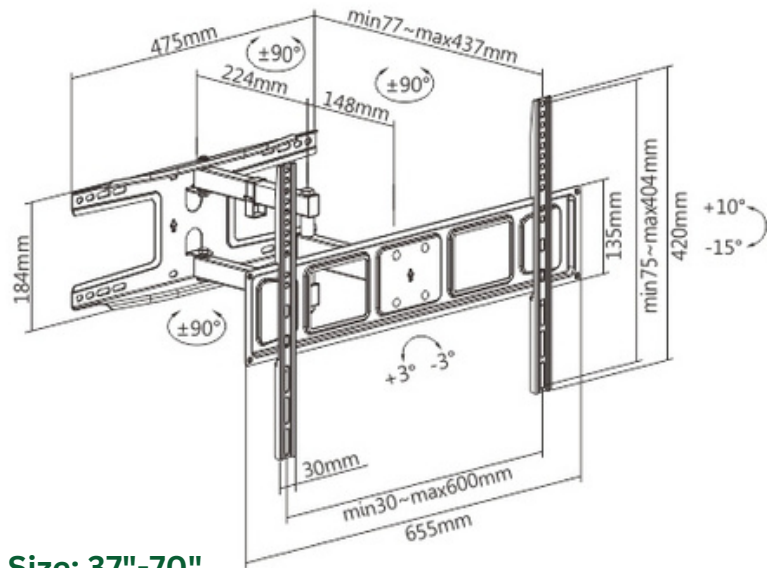

HAM-501

Fit Screen Size: 37"-85"

HAM-502

Fit Screen Size: 23"-55"

HAM-503

Fit Screen Size: 23"-42"

TV WALL MOUNT

HAM-504

Dimensions (mm)

Fit Screen Size: 32"-55"

HAM-505

Fit Screen Size: 37"-75"

HAM-076

Dimensions (mm)

Fit Screen Size: 37"-70"

TV WALL MOUNT

HMD-741

Fit Screen Size: 37"-70"

HMD-742

Fit Screen Size: 37"-70"

HAM-786

Dimensions (mm)

Fit Screen Size: 37"-70"

TV WALL MOUNT

HAM-710

Dimensions (mm)

Fit Screen Size: 37"-70"

HMD-725

Fit Screen Size: 37"-80"

HAM-775

Fit Screen Size: 37"-80"

TV WALL MOUNT