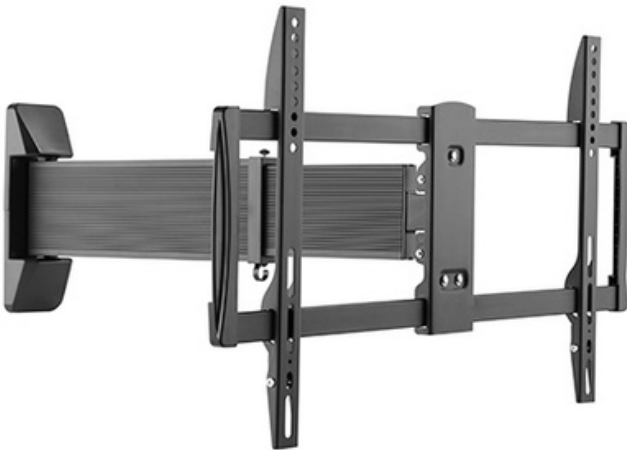

HMD-200

Dimensions (mm)

Fit Screen Size: 60"-120"

HMD-788

Dimension (mm)

Fit Screen Size: 37"-75"

HMD-300

Fit Screen Size: 43"-80"

TV WALL MOUNT

HMD-511

Fit Screen Size: 14"-42"

HMD-512

Fit Screen Size: 26"-63"

HMD-513

Fit Screen Size: 40"-80"

TV WALL MOUNT