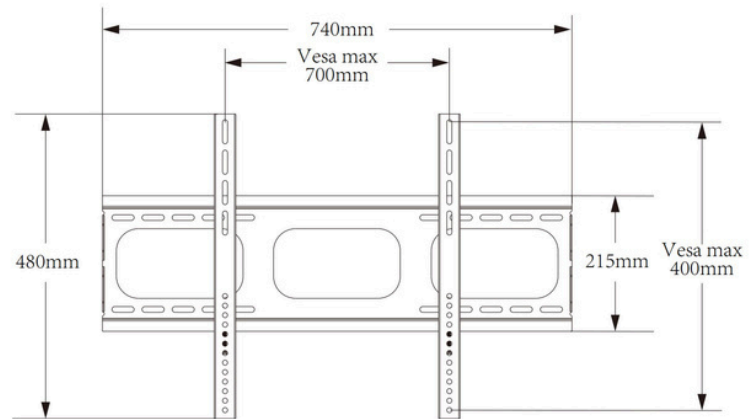

HAM-134

PTS0011

Product Size: 440*430*50mm

TV Size: 25"-55"

HAM-134B

Product Size: 1230*625*35mm

TV Size: 42"-110"

HAM 408

Fit Screen Size: 32"-70"

TV WALL MOUNT

HAM-701

Product Size: 880*630* (100-710)mm TV Size: 32-75"

HMD-744

Dimensions (mm)

Fit Screen Size: 60"-120"

HAM-164

Fit Screen Size: 32-70"

TV WALL MOUNT

HAM-901

Product Size: 750x425x55mm
Suggested TV Size: 37-85"

HAM-902

Product Size: 750x425x55mm
Suggested TV Size: 37-85"

HAM-999

Product Size: 450*420*210mm
Suggested TV Size: 25-55"

TV WALL MOUNT

HAM-888

Product Size: 650x420x200mm
Suggested TV Size: 32-70"

HAM-1075

Fit Screen Size: 43"-90"

HAM-1175

Fit Screen Size: 37"-80"

TV WALL MOUNT