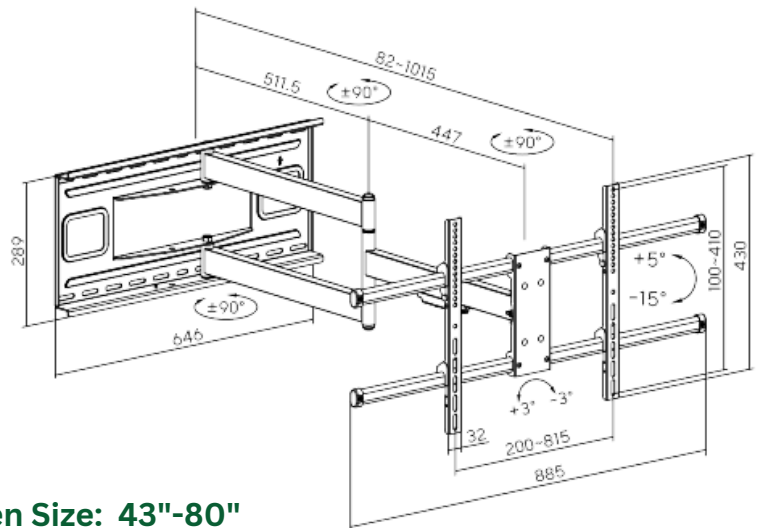

HMD-200

Dimensions (mm)

Fit Screen Size: 60"-120"

HMD-788

Dimension (mm)

Fit Screen Size: 37"-75"

HMD-300

Fit Screen Size: 43"-80"

TV WALL MOUNT

HMD-511

Fit Screen Size: 14"-42"

HMD-512

Fit Screen Size: 26"-63"

HMD-513

Fit Screen Size: 40"-80"

TV WALL MOUNT