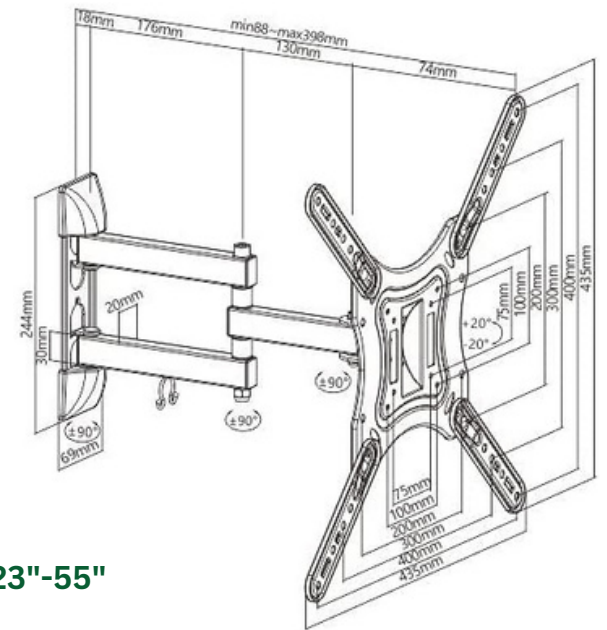

Fit Screen Size: 32-70"

TV WALL MOUNT

HAM-901

Product Size: 750x425x55mm
Suggested TV Size: 37-85"

HAM-902

Product Size: 750x425x55mm
Suggested TV Size: 37-85"

HAM-999

Product Size: 450*420*210mm
Suggested TV Size: 25-55"

TV WALL MOUNT

HAM-888

Product Size: 650x420x200mm
Suggested TV Size: 32-70"

HAM-1075

Fit Screen Size: 43"-90"

HAM-1175

Fit Screen Size: 37"-80"

TV WALL MOUNT

HAM-501

Fit Screen Size: 37"-85"

HAM-502

Fit Screen Size: 23"-55"

HAM-503

Fit Screen Size: 23"-42"

TV WALL MOUNT

HAM-504

Dimensions (mm)

Fit Screen Size: 32"-55"

HAM-505

Fit Screen Size: 37"-75"

HAM-076

Dimensions (mm)

Fit Screen Size: 37"-70"

TV WALL MOUNT