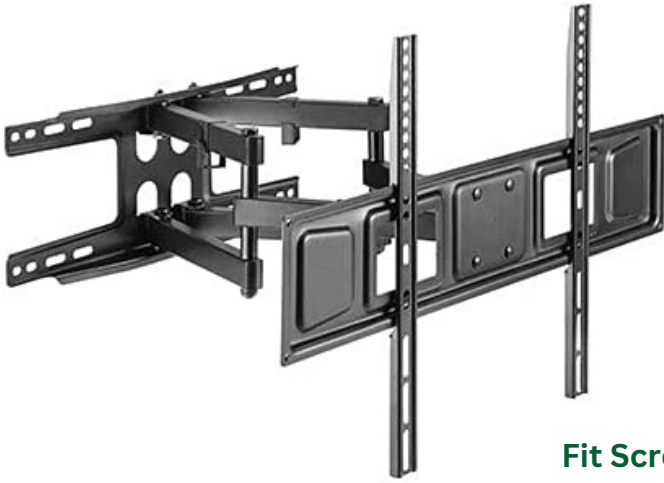

Fit Screen Size: 25"-55"

MNL-503BB

Fit Screen Size: 25"-50"

MNL-504BB

Fit Screen Size: 32"-60"

TV WALL MOUNT

HMD-408BB

Fit Screen Size: 32"-70"