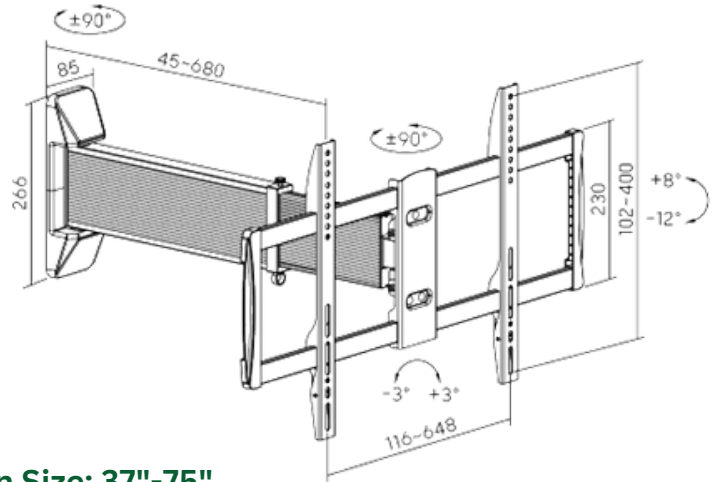

HAM-975

Dimensions (mm)

Fit Screen Size: 50"-100"

HAM-2026

Fit Screen Size: 60"-100"

HAM-2027

Fit Screen Size: 60"-100"

TV WALL MOUNT

HMD-200

Dimensions (mm)

Fit Screen Size: 60"-120"

HMD-788

Dimension (mm)

Fit Screen Size: 37"-75"

HMD-300

Fit Screen Size: 43"-80"

TV WALL MOUNT

HMD-511

Fit Screen Size: 14"-42"

HMD-512

Fit Screen Size: 26"-63"

HMD-513

Fit Screen Size: 40"-80"

TV WALL MOUNT

HMD-514

Fit Screen Size: 26"-55"

HMD-515

Fit Screen Size: 26"-65"

HMD-516

Fit Screen Size: 26"-55"

TV WALL MOUNT

MNL-502BB