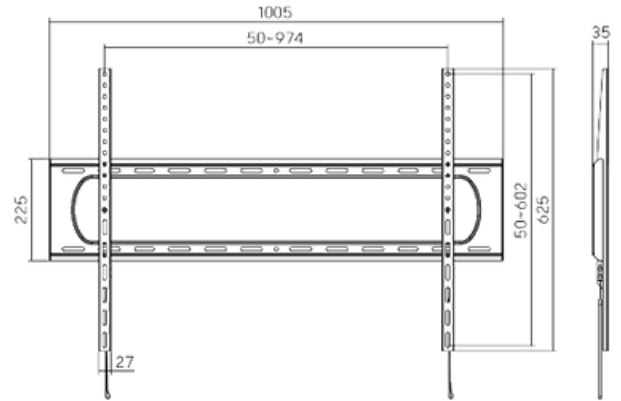

HAM-184

Dimensions (mm)

Fit Screen Size: 60"-100"

HAM-189

Fit Screen Size: 37"-70"

HAM-900

Fit Screen Size: 60"-100"

TV WALL MOUNT

HAM-975

Dimensions (mm)

Fit Screen Size: 50"-100"

HAM-2026

Fit Screen Size: 60"-100"

HAM-2027

Fit Screen Size: 60"-100"

TV WALL MOUNT

HMD-200

Dimensions (mm)

Fit Screen Size: 60"-120"

HMD-788

Dimension (mm)

Fit Screen Size: 37"-75"

HMD-300

Fit Screen Size: 43"-80"

TV WALL MOUNT

HMD-511

Fit Screen Size: 14"-42"

HMD-512

Fit Screen Size: 26"-63"

HMD-513

Fit Screen Size: 40"-80"

TV WALL MOUNT