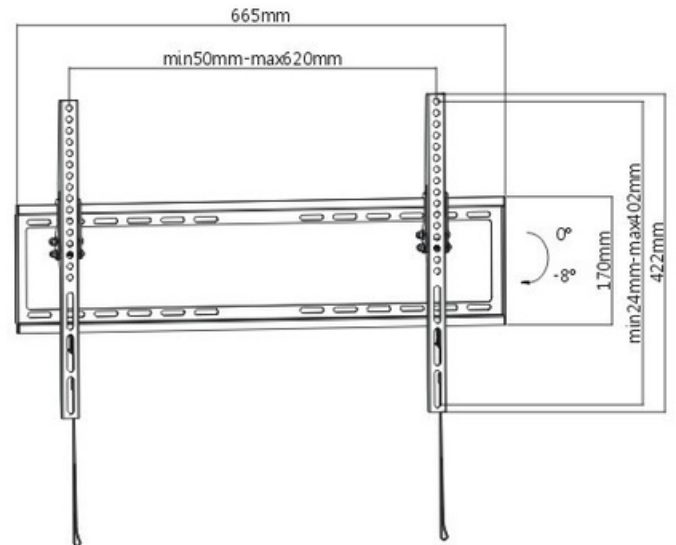

HAM-710

Dimensions (mm)

Fit Screen Size: 37"-70"

HMD-725

Fit Screen Size: 37"-80"

HAM-775

Fit Screen Size: 37"-80"

TV WALL MOUNT

HAM-184

Dimensions (mm)

Fit Screen Size: 60"-100"

HAM-189

Fit Screen Size: 37"-70"

HAM-900

Fit Screen Size: 60"-100"

TV WALL MOUNT

HAM-975

Dimensions (mm)

Fit Screen Size: 50"-100"

HAM-2026

Fit Screen Size: 60"-100"

HAM-2027

Fit Screen Size: 60"-100"

TV WALL MOUNT

HMD-200

Dimensions (mm)

Fit Screen Size: 60"-120"

HMD-788

Dimension (mm)

Fit Screen Size: 37"-75"

HMD-300

Fit Screen Size: 43"-80"