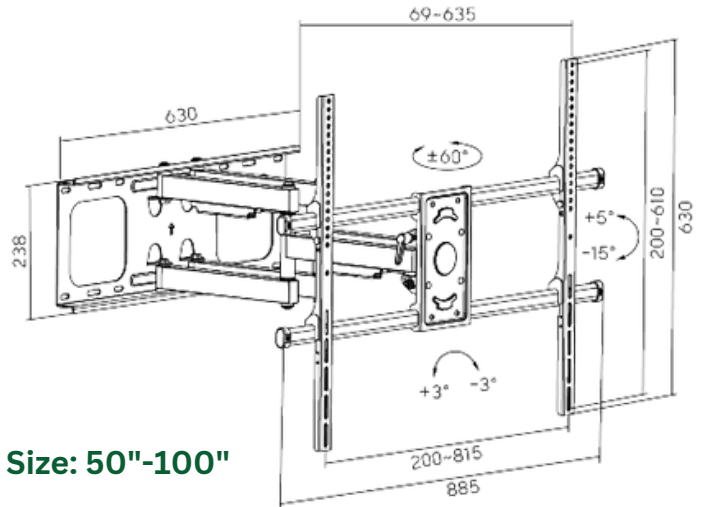

HAM-710

Dimensions (mm)

Fit Screen Size: 37"-70"

HMD-725

Fit Screen Size: 37"-80"

HAM-775

Fit Screen Size: 37"-80"

TV WALL MOUNT

HAM-184

Dimensions (mm)

Fit Screen Size: 60"-100"

HAM-189

Fit Screen Size: 37"-70"

HAM-900

Fit Screen Size: 60"-100"

TV WALL MOUNT

HAM-975

Dimensions (mm)

Fit Screen Size: 50"-100"

HAM-2026

Fit Screen Size: 60"-100"

HAM-2027

Fit Screen Size: 60"-100"

TV WALL MOUNT