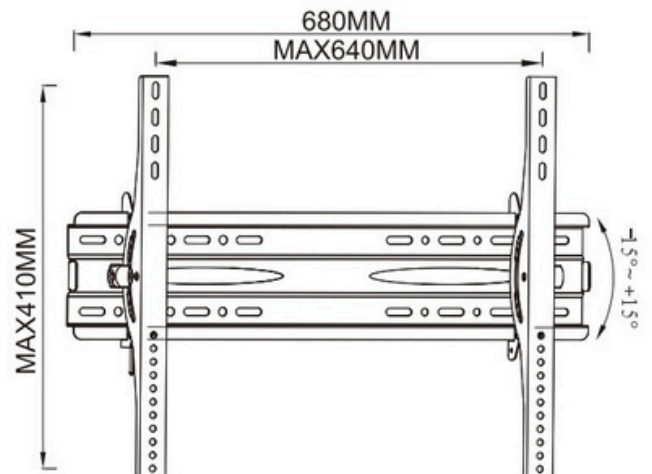

HAM-134

PTS0011

Product Size: 440*430*50mm

TV Size: 25"-55"

HAM-134B

Product Size: 1230*625*35mm

TV Size: 42"-110"

HAM 408

Fit Screen Size: 32"-70"

TV WALL MOUNT

HAM-701

Product Size: 880*630* (100-710)mm TV Size: 32-75"

HMD-744

Dimensions (mm)

Fit Screen Size: 60"-120"

HAM-164

Fit Screen Size: 32-70"

TV WALL MOUNT

HAM-901

Product Size: 750x425x55mm
Suggested TV Size: 37-85"

HAM-902

Product Size: 750x425x55mm
Suggested TV Size: 37-85"

HAM-999

Product Size: 450*420*210mm
Suggested TV Size: 25-55"

TV WALL MOUNT

HAM-888

Product Size: 650x420x200mm
Suggested TV Size: 32-70"

HAM-1075

Fit Screen Size: 43"-90"

HAM-1175

Fit Screen Size: 37"-80"

TV WALL MOUNT