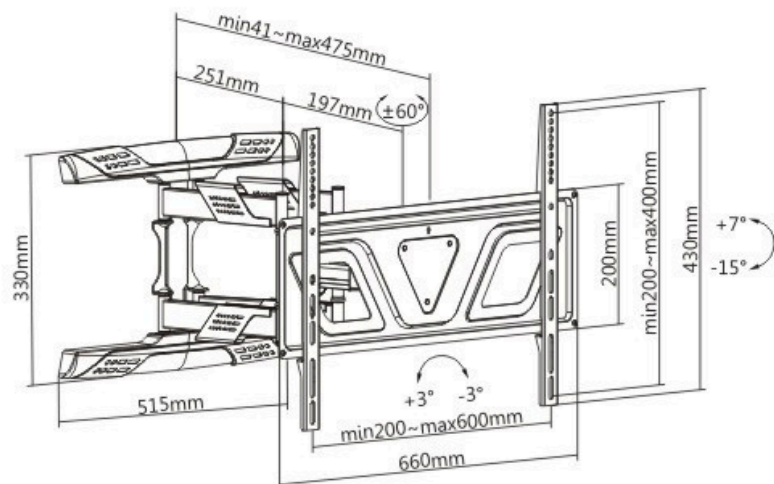

Fit Screen Size: 32-70"

TV WALL MOUNT

HAM-901

Product Size: 750x425x55mm
Suggested TV Size: 37-85"

HAM-902

Product Size: 750x425x55mm
Suggested TV Size: 37-85"

HAM-999

Product Size: 450*420*210mm
Suggested TV Size: 25-55"

TV WALL MOUNT

HAM-888

Product Size: 650x420x200mm
Suggested TV Size: 32-70"

HAM-1075

Fit Screen Size: 43"-90"

HAM-1175

Fit Screen Size: 37"-80"

TV WALL MOUNT

HAM-501

Fit Screen Size: 37"-85"

HAM-502

Fit Screen Size: 23"-55"

HAM-503

Fit Screen Size: 23"-42"

TV WALL MOUNT

HAM-504

Dimensions (mm)

Fit Screen Size: 32"-55"

HAM-505

Fit Screen Size: 37"-75"

HAM-076

Dimensions (mm)

Fit Screen Size: 37"-70"

TV WALL MOUNT