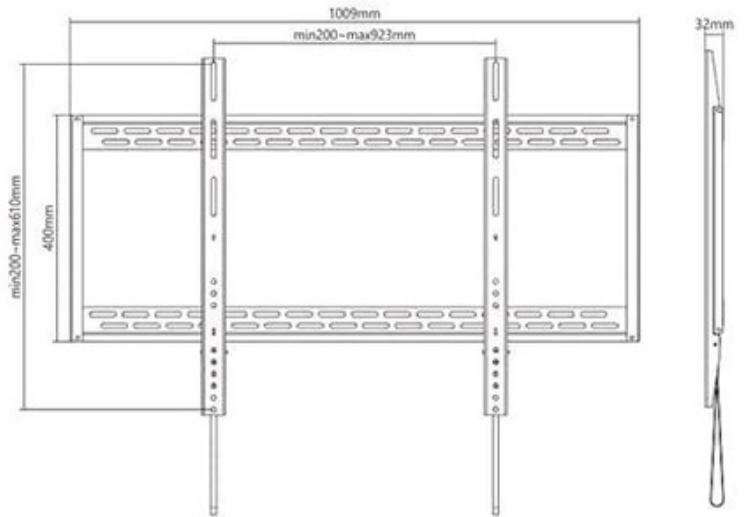

HAM-184

Dimensions (mm)

Fit Screen Size: 60"-100"

HAM-189

Fit Screen Size: 37"-70"

HAM-900

Fit Screen Size: 60"-100"

TV WALL MOUNT

HAM-975

Dimensions (mm)

Fit Screen Size: 50"-100"

HAM-2026

Fit Screen Size: 60"-100"

HAM-2027

Fit Screen Size: 60"-100"

TV WALL MOUNT

HMD-200

Dimensions (mm)

Fit Screen Size: 60"-120"

HMD-788

Dimension (mm)

Fit Screen Size: 37"-75"

HMD-300

Fit Screen Size: 43"-80"

TV WALL MOUNT

HMD-511

Fit Screen Size: 14"-42"

HMD-512

Fit Screen Size: 26"-63"

HMD-513

Fit Screen Size: 40"-80"

TV WALL MOUNT