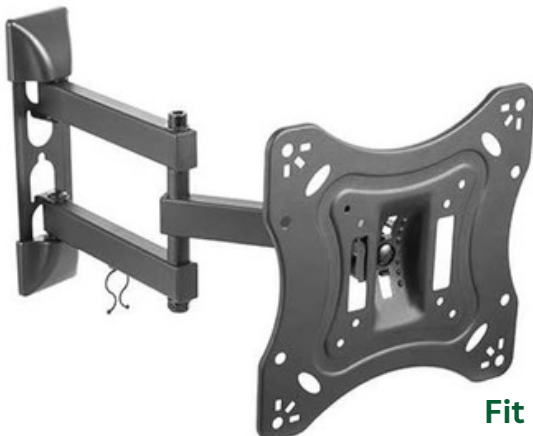

TV WALL MOUNT

HAM-888

Product Size: 650x420x200mm
Suggested TV Size: 32-70"

HAM-1075

Fit Screen Size: 43"-90"

HAM-1175

Fit Screen Size: 37"-80"

TV WALL MOUNT

HAM-501

Fit Screen Size: 37"-85"

HAM-502

Fit Screen Size: 23"-55"

HAM-503

Fit Screen Size: 23"-42"

TV WALL MOUNT

HAM-504

Dimensions (mm)

Fit Screen Size: 32"-55"

HAM-505

Fit Screen Size: 37"-75"

HAM-076

Dimensions (mm)

Fit Screen Size: 37"-70"

TV WALL MOUNT