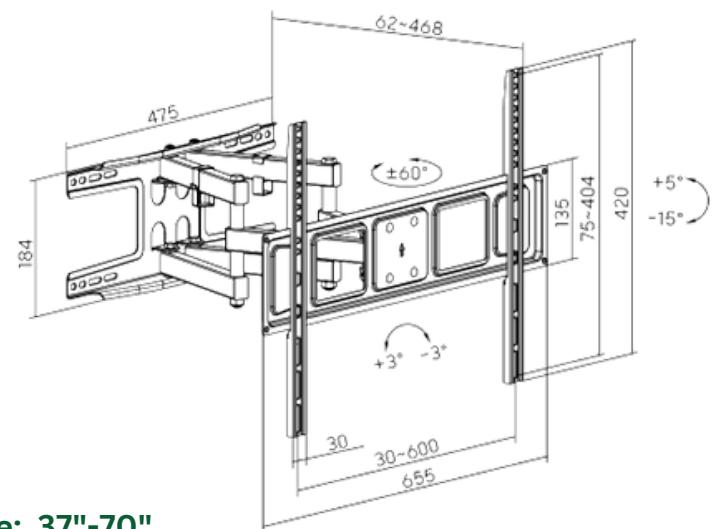

HMD-741

Fit Screen Size: 37"-70"

HMD-742

Fit Screen Size: 37"-70"

HAM-786

Dimensions (mm)

Fit Screen Size: 37"-70"

TV WALL MOUNT

HAM-710

Dimensions (mm)

Fit Screen Size: 37"-70"

HMD-725

Fit Screen Size: 37"-80"

HAM-775

Fit Screen Size: 37"-80"

TV WALL MOUNT