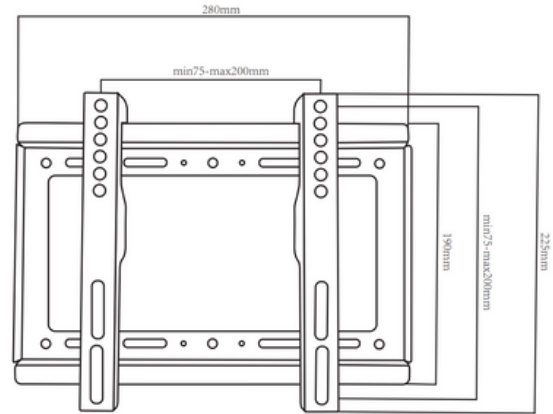

HAM-975

Dimensions (mm)

Fit Screen Size: 50"-100"

HAM-2026

Fit Screen Size: 60"-100"

HAM-2027

Fit Screen Size: 60"-100"

TV WALL MOUNT

HMD-200

Dimensions (mm)

Fit Screen Size: 60"-120"

HMD-788

Dimension (mm)

Fit Screen Size: 37"-75"

HMD-300

Fit Screen Size: 43"-80"

TV WALL MOUNT

HMD-511

Fit Screen Size: 14"-42"

HMD-512

Fit Screen Size: 26"-63"

HMD-513

Fit Screen Size: 40"-80"

TV WALL MOUNT

HMD-514

Fit Screen Size: 26"-55"

HMD-515

Fit Screen Size: 26"-65"

HMD-516

Fit Screen Size: 26"-55"

TV WALL MOUNT

MNL-502BB