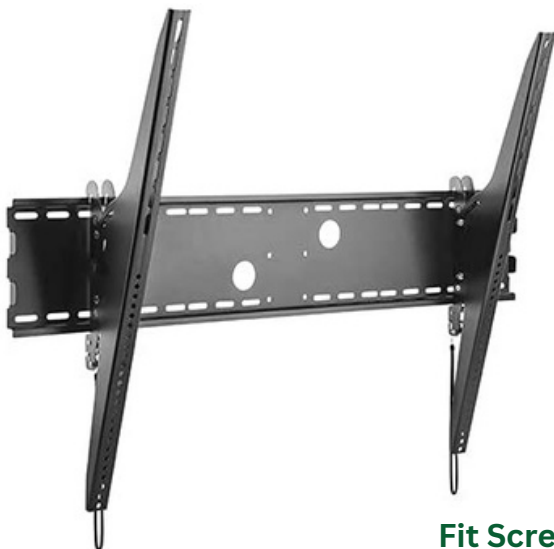

HAM-975

Dimensions (mm)

Fit Screen Size: 50"-100"

HAM-2026

Fit Screen Size: 60"-100"

HAM-2027

Fit Screen Size: 60"-100"

TV WALL MOUNT