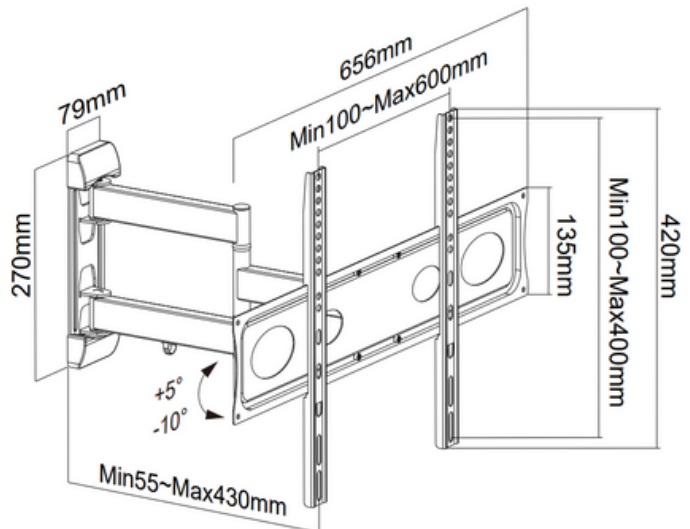

TV WALL MOUNT

HMD-511

Fit Screen Size: 14"-42"

HMD-512

Fit Screen Size: 26"-63"

HMD-513

Fit Screen Size: 40"-80"

TV WALL MOUNT

HMD-514

Fit Screen Size: 26"-55"

HMD-515

Fit Screen Size: 26"-65"

HMD-516

Fit Screen Size: 26"-55"

TV WALL MOUNT

MNL-502BB

Fit Screen Size: 25"-55"

MNL-503BB

Fit Screen Size: 25"-50"

MNL-504BB

Fit Screen Size: 32"-60"

TV WALL MOUNT

HMD-408BB

Fit Screen Size: 32"-70"

Dimensions (mm)

HAM-875

Fit Screen Size: 43"-90"

Dimensions (mm)

HMD-772

Fit Screen Size: 43"-90"

TV WALL MOUNT

SB-55