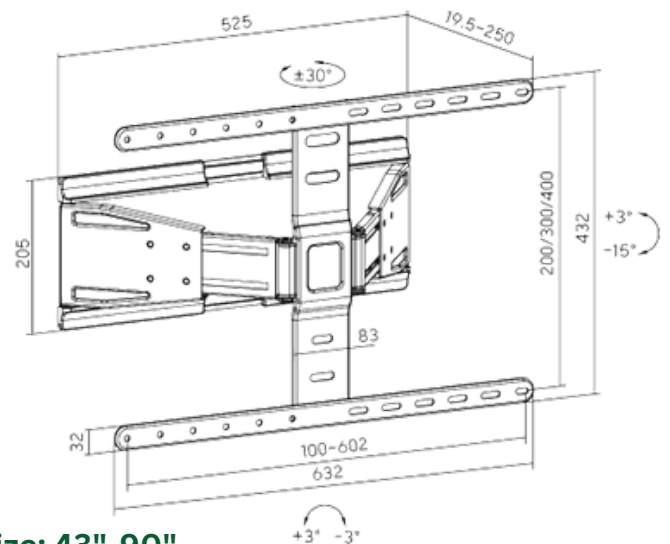

Fit Screen Size: 25"-55"

MNL-503BB

Fit Screen Size: 25"-50"

MNL-504BB

Fit Screen Size: 32"-60"

TV WALL MOUNT

HMD-408BB

Fit Screen Size: 32"-70"

Dimensions (mm)

HAM-875

Fit Screen Size: 43"-90"

Dimensions (mm)

HMD-772

Fit Screen Size: 43"-90"

TV WALL MOUNT

SB-55

Weight Capacity: 10kg (22lbs)
Depth Range: 42mm (1.7")

 www.hamoodtv.com

 sales@hamoodtv.com

 +966 591690076