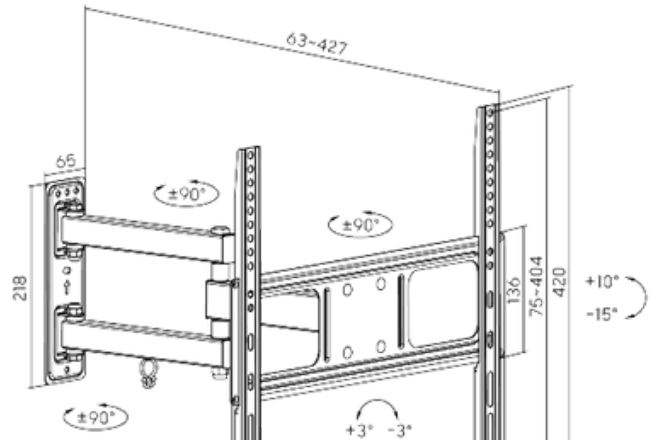

HAM-501

Fit Screen Size: 37"-85"

HAM-502

Fit Screen Size: 23"-55"

HAM-503

Fit Screen Size: 23"-42"

TV WALL MOUNT

HAM-504

Dimensions (mm)

Fit Screen Size: 32"-55"

HAM-505

Fit Screen Size: 37"-75"

HAM-076

Dimensions (mm)

Fit Screen Size: 37"-70"

TV WALL MOUNT