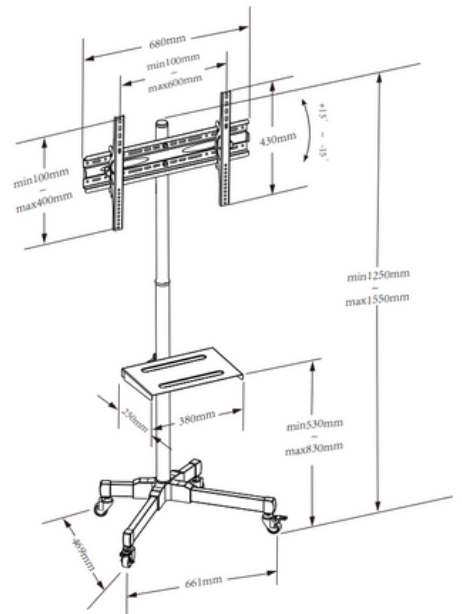

TV FLOOR STAND

PAD12-05AL

Height Adjustable: 28.5x44.9" (700-1100 mm)

HMD-747

Fit Screen Size: 50"-86"

HAM-2025BB

Fit Screen Size: 32"-58"

TV FLOOR STAND

HMD-748

Fit Screen Size: 60"-100"

HMD-100

Fit Screen Size: 32"-65"

HMD-517

Fit Screen Size: 55"-120"

TV FLOOR STAND

HMD-600