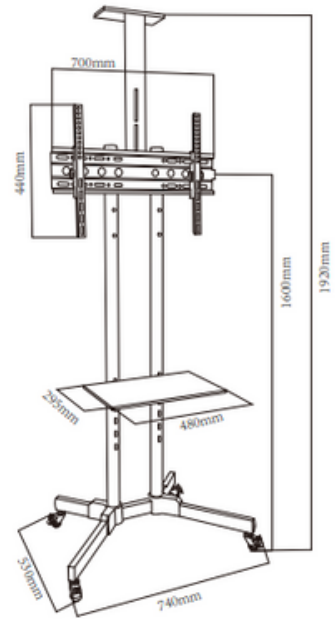

Fit Screen Size: 37"-75"

TV FLOOR STAND

HMD-738

Fit Screen Size: 37"-80"

HAM-2025

Fit Screen Size: 32"-55"

HAM-199

Fit Screen Size: 32"-75"

TV FLOOR STAND

PAD12-05AL

Height Adjustable: 28.5x44.9" (700-1100 mm)

HMD-747

Fit Screen Size: 50"-86"

HAM-2025BB

Fit Screen Size: 32"-58"

TV FLOOR STAND

HMD-748

Fit Screen Size: 60"-100"

HMD-100

Fit Screen Size: 32"-65"

HMD-517

Fit Screen Size: 55"-120"

TV FLOOR STAND

HMD-600

Fit Screen Size: 42"-86"

KMS-1700A

Fit Screen Size: 32"-70"

HMD-749

Fit Screen Size: 37"-75"

TV FLOOR STAND

HAM-703

Suggested TV Size: 52-100"