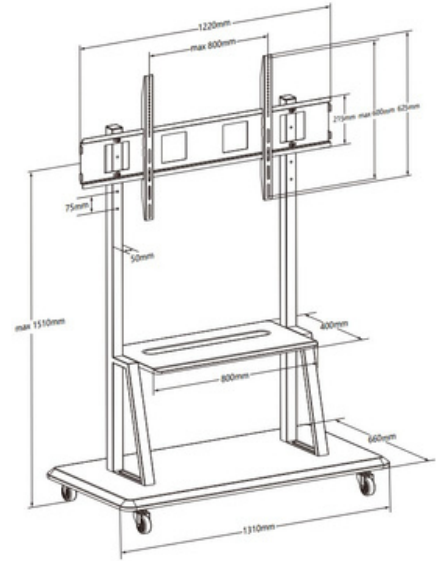

TV FLOOR STAND

HAM-120

Product Size: 720*700*(1250-1750)mm

HAM-2000W

Suggested TV Size: 55-110"

HAM-2000B

Suggested TV Size: 42-100"

TV FLOOR STAND

HAM-903

Suggested TV Size: 32-65"

HMD-739

Fit Screen Size: 37"-70"

HMD-740

Fit Screen Size: 37"-70"

TV FLOOR STAND

HAM-111