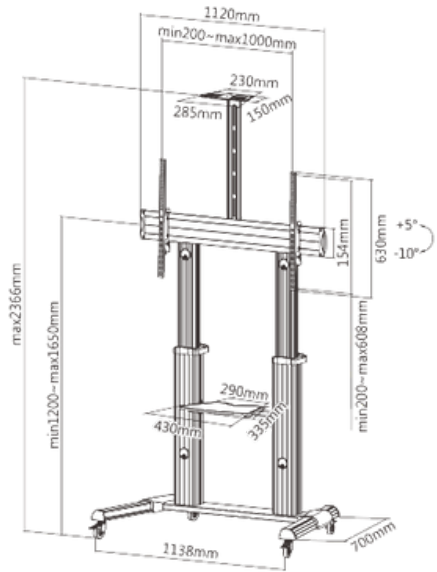

Fit Screen Size: 60"-100"

HAM-2024

Fit Screen Size: 60"-100"

TV FLOOR STAND

HAM-333

Fit Screen Size: 32"-75"

HAM-603

Fit Screen Size: 60"-100"

HMD-733

Fit Screen Size: 37"-70"

TV FLOOR STAND

HMD-736

Fit Screen Size: 37"-75"

HAM-444

Fit Screen Size: 32"-55"

HMD-737

TV FLOOR STAND

PAD12-05AL

Height Adjustable: 28.5x44.9" (700-1100 mm)

HMD-747

Fit Screen Size: 50"-86"

HAM-2025BB

Fit Screen Size: 32"-58"

TV FLOOR STAND