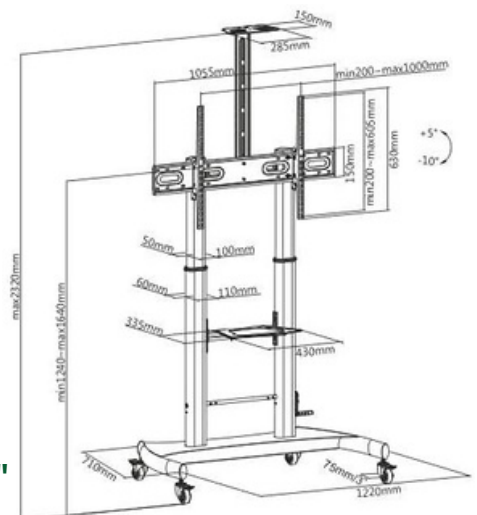

HAM-2021

Fit Screen Size: 37"-70"

HAM-2023

Fit Screen Size: 37"-70"

TV FLOOR STAND

HAM-222

Fit Screen Size: 37"-70"

HAM-2022

Fit Screen Size: 60"-100"

HAM-2024

Fit Screen Size: 60"-100"

TV FLOOR STAND

HAM-333

Fit Screen Size: 32"-75"

HAM-603

Fit Screen Size: 60"-100"

TV FLOOR STAND

PAD12-05AL

Height Adjustable: 28.5x44.9" (700-1100 mm)

HMD-747

Fit Screen Size: 50"-86"

HAM-2025BB

Fit Screen Size: 32"-58"

TV FLOOR STAND