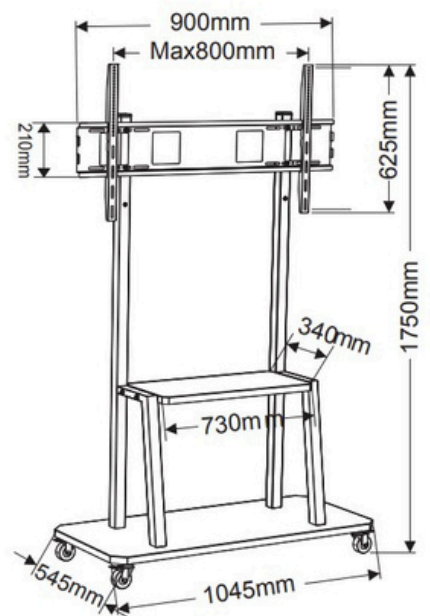

HAM-907

Suggested TV Size: 32-65"

TV FLOOR STAND

HAM-130

Suggested TV Size: 32-75"

HAM-166

Suggested TV Size: 32-75"

HAM-188

Suggested TV Size: 55-100"

TV FLOOR STAND

HAM-144

Suggested TV Size: 30-75"

HAM-210

Suggested TV Size: 32-75"

HAM-2030S

Suggested TV Size: 32-65"

TV FLOOR STAND

HAM-120

Product Size: 720*700*(1250-1750)mm

HAM-2000W

Suggested TV Size: 55-110"

HAM-2000B

Suggested TV Size: 42-100"

TV FLOOR STAND

TV FLOOR STAND

PAD12-05AL

Height Adjustable: 28.5x44.9" (700-1100 mm)

HMD-747

Fit Screen Size: 50"-86"

HAM-2025BB

Fit Screen Size: 32"-58"

TV FLOOR STAND