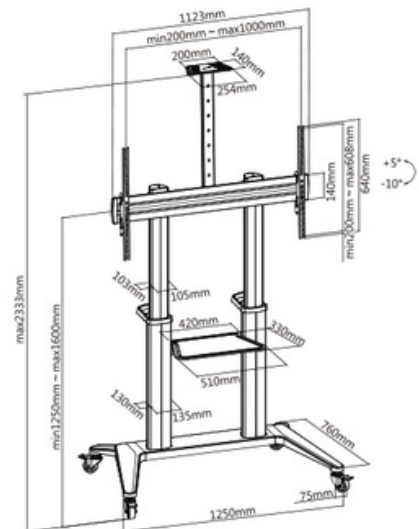

TV FLOOR STAND

PAD12-05AL

Height Adjustable: 28.5x44.9" (700-1100 mm)

HMD-747

Fit Screen Size: 50"-86"

HAM-2025BB

Fit Screen Size: 32"-58"

TV FLOOR STAND

HMD-748

Fit Screen Size: 60"-100"

HMD-100

Fit Screen Size: 32"-65"

HMD-517

Fit Screen Size: 55"-120"

TV FLOOR STAND

HMD-600

Fit Screen Size: 42"-86"

KMS-1700A

Fit Screen Size: 32"-70"

HMD-749

Fit Screen Size: 37"-75"

TV FLOOR STAND

HAM-703

Suggested TV Size: 52-100"

HMD-745

Fit Screen Size: 70"-120"

HMD-746

Fit Screen Size: 70"-120"

 www.hamoodtv.com

 sales@hamoodtv.com

 +966 591690076