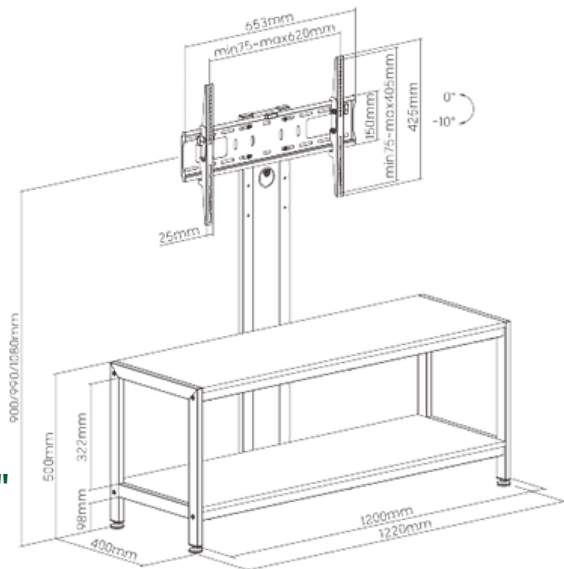

TV FLOOR STAND

HAM-120

Product Size: 720*700*(1250-1750)mm

HAM-2000W

Suggested TV Size: 55-110"

HAM-2000B

Suggested TV Size: 42-100"

TV FLOOR STAND

HAM-903

Suggested TV Size: 32-65"

HMD-739

Fit Screen Size: 37"-70"

HMD-740

Fit Screen Size: 37"-70"

TV FLOOR STAND

HAM-111