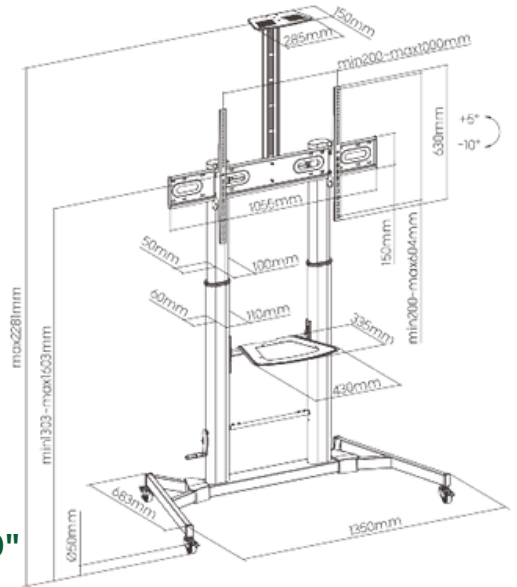

Fit Screen Size: 60"-100"

HAM-2024

Fit Screen Size: 60"-100"

TV FLOOR STAND

HAM-333

Fit Screen Size: 32"-75"

HAM-603

Fit Screen Size: 60"-100"

HMD-733

Fit Screen Size: 37"-70"

TV FLOOR STAND

HMD-736

Fit Screen Size: 37"-75"

HAM-444

Fit Screen Size: 32"-55"

HMD-737

TV FLOOR STAND

PAD12-05AL

Height Adjustable: 28.5x44.9" (700-1100 mm)

HMD-747

Fit Screen Size: 50"-86"

HAM-2025BB

Fit Screen Size: 32"-58"

TV FLOOR STAND