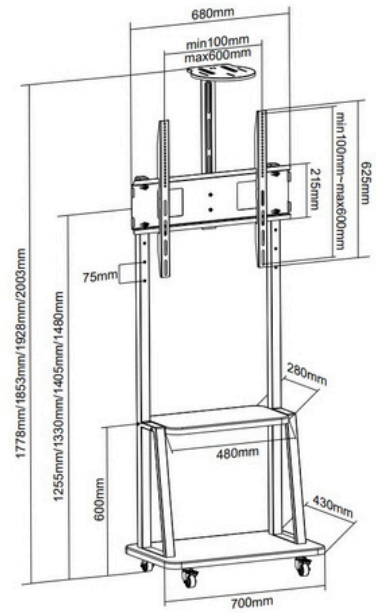

HAM-907

Suggested TV Size: 32-65"

TV FLOOR STAND

HAM-130

Suggested TV Size: 32-75"

HAM-166

Suggested TV Size: 32-75"

HAM-188

Suggested TV Size: 55-100"

TV FLOOR STAND

HAM-144

Suggested TV Size: 30-75"

HAM-210

Suggested TV Size: 32-75"

HAM-2030S

Suggested TV Size: 32-65"

TV FLOOR STAND

HAM-120

Product Size: 720*700*(1250-1750)mm

HAM-2000W

Suggested TV Size: 55-110"

HAM-2000B

Suggested TV Size: 42-100"

TV FLOOR STAND

TV FLOOR STAND

PAD12-05AL

Height Adjustable: 28.5x44.9" (700-1100 mm)

HMD-747

Fit Screen Size: 50"-86"

HAM-2025BB

Fit Screen Size: 32"-58"

TV FLOOR STAND