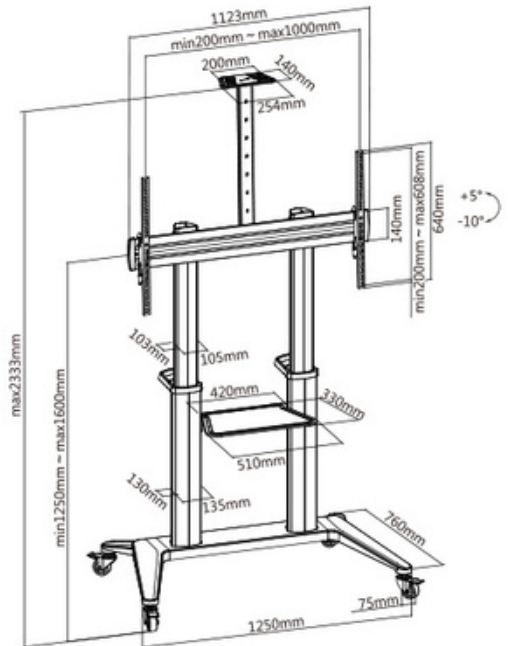

TV FLOOR STAND

PAD12-05AL

Height Adjustable: 28.5x44.9" (700-1100 mm)

HMD-747

Fit Screen Size: 50"-86"

HAM-2025BB

Fit Screen Size: 32"-58"

TV FLOOR STAND

HMD-748

Fit Screen Size: 60"-100"

HMD-100

Fit Screen Size: 32"-65"

HMD-517

Fit Screen Size: 55"-120"

TV FLOOR STAND

HMD-600

Fit Screen Size: 42"-86"

KMS-1700A

Fit Screen Size: 32"-70"

HMD-749

Fit Screen Size: 37"-75"

TV FLOOR STAND

HAM-703

Suggested TV Size: 52-100"

HMD-745

Fit Screen Size: 70"-120"

HMD-746

Fit Screen Size: 70"-120"

 www.hamoodtv.com

 sales@hamoodtv.com

 +966 591690076