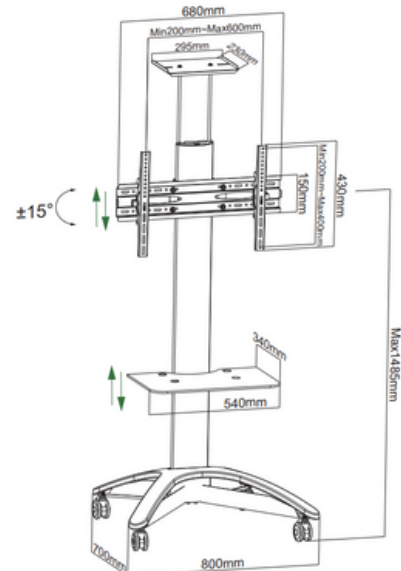

Fit Screen Size: 37"-75"

TV FLOOR STAND

HMD-738

Fit Screen Size: 37"-80"

HAM-2025

Fit Screen Size: 32"-55"

HAM-199

Fit Screen Size: 32"-75"

TV FLOOR STAND

PAD12-05AL

Height Adjustable: 28.5x44.9" (700-1100 mm)

HMD-747

Fit Screen Size: 50"-86"

HAM-2025BB

Fit Screen Size: 32"-58"

TV FLOOR STAND

HMD-748

Fit Screen Size: 60"-100"

HMD-100

Fit Screen Size: 32"-65"

HMD-517

Fit Screen Size: 55"-120"

TV FLOOR STAND

HMD-600