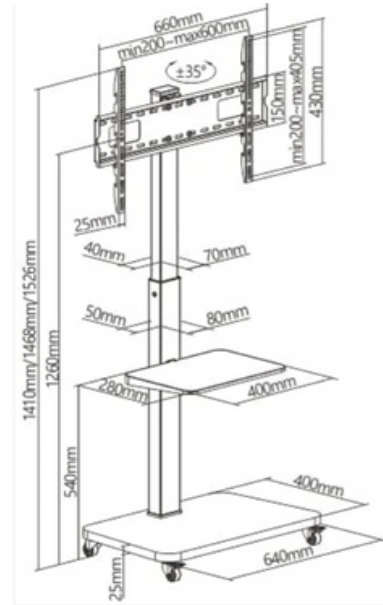

HMD-733

Fit Screen Size: 37"-70"

TV FLOOR STAND

HMD-736

Fit Screen Size: 37"-75"

HAM-444

Fit Screen Size: 32"-55"

HMD-737

Fit Screen Size: 37"-70"

TV FLOOR STAND

HAM-601

Fit Screen Size: 37"-75"

HAM-602

with casters

Fit Screen Size: 37"-70"

HAM-604

Fit Screen Size: 37"-75"

TV FLOOR STAND

HMD-738

Fit Screen Size: 37"-80"

HAM-2025

Fit Screen Size: 32"-55"

HAM-199

Fit Screen Size: 32"-75"

TV FLOOR STAND

PAD12-05AL

Height Adjustable: 28.5x44.9" (700-1100 mm)

HMD-747

Fit Screen Size: 50"-86"

HAM-2025BB

Fit Screen Size: 32"-58"

TV FLOOR STAND