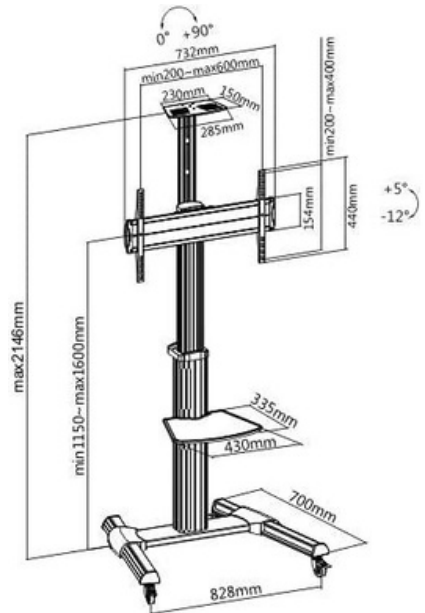

Fit Screen Size: 37"-70"