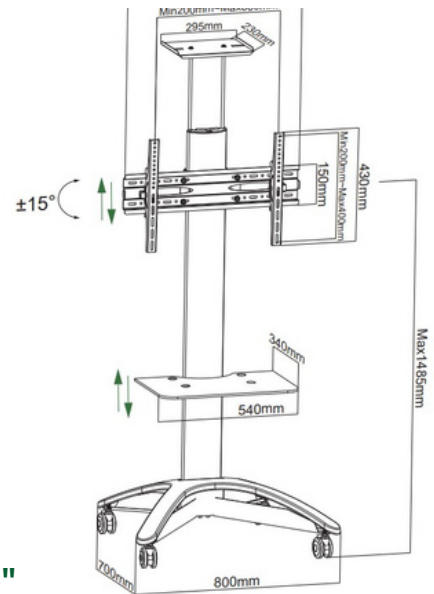

Suggested TV Size: 55-100"

TV FLOOR STAND

HAM-144

Suggested TV Size: 30-75"

HAM-210

Suggested TV Size: 32-75"

HAM-2030S

Suggested TV Size: 32-65"

TV FLOOR STAND

HAM-702

Suggested TV Size: 52-100"

TP0016B

HAM-2030B

Suggested TV Size: 32-65"

HAM-2030W

Suggested TV Size: 32-65"

TV FLOOR STAND

HAM-120

Product Size: 720*700*(1250-1750)mm

HAM-2000W

Suggested TV Size: 55-110"

HAM-2000B

Suggested TV Size: 42-100"

TV FLOOR STAND

TV FLOOR STAND

PAD12-05AL

Height Adjustable: 28.5x44.9" (700-1100 mm)

HMD-747

Fit Screen Size: 50"-86"

HAM-2025BB

Fit Screen Size: 32"-58"

TV FLOOR STAND