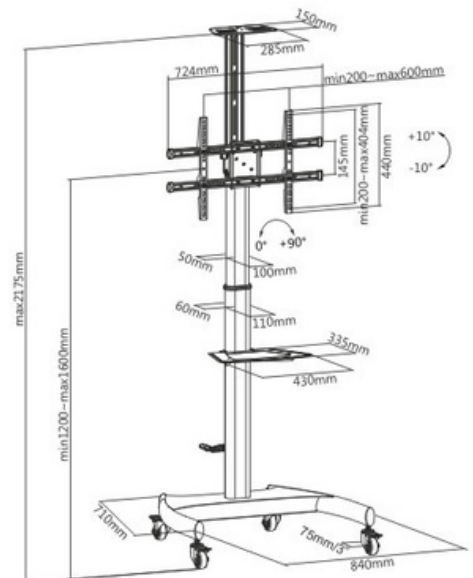

HAM-2021

Fit Screen Size: 37"-70"

HAM-2023

Fit Screen Size: 37"-70"

TV FLOOR STAND

HAM-222

Fit Screen Size: 37"-70"

HAM-2022

Fit Screen Size: 60"-100"

HAM-2024

Fit Screen Size: 60"-100"

TV FLOOR STAND

HAM-333

Fit Screen Size: 32"-75"

HAM-603

Fit Screen Size: 60"-100"

HMD-733

Fit Screen Size: 37"-70"

TV FLOOR STAND

HMD-736

Fit Screen Size: 37"-75"

HAM-444

Fit Screen Size: 32"-55"

HMD-737

TV FLOOR STAND

PAD12-05AL

Height Adjustable: 28.5x44.9" (700-1100 mm)

HMD-747

Fit Screen Size: 50"-86"

HAM-2025BB

Fit Screen Size: 32"-58"

TV FLOOR STAND