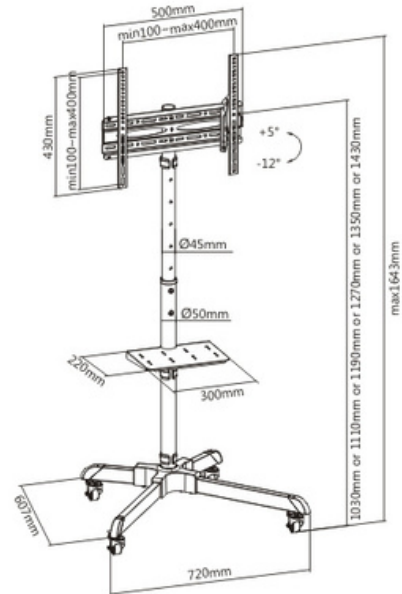

Fit Screen Size: 37"-70"

TV FLOOR STAND

HAM-601

Fit Screen Size: 37"-75"

HAM-602

with casters

Fit Screen Size: 37"-70"

HAM-604

Fit Screen Size: 37"-75"

TV FLOOR STAND

HMD-738

Fit Screen Size: 37"-80"

HAM-2025

Fit Screen Size: 32"-55"

HAM-199

Fit Screen Size: 32"-75"

TV FLOOR STAND

PAD12-05AL

Height Adjustable: 28.5x44.9" (700-1100 mm)

HMD-747

Fit Screen Size: 50"-86"

HAM-2025BB

Fit Screen Size: 32"-58"

TV FLOOR STAND

HMD-748

Fit Screen Size: 60"-100"

HMD-100

Fit Screen Size: 32"-65"

HMD-517

Fit Screen Size: 55"-120"

TV FLOOR STAND

HMD-600