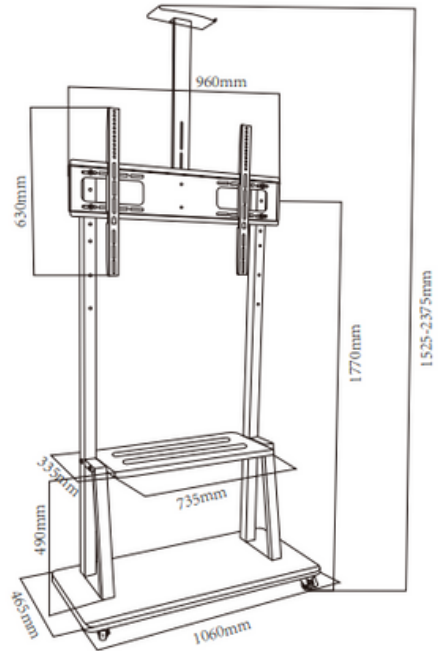

Fit Screen Size: 37"-75"

TV FLOOR STAND

HMD-738

Fit Screen Size: 37"-80"

HAM-2025

Fit Screen Size: 32"-55"

HAM-199

Fit Screen Size: 32"-75"

TV FLOOR STAND

PAD12-05AL

Height Adjustable: 28.5x44.9" (700-1100 mm)

HMD-747

Fit Screen Size: 50"-86"

HAM-2025BB

Fit Screen Size: 32"-58"

TV FLOOR STAND

HMD-748

Fit Screen Size: 60"-100"

HMD-100

Fit Screen Size: 32"-65"

HMD-517

Fit Screen Size: 55"-120"

TV FLOOR STAND

HMD-600

Fit Screen Size: 42"-86"

KMS-1700A

Fit Screen Size: 32"-70"

HMD-749

Fit Screen Size: 37"-75"

TV FLOOR STAND

HAM-703

Suggested TV Size: 52-100"