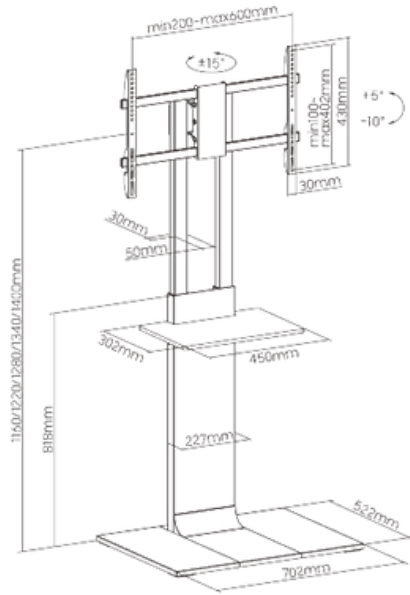

HMD-733

Fit Screen Size: 37"-70"

TV FLOOR STAND

HMD-736

Fit Screen Size: 37"-75"

HAM-444

Fit Screen Size: 32"-55"

HMD-737

Fit Screen Size: 37"-70"

TV FLOOR STAND

HAM-601

Fit Screen Size: 37"-75"

HAM-602

with casters

Fit Screen Size: 37"-70"

HAM-604

Fit Screen Size: 37"-75"

TV FLOOR STAND

HMD-738

Fit Screen Size: 37"-80"

HAM-2025

Fit Screen Size: 32"-55"

HAM-199

Fit Screen Size: 32"-75"

TV FLOOR STAND

PAD12-05AL

Height Adjustable: 28.5x44.9" (700-1100 mm)

HMD-747

Fit Screen Size: 50"-86"

HAM-2025BB

Fit Screen Size: 32"-58"

TV FLOOR STAND