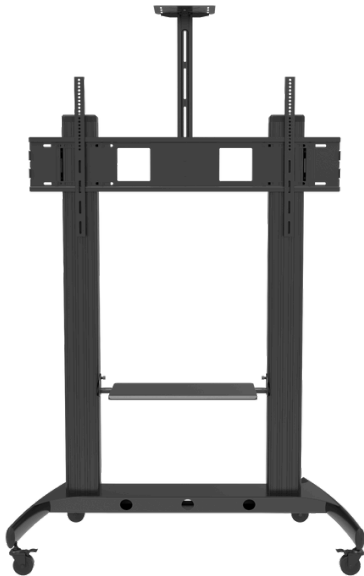

Suggested TV Size: 55-100"

TV FLOOR STAND

HAM-144

Suggested TV Size: 30-75"

HAM-210

Suggested TV Size: 32-75"

HAM-2030S

Suggested TV Size: 32-65"

TV FLOOR STAND

HAM-702

Suggested TV Size: 52-100"

TP0016B

HAM-2030B

Suggested TV Size: 32-65"

HAM-2030W

Suggested TV Size: 32-65"

TV FLOOR STAND

HAM-120

Product Size: 720*700*(1250-1750)mm

HAM-2000W

Suggested TV Size: 55-110"

HAM-2000B

Suggested TV Size: 42-100"

TV FLOOR STAND

HAM-903

Suggested TV Size: 32-65"

HMD-739

Fit Screen Size: 37"-70"

HMD-740

Fit Screen Size: 37"-70"

TV FLOOR STAND

HAM-111