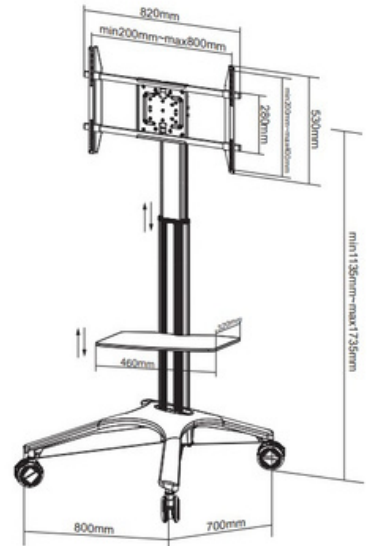

HAM-907

Suggested TV Size: 32-65"

TV FLOOR STAND

HAM-130

Suggested TV Size: 32-75"

HAM-166

Suggested TV Size: 32-75"

HAM-188

Suggested TV Size: 55-100"

TV FLOOR STAND

HAM-144

Suggested TV Size: 30-75"

HAM-210

Suggested TV Size: 32-75"

HAM-2030S

Suggested TV Size: 32-65"

TV FLOOR STAND

HAM-120

Product Size: 720*700*(1250-1750)mm

HAM-2000W

Suggested TV Size: 55-110"

HAM-2000B

Suggested TV Size: 42-100"

TV FLOOR STAND

TV FLOOR STAND

PAD12-05AL

Height Adjustable: 28.5x44.9" (700-1100 mm)

HMD-747

Fit Screen Size: 50"-86"

HAM-2025BB

Fit Screen Size: 32"-58"

TV FLOOR STAND