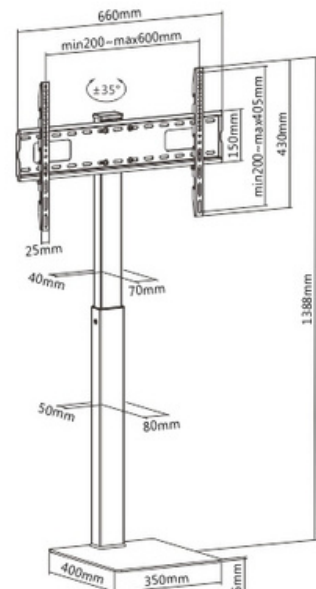

Fit Screen Size: 60"-100"

HAM-2024

Fit Screen Size: 60"-100"

TV FLOOR STAND

HAM-333

Fit Screen Size: 32"-75"

HAM-603

Fit Screen Size: 60"-100"

HMD-733

Fit Screen Size: 37"-70"

TV FLOOR STAND

HMD-736

Fit Screen Size: 37"-75"

HAM-444

Fit Screen Size: 32"-55"

HMD-737

Fit Screen Size: 37"-75"

TV FLOOR STAND

HMD-738

Fit Screen Size: 37"-80"

HAM-2025

Fit Screen Size: 32"-55"

HAM-199

Fit Screen Size: 32"-75"

TV FLOOR STAND

PAD12-05AL

Height Adjustable: 28.5x44.9" (700-1100 mm)

HMD-747

Fit Screen Size: 50"-86"

HAM-2025BB

Fit Screen Size: 32"-58"

TV FLOOR STAND