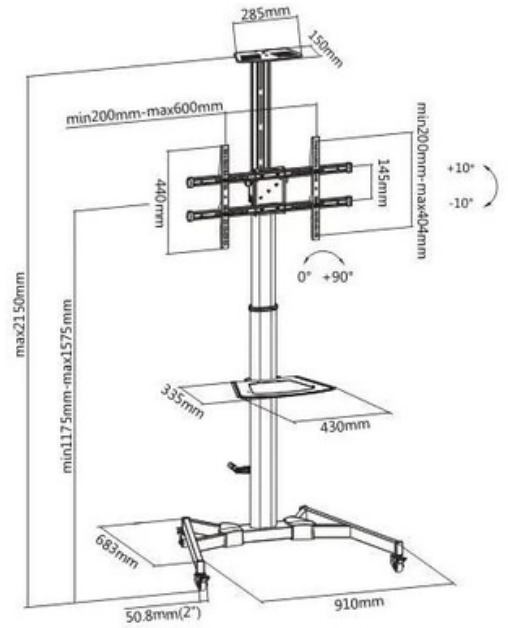

TV FLOOR STAND

HAM-120

Product Size: 720*700*(1250-1750)mm

HAM-2000W

Suggested TV Size: 55-110"

HAM-2000B

Suggested TV Size: 42-100"

TV FLOOR STAND

Suggested tv size: 55-100"

HAM-122

Suggested TV Size: 32-75"

HAM-133

Suggested TV Size: 32-75"

TV FLOOR STAND

HAM-2020

Fit Screen Size: 37"-70"

TV FLOOR STAND

PAD12-05AL

Height Adjustable: 28.5x44.9" (700-1100 mm)

HMD-747

Fit Screen Size: 50"-86"

HAM-2025BB

Fit Screen Size: 32"-58"

TV FLOOR STAND