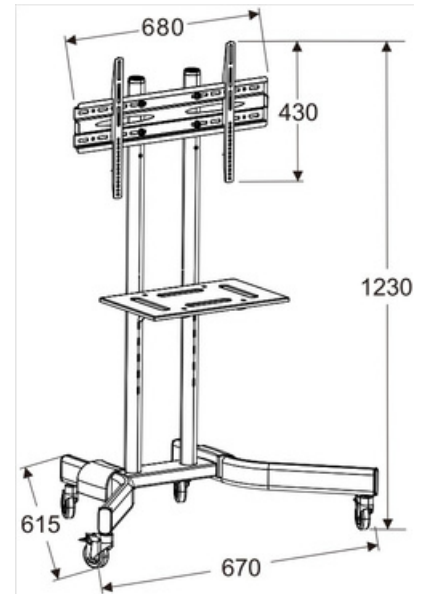

TV FLOOR STAND

HAM-120

Product Size: 720*700*(1250-1750)mm

HAM-2000W

Suggested TV Size: 55-110"

HAM-2000B

Suggested TV Size: 42-100"

TV FLOOR STAND

HAM-903

Suggested TV Size: 32-65"

HMD-739

Fit Screen Size: 37"-70"

HMD-740

Fit Screen Size: 37"-70"

TV FLOOR STAND

HAM-111

TV FLOOR STAND

PAD12-05AL

Height Adjustable: 28.5x44.9" (700-1100 mm)

HMD-747

Fit Screen Size: 50"-86"

HAM-2025BB

Fit Screen Size: 32"-58"

TV FLOOR STAND