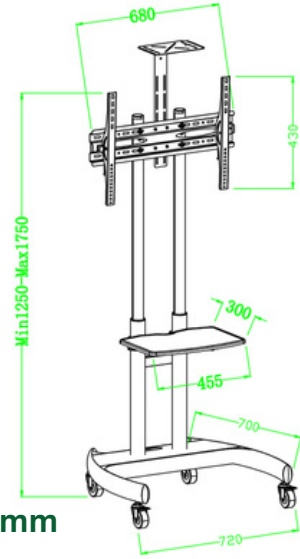

Suggested TV Size: 55-100"

TV FLOOR STAND

HAM-144

Suggested TV Size: 30-75"

HAM-210

Suggested TV Size: 32-75"

HAM-2030S

Suggested TV Size: 32-65"

TV FLOOR STAND

HAM-702

Suggested TV Size: 52-100"

TP0016B

HAM-2030B

Suggested TV Size: 32-65"

HAM-2030W

Suggested TV Size: 32-65"

TV FLOOR STAND

HAM-120

Product Size: 720*700*(1250-1750)mm

HAM-2000W

Suggested TV Size: 55-110"

HAM-2000B

Suggested TV Size: 42-100"

TV FLOOR STAND

TV FLOOR STAND

PAD12-05AL

Height Adjustable: 28.5x44.9" (700-1100 mm)

HMD-747

Fit Screen Size: 50"-86"

HAM-2025BB

Fit Screen Size: 32"-58"

TV FLOOR STAND