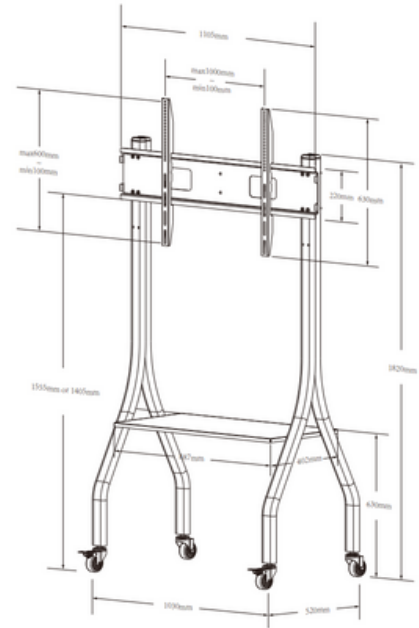

TV FLOOR STAND

PAD12-05AL

Height Adjustable: 28.5x44.9" (700-1100 mm)

HMD-747

Fit Screen Size: 50"-86"

HAM-2025BB

Fit Screen Size: 32"-58"

TV FLOOR STAND

HMD-748

Fit Screen Size: 60"-100"

HMD-100

Fit Screen Size: 32"-65"

HMD-517

Fit Screen Size: 55"-120"

TV FLOOR STAND

HMD-600

Fit Screen Size: 42"-86"

KMS-1700A

Fit Screen Size: 32"-70"

HMD-749

Fit Screen Size: 37"-75"

TV FLOOR STAND

HAM-703

Suggested TV Size: 52-100"

HMD-745

Fit Screen Size: 70"-120"

HMD-746

Fit Screen Size: 70"-120"

 www.hamoodtv.com

 sales@hamoodtv.com

 +966 591690076