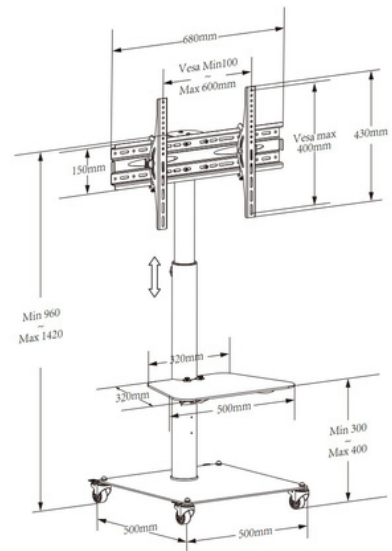

TV FLOOR STAND

HAM-702

Suggested TV Size: 52-100"

TP0016B

HAM-2030B

Suggested TV Size: 32-65"

HAM-2030W

Suggested TV Size: 32-65"

TV FLOOR STAND

HAM-120

Product Size: 720*700*(1250-1750)mm

HAM-2000W

Suggested TV Size: 55-110"

HAM-2000B

Suggested TV Size: 42-100"

TV FLOOR STAND

TV FLOOR STAND

PAD12-05AL

Height Adjustable: 28.5x44.9" (700-1100 mm)

HMD-747

Fit Screen Size: 50"-86"

HAM-2025BB

Fit Screen Size: 32"-58"

TV FLOOR STAND