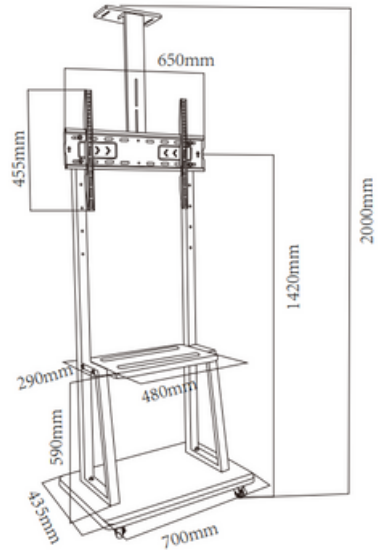

TV FLOOR STAND

PAD12-05AL

Height Adjustable: 28.5x44.9" (700-1100 mm)

HMD-747

Fit Screen Size: 50"-86"

HAM-2025BB

Fit Screen Size: 32"-58"

TV FLOOR STAND

HMD-748

Fit Screen Size: 60"-100"

HMD-100

Fit Screen Size: 32"-65"

HMD-517

Fit Screen Size: 55"-120"

TV FLOOR STAND

HMD-600

Fit Screen Size: 42"-86"

KMS-1700A

Fit Screen Size: 32"-70"

HMD-749

Fit Screen Size: 37"-75"

TV FLOOR STAND

HAM-703

Suggested TV Size: 52-100"