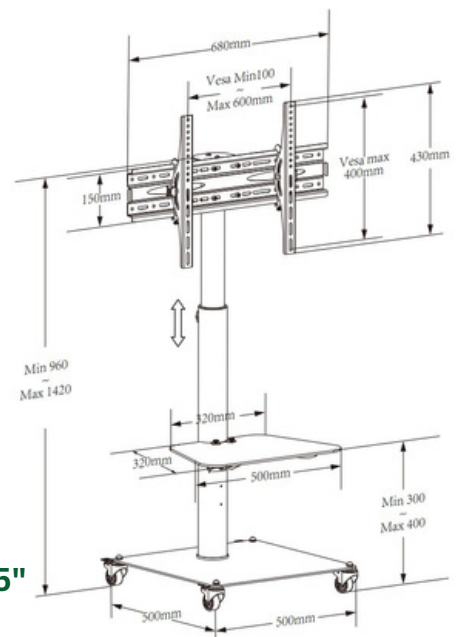

TV FLOOR STAND

HAM-702

Suggested TV Size: 52-100"

TP0016B

HAM-2030B

Suggested TV Size: 32-65"

HAM-2030W

Suggested TV Size: 32-65"

TV FLOOR STAND

HAM-120

Product Size: 720*700*(1250-1750)mm

HAM-2000W

Suggested TV Size: 55-110"

HAM-2000B

Suggested TV Size: 42-100"

TV FLOOR STAND

TV FLOOR STAND

PAD12-05AL

Height Adjustable: 28.5x44.9" (700-1100 mm)

HMD-747

Fit Screen Size: 50"-86"

HAM-2025BB

Fit Screen Size: 32"-58"

TV FLOOR STAND