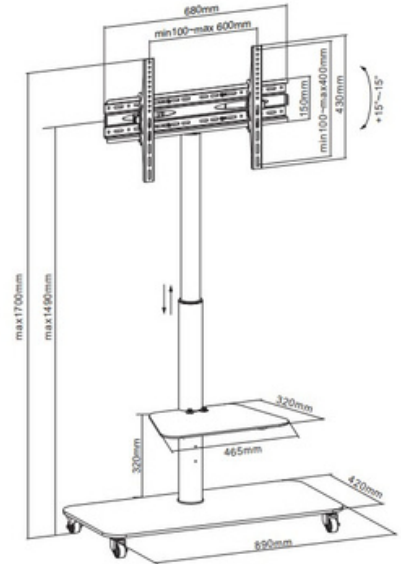

hamood

NEW CATALOGUE
HAMOOD
TV FLOOR
STAND

 www.hamoodtv.com
 sales@hamoodtv.com
 +966 591690076

TV FLOOR STAND

HAM-905

Suggested TV Size: 32-65"

HAM-906

Suggested TV Size: 32-65"

HAM-907

Suggested TV Size: 32-65"

TV FLOOR STAND

HAM-130

Suggested TV Size: 32-75"

HAM-166

Suggested TV Size: 32-75"

HAM-188

TV FLOOR STAND

HAM-120

Product Size: 720*700*(1250-1750)mm

HAM-2000W

Suggested TV Size: 55-110"

HAM-2000B

Suggested TV Size: 42-100"

TV FLOOR STAND

TV FLOOR STAND

PAD12-05AL

Height Adjustable: 28.5x44.9" (700-1100 mm)

HMD-747

Fit Screen Size: 50"-86"

HAM-2025BB

Fit Screen Size: 32"-58"

TV FLOOR STAND