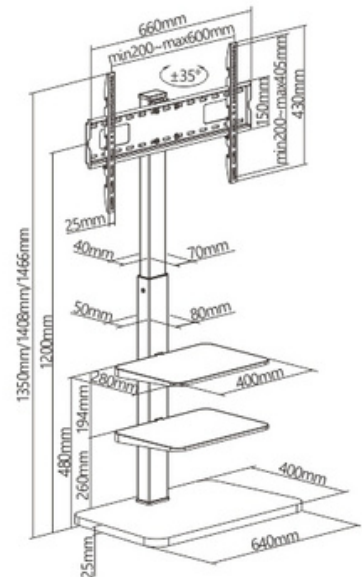

HMD-733

Fit Screen Size: 37"-70"

TV FLOOR STAND

HMD-736

Fit Screen Size: 37"-75"

HAM-444

Fit Screen Size: 32"-55"

HMD-737

Fit Screen Size: 37"-70"

TV FLOOR STAND

HAM-601

Fit Screen Size: 37"-75"

HAM-602

with casters

Fit Screen Size: 37"-70"

HAM-604

Fit Screen Size: 37"-75"

TV FLOOR STAND

HMD-738

Fit Screen Size: 37"-80"

HAM-2025

Fit Screen Size: 32"-55"

HAM-199

Fit Screen Size: 32"-75"

TV FLOOR STAND

PAD12-05AL

Height Adjustable: 28.5x44.9" (700-1100 mm)

HMD-747

Fit Screen Size: 50"-86"

HAM-2025BB

Fit Screen Size: 32"-58"

TV FLOOR STAND