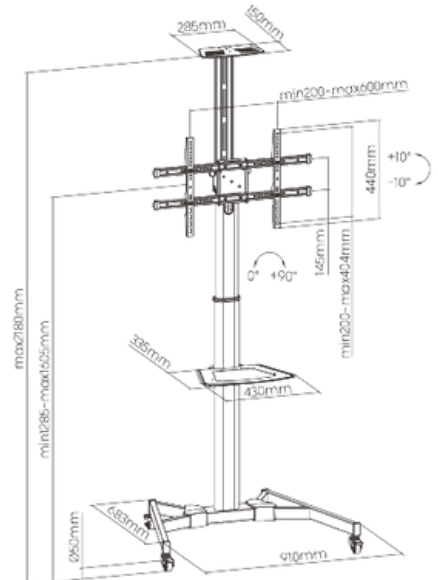

TV FLOOR STAND

PAD12-05AL

Height Adjustable: 28.5x44.9" (700-1100 mm)

HMD-747

Fit Screen Size: 50"-86"

HAM-2025BB

Fit Screen Size: 32"-58"

TV FLOOR STAND

HMD-748

Fit Screen Size: 60"-100"

HMD-100

Fit Screen Size: 32"-65"

HMD-517

Fit Screen Size: 55"-120"

TV FLOOR STAND

HMD-600

Fit Screen Size: 42"-86"

KMS-1700A

Fit Screen Size: 32"-70"

HMD-749

Fit Screen Size: 37"-75"

TV FLOOR STAND

HAM-703

Suggested TV Size: 52-100"

HMD-745

Fit Screen Size: 70"-120"

HMD-746

Fit Screen Size: 70"-120"

 www.hamoodtv.com

 sales@hamoodtv.com

 +966 591690076