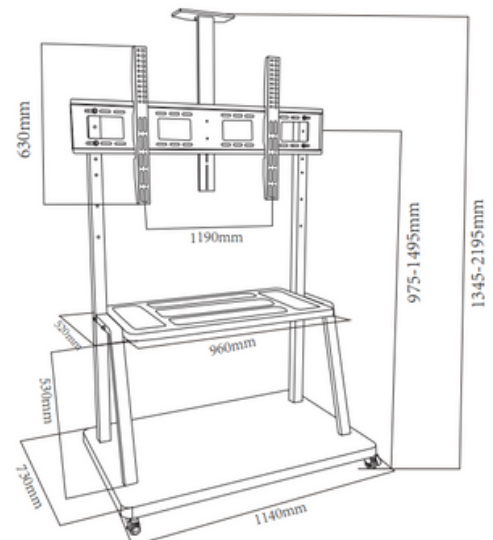

TV FLOOR STAND

PAD12-05AL

Height Adjustable: 28.5x44.9" (700-1100 mm)

HMD-747

Fit Screen Size: 50"-86"

HAM-2025BB

Fit Screen Size: 32"-58"

TV FLOOR STAND

HMD-748

Fit Screen Size: 60"-100"

HMD-100

Fit Screen Size: 32"-65"

HMD-517

Fit Screen Size: 55"-120"

TV FLOOR STAND

HMD-600

Fit Screen Size: 42"-86"

KMS-1700A

Fit Screen Size: 32"-70"

HMD-749

Fit Screen Size: 37"-75"

TV FLOOR STAND

HAM-703

Suggested TV Size: 52-100"