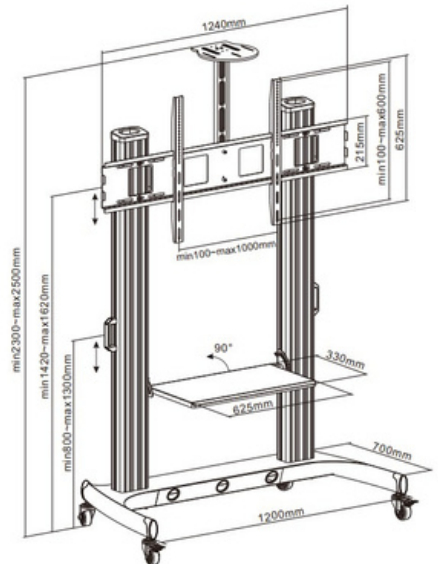

TV FLOOR STAND

HAM-702

Suggested TV Size: 52-100"

TP0016B

HAM-2030B

Suggested TV Size: 32-65"

HAM-2030W

Suggested TV Size: 32-65"

TV FLOOR STAND

HAM-120

Product Size: 720*700*(1250-1750)mm

HAM-2000W

Suggested TV Size: 55-110"

HAM-2000B

Suggested TV Size: 42-100"

TV FLOOR STAND

TV FLOOR STAND

PAD12-05AL

Height Adjustable: 28.5x44.9" (700-1100 mm)

HMD-747

Fit Screen Size: 50"-86"

HAM-2025BB

Fit Screen Size: 32"-58"

TV FLOOR STAND