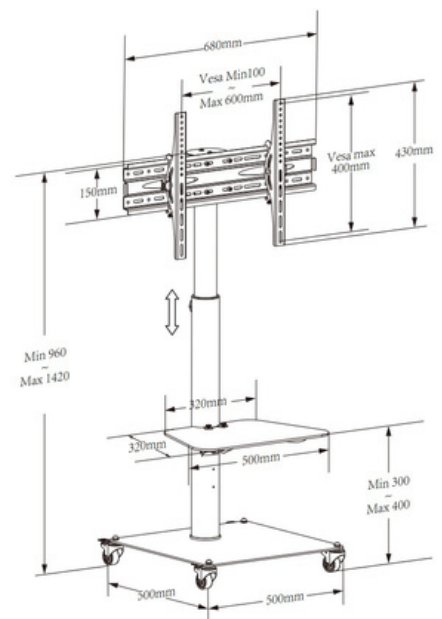

Suggested TV Size: 55-100"

TV FLOOR STAND

HAM-144

Suggested TV Size: 30-75"

HAM-210

Suggested TV Size: 32-75"

HAM-2030S

Suggested TV Size: 32-65"

TV FLOOR STAND

HAM-702

Suggested TV Size: 52-100"

TP0016B

HAM-2030B

Suggested TV Size: 32-65"

HAM-2030W

Suggested TV Size: 32-65"

TV FLOOR STAND

HAM-120

Product Size: 720*700*(1250-1750)mm

HAM-2000W

Suggested TV Size: 55-110"

HAM-2000B

Suggested TV Size: 42-100"

TV FLOOR STAND

TV FLOOR STAND

PAD12-05AL

Height Adjustable: 28.5x44.9" (700-1100 mm)

HMD-747

Fit Screen Size: 50"-86"

HAM-2025BB

Fit Screen Size: 32"-58"

TV FLOOR STAND