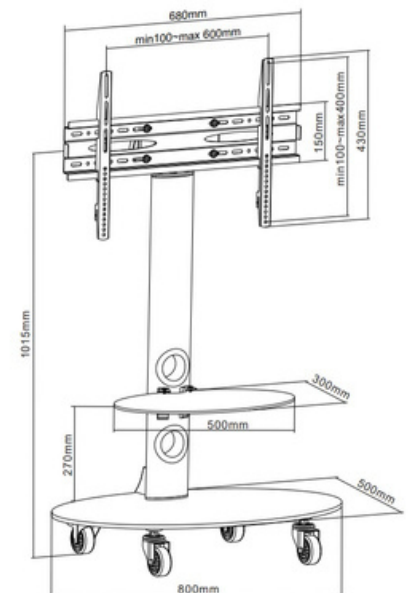

hamood

NEW CATALOGUE
HAMOOD
TV FLOOR
STAND

 www.hamoodtv.com
 sales@hamoodtv.com
 +966 591690076

TV FLOOR STAND

HAM-905

Suggested TV Size: 32-65"

HAM-906

Suggested TV Size: 32-65"

HAM-907

Suggested TV Size: 32-65"

TV FLOOR STAND

HAM-130

Suggested TV Size: 32-75"

HAM-166

Suggested TV Size: 32-75"

HAM-188

TV FLOOR STAND

HAM-120

Product Size: 720*700*(1250-1750)mm

HAM-2000W

Suggested TV Size: 55-110"

HAM-2000B

Suggested TV Size: 42-100"

TV FLOOR STAND

TV FLOOR STAND

PAD12-05AL

Height Adjustable: 28.5x44.9" (700-1100 mm)

HMD-747

Fit Screen Size: 50"-86"

HAM-2025BB

Fit Screen Size: 32"-58"

TV FLOOR STAND