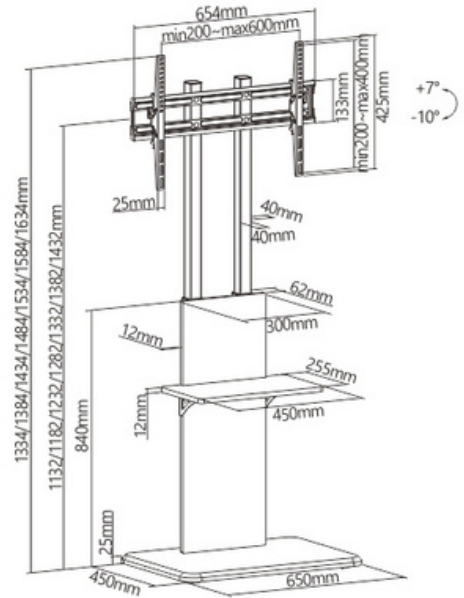

Fit Screen Size: 37"-70"

TV FLOOR STAND

HAM-601

Fit Screen Size: 37"-75"

HAM-602

with casters

Fit Screen Size: 37"-70"

HAM-604

Fit Screen Size: 37"-75"

TV FLOOR STAND

HMD-738

Fit Screen Size: 37"-80"

HAM-2025

Fit Screen Size: 32"-55"

HAM-199

Fit Screen Size: 32"-75"

TV FLOOR STAND

PAD12-05AL

Height Adjustable: 28.5x44.9" (700-1100 mm)

HMD-747

Fit Screen Size: 50"-86"

HAM-2025BB

Fit Screen Size: 32"-58"

TV FLOOR STAND

HMD-748

Fit Screen Size: 60"-100"

HMD-100

Fit Screen Size: 32"-65"

HMD-517

Fit Screen Size: 55"-120"

TV FLOOR STAND

HMD-600