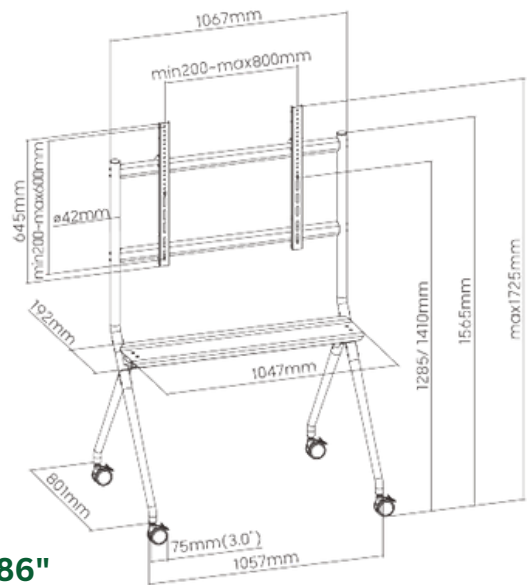

Fit Screen Size: 37"-75"

TV FLOOR STAND

HMD-738

Fit Screen Size: 37"-80"

HAM-2025

Fit Screen Size: 32"-55"

HAM-199

Fit Screen Size: 32"-75"

TV FLOOR STAND

PAD12-05AL

Height Adjustable: 28.5x44.9" (700-1100 mm)

HMD-747

Fit Screen Size: 50"-86"

HAM-2025BB

Fit Screen Size: 32"-58"

TV FLOOR STAND

HMD-748

Fit Screen Size: 60"-100"

HMD-100

Fit Screen Size: 32"-65"

HMD-517

Fit Screen Size: 55"-120"

TV FLOOR STAND

HMD-600