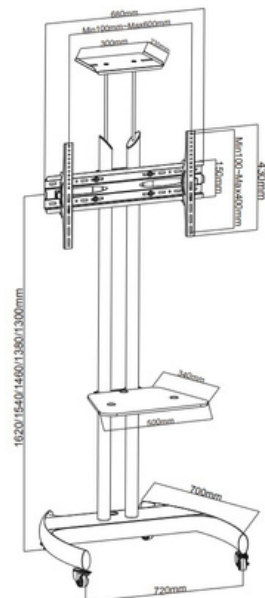

TV FLOOR STAND

HAM-120

Product Size: 720*700*(1250-1750)mm

HAM-2000W

Suggested TV Size: 55-110"

HAM-2000B

Suggested TV Size: 42-100"

TV FLOOR STAND

HAM-903

Suggested TV Size: 32-65"

HMD-739

Fit Screen Size: 37"-70"

HMD-740

Fit Screen Size: 37"-70"

TV FLOOR STAND

HAM-111

Suggested tv size: 55-100"

HAM-122

Suggested TV Size: 32-75"

HAM-133

Suggested TV Size: 32-75"

TV FLOOR STAND

HAM-2020

Fit Screen Size: 37"-70"

TV FLOOR STAND

PAD12-05AL

Height Adjustable: 28.5x44.9" (700-1100 mm)

HMD-747

Fit Screen Size: 50"-86"

HAM-2025BB

Fit Screen Size: 32"-58"

TV FLOOR STAND