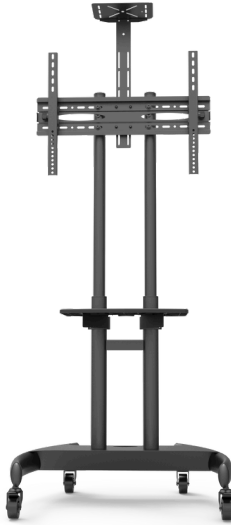

Suggested TV Size: 55-100"

TV FLOOR STAND

HAM-144

Suggested TV Size: 30-75"

HAM-210

Suggested TV Size: 32-75"

HAM-2030S

Suggested TV Size: 32-65"

TV FLOOR STAND

HAM-702

Suggested TV Size: 52-100"

TP0016B

HAM-2030B

Suggested TV Size: 32-65"

HAM-2030W

Suggested TV Size: 32-65"

TV FLOOR STAND

HAM-120

Product Size: 720*700*(1250-1750)mm

HAM-2000W

Suggested TV Size: 55-110"

HAM-2000B

Suggested TV Size: 42-100"

TV FLOOR STAND

HAM-903

Suggested TV Size: 32-65"

HMD-739

Fit Screen Size: 37"-70"

HMD-740

Fit Screen Size: 37"-70"

TV FLOOR STAND

HAM-111