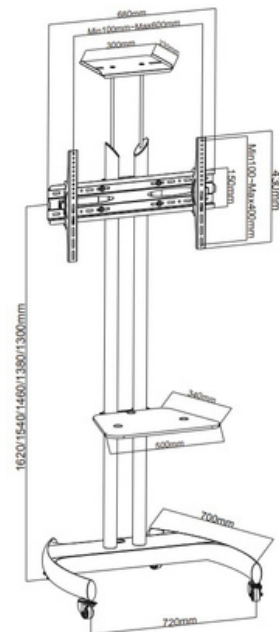

TV FLOOR STAND

HAM-120

Product Size: 720*700*(1250-1750)mm

HAM-2000W

Suggested TV Size: 55-110"

HAM-2000B

Suggested TV Size: 42-100"

TV FLOOR STAND

HAM-903

Suggested TV Size: 32-65"

HMD-739

Fit Screen Size: 37"-70"

HMD-740

Fit Screen Size: 37"-70"

TV FLOOR STAND

HAM-111

Suggested tv size: 55-100"

HAM-122

Suggested TV Size: 32-75"

HAM-133

Suggested TV Size: 32-75"

TV FLOOR STAND

HAM-2020

Fit Screen Size: 37"-70"

TV FLOOR STAND

PAD12-05AL

Height Adjustable: 28.5x44.9" (700-1100 mm)

HMD-747

Fit Screen Size: 50"-86"

HAM-2025BB

Fit Screen Size: 32"-58"

TV FLOOR STAND