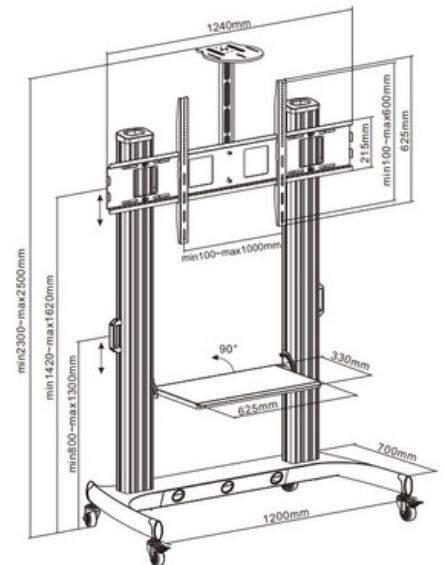

TV FLOOR STAND

HAM-702

Suggested TV Size: 52-100"

TP0016B

HAM-2030B

Suggested TV Size: 32-65"

HAM-2030W

Suggested TV Size: 32-65"

TV FLOOR STAND

HAM-120

Product Size: 720*700*(1250-1750)mm

HAM-2000W

Suggested TV Size: 55-110"

HAM-2000B

Suggested TV Size: 42-100"

TV FLOOR STAND

HAM-903

Suggested TV Size: 32-65"

HMD-739

Fit Screen Size: 37"-70"

HMD-740

Fit Screen Size: 37"-70"

TV FLOOR STAND

HAM-111

TV FLOOR STAND

PAD12-05AL

Height Adjustable: 28.5x44.9" (700-1100 mm)

HMD-747

Fit Screen Size: 50"-86"

HAM-2025BB

Fit Screen Size: 32"-58"

TV FLOOR STAND