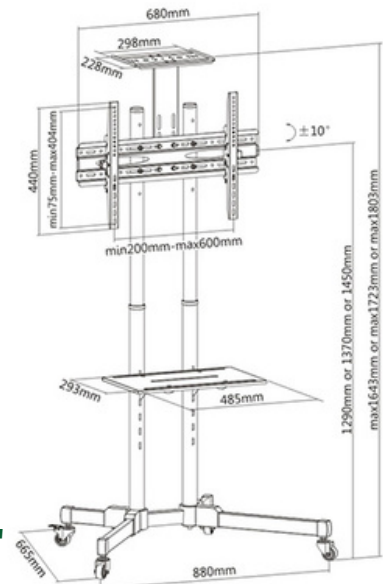

Fit Screen Size: 60"-100"

HAM-2024

Fit Screen Size: 60"-100"

TV FLOOR STAND

HAM-333

Fit Screen Size: 32"-75"

HAM-603

Fit Screen Size: 60"-100"

HMD-733

Fit Screen Size: 37"-70"

TV FLOOR STAND

HMD-736

Fit Screen Size: 37"-75"

HAM-444

Fit Screen Size: 32"-55"

HMD-737

TV FLOOR STAND

PAD12-05AL

Height Adjustable: 28.5x44.9" (700-1100 mm)

HMD-747

Fit Screen Size: 50"-86"

HAM-2025BB

Fit Screen Size: 32"-58"

TV FLOOR STAND