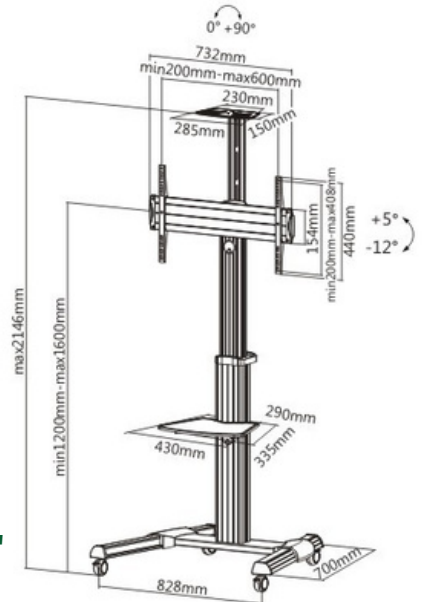

HAM-2021

Fit Screen Size: 37"-70"

HAM-2023

Fit Screen Size: 37"-70"

TV FLOOR STAND

HAM-222

Fit Screen Size: 37"-70"

HAM-2022

Fit Screen Size: 60"-100"

HAM-2024

Fit Screen Size: 60"-100"

TV FLOOR STAND

HAM-333

Fit Screen Size: 32"-75"

HAM-603

Fit Screen Size: 60"-100"

HMD-733

Fit Screen Size: 37"-70"

TV FLOOR STAND

HMD-736

Fit Screen Size: 37"-75"

HAM-444

Fit Screen Size: 32"-55"

HMD-737

TV FLOOR STAND

PAD12-05AL

Height Adjustable: 28.5x44.9" (700-1100 mm)

HMD-747

Fit Screen Size: 50"-86"

HAM-2025BB

Fit Screen Size: 32"-58"

TV FLOOR STAND