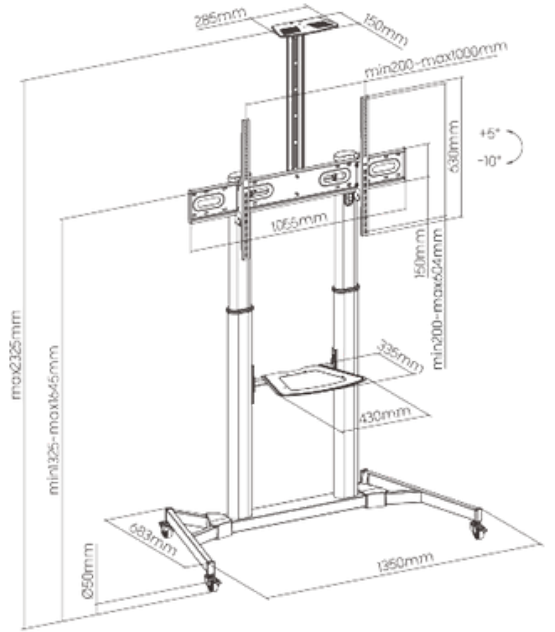

Fit Screen Size: 37"-75"

TV FLOOR STAND

HMD-738

Fit Screen Size: 37"-80"

HAM-2025

Fit Screen Size: 32"-55"

HAM-199

Fit Screen Size: 32"-75"

TV FLOOR STAND

PAD12-05AL

Height Adjustable: 28.5x44.9" (700-1100 mm)

HMD-747

Fit Screen Size: 50"-86"

HAM-2025BB

Fit Screen Size: 32"-58"

TV FLOOR STAND

HMD-748

Fit Screen Size: 60"-100"

HMD-100

Fit Screen Size: 32"-65"

HMD-517

Fit Screen Size: 55"-120"

TV FLOOR STAND

HMD-600