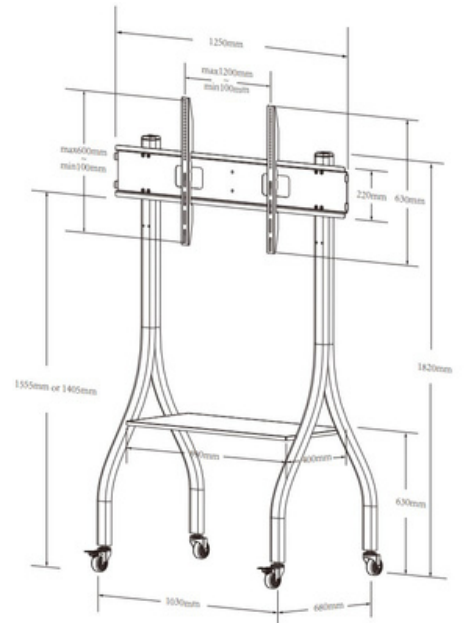

Suggested TV Size: 55-100"

TV FLOOR STAND

HAM-144

Suggested TV Size: 30-75"

HAM-210

Suggested TV Size: 32-75"

HAM-2030S

Suggested TV Size: 32-65"

TV FLOOR STAND

HAM-702

Suggested TV Size: 52-100"

TP0016B

HAM-2030B

Suggested TV Size: 32-65"

HAM-2030W

Suggested TV Size: 32-65"

TV FLOOR STAND

HAM-120

Product Size: 720*700*(1250-1750)mm

HAM-2000W

Suggested TV Size: 55-110"

HAM-2000B

Suggested TV Size: 42-100"

TV FLOOR STAND

TV FLOOR STAND

PAD12-05AL

Height Adjustable: 28.5x44.9" (700-1100 mm)

HMD-747

Fit Screen Size: 50"-86"

HAM-2025BB

Fit Screen Size: 32"-58"

TV FLOOR STAND