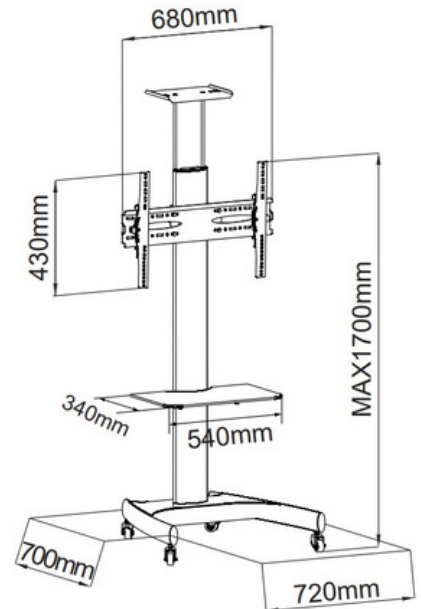

HAM-907

Suggested TV Size: 32-65"

TV FLOOR STAND

HAM-130

Suggested TV Size: 32-75"

HAM-166

Suggested TV Size: 32-75"

HAM-188

Suggested TV Size: 55-100"

TV FLOOR STAND

HAM-144

Suggested TV Size: 30-75"

HAM-210

Suggested TV Size: 32-75"

HAM-2030S

Suggested TV Size: 32-65"

TV FLOOR STAND

HAM-120

Product Size: 720*700*(1250-1750)mm

HAM-2000W

Suggested TV Size: 55-110"

HAM-2000B

Suggested TV Size: 42-100"

TV FLOOR STAND

TV FLOOR STAND

PAD12-05AL

Height Adjustable: 28.5x44.9" (700-1100 mm)

HMD-747

Fit Screen Size: 50"-86"

HAM-2025BB

Fit Screen Size: 32"-58"

TV FLOOR STAND