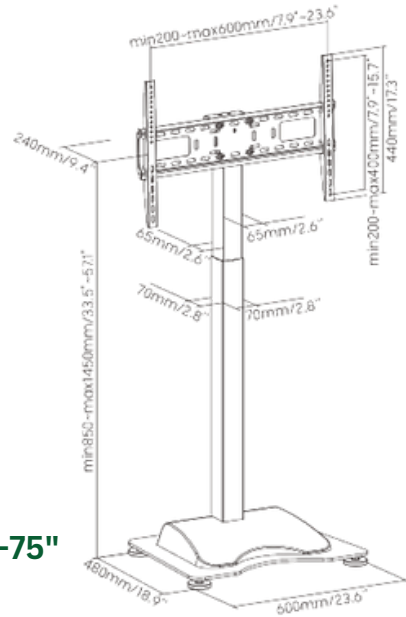

HMD-733

Fit Screen Size: 37"-70"

TV FLOOR STAND

HMD-736

Fit Screen Size: 37"-75"

HAM-444

Fit Screen Size: 32"-55"

HMD-737

Fit Screen Size: 37"-70"

TV FLOOR STAND

HAM-601

Fit Screen Size: 37"-75"

HAM-602

with casters

Fit Screen Size: 37"-70"

HAM-604

TV FLOOR STAND

PAD12-05AL

Height Adjustable: 28.5x44.9" (700-1100 mm)

HMD-747

Fit Screen Size: 50"-86"

HAM-2025BB

Fit Screen Size: 32"-58"

TV FLOOR STAND