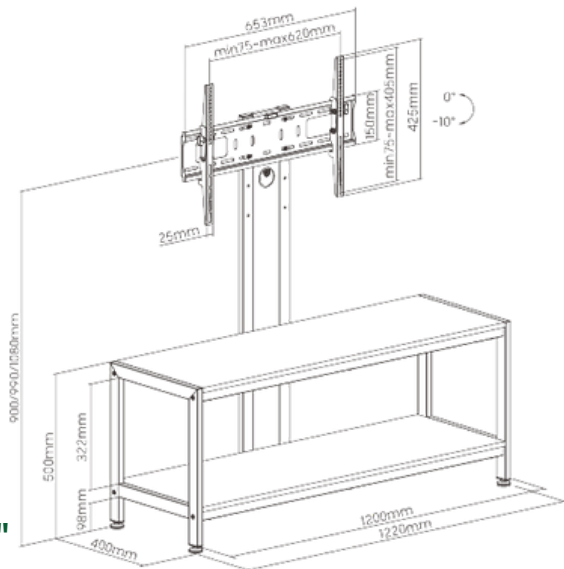

TV FLOOR STAND

HAM-120

Product Size: 720*700*(1250-1750)mm

HAM-2000W

Suggested TV Size: 55-110"

HAM-2000B

Suggested TV Size: 42-100"

TV FLOOR STAND

HAM-903

Suggested TV Size: 32-65"

HMD-739

Fit Screen Size: 37"-70"

HMD-740

Fit Screen Size: 37"-70"

TV FLOOR STAND

HAM-111