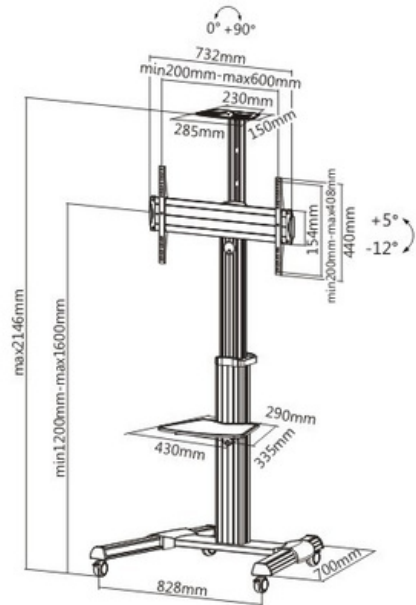

HAM-2021

Fit Screen Size: 37"-70"

HAM-2023

Fit Screen Size: 37"-70"

TV FLOOR STAND

HAM-222

Fit Screen Size: 37"-70"

HAM-2022

Fit Screen Size: 60"-100"

HAM-2024

Fit Screen Size: 60"-100"

TV FLOOR STAND

HAM-333

Fit Screen Size: 32"-75"

HAM-603

Fit Screen Size: 60"-100"

HMD-733

Fit Screen Size: 37"-70"

TV FLOOR STAND

HMD-736

Fit Screen Size: 37"-75"

HAM-444

Fit Screen Size: 32"-55"

HMD-737

TV FLOOR STAND

PAD12-05AL

Height Adjustable: 28.5x44.9" (700-1100 mm)

HMD-747

Fit Screen Size: 50"-86"

HAM-2025BB

Fit Screen Size: 32"-58"

TV FLOOR STAND