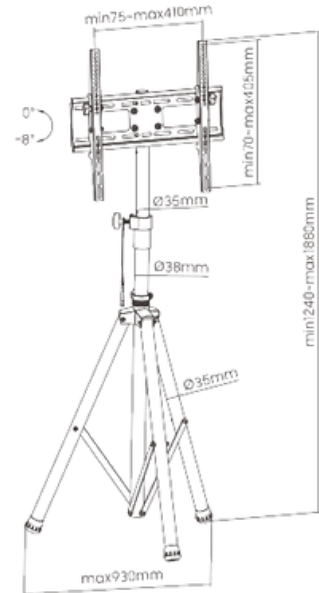

Fit Screen Size: 60"-100"

HAM-2024

Fit Screen Size: 60"-100"

TV FLOOR STAND

HAM-333

Fit Screen Size: 32"-75"

HAM-603

Fit Screen Size: 60"-100"

HMD-733

Fit Screen Size: 37"-70"

TV FLOOR STAND

HMD-736

Fit Screen Size: 37"-75"

HAM-444

Fit Screen Size: 32"-55"

HMD-737

Fit Screen Size: 37"-70"

TV FLOOR STAND

HAM-601

Fit Screen Size: 37"-75"

HAM-602

with casters

Fit Screen Size: 37"-70"

HAM-604

TV FLOOR STAND

PAD12-05AL

Height Adjustable: 28.5x44.9" (700-1100 mm)

HMD-747

Fit Screen Size: 50"-86"

HAM-2025BB

Fit Screen Size: 32"-58"

TV FLOOR STAND