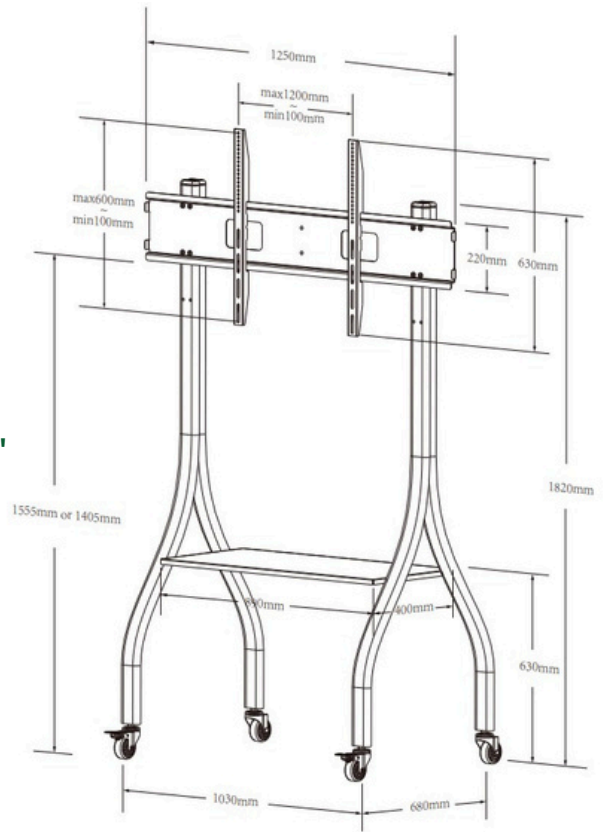

Size: 52-100"