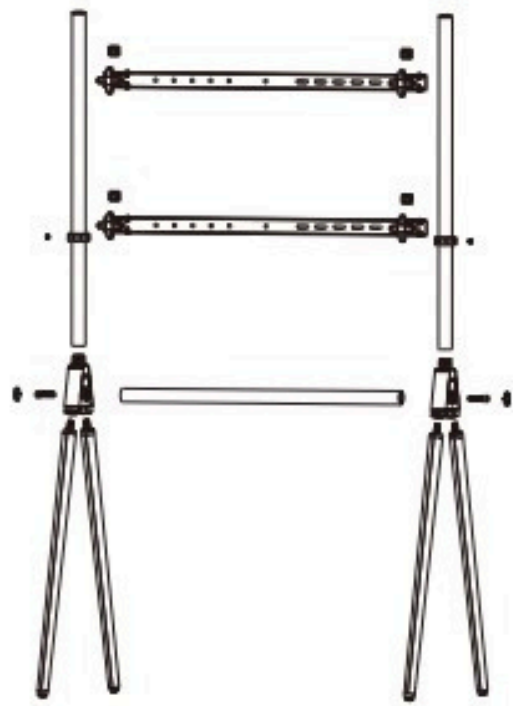

TV FLOOR LEG STANDS

HAM-150

TV Size: 32-70"

HMD-160

Size: 32-65"