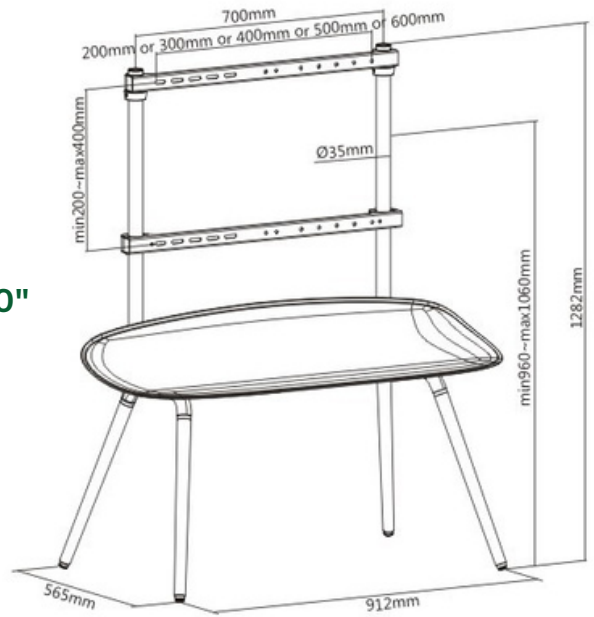

# TV FLOOR LEG STAND

## HMD-731

Size: 55-70"

## HMD-732

Size: 32-65"

## HMD-735

Size: 45-65"

Dimensions (mm)