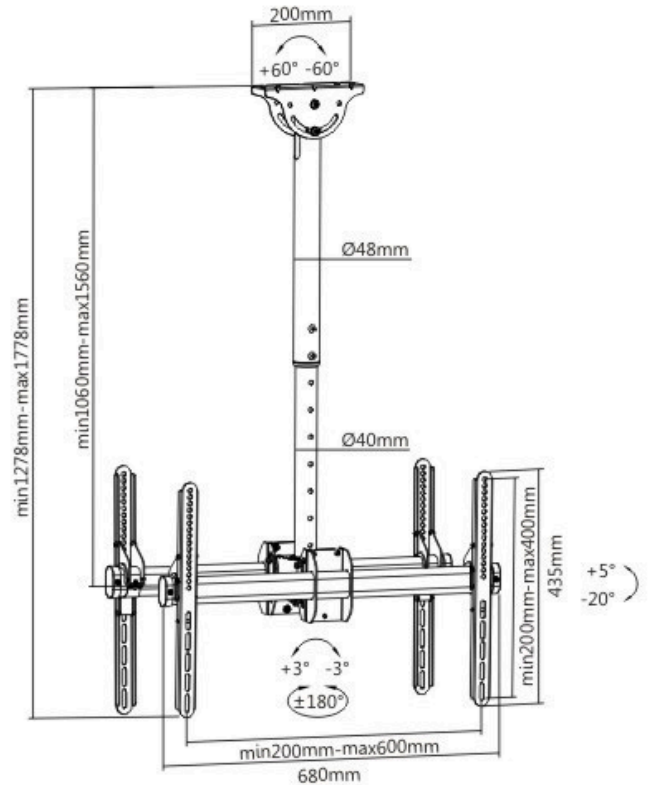

HAM-507

Size: 32-55"

TV Ceiling Mount

HAM-508

Size: 37-70"

HAM-509

Size: 37-70"

TV Ceiling Mount

HAM-510

Size: 37-80"

HAM-555

Size: 32-70"

www.hamoodtv.com

sales@hamoodtv.com

+966 591690076