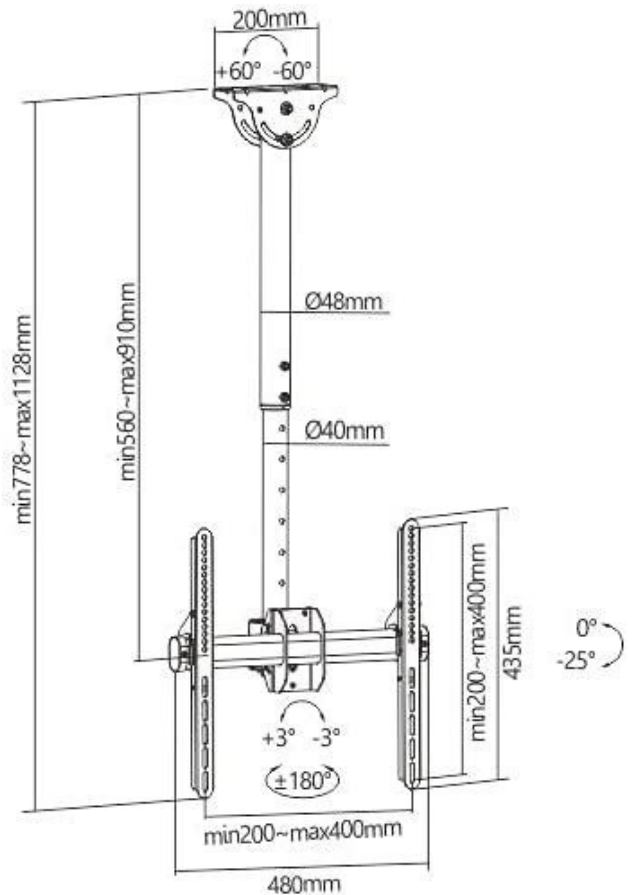

hamood

NEW CATALOGUE
HAMOOD
TV CEILING

www.hamoodtv.com

sales@hamoodtv.com

+966 591690076

TV Ceiling Mount

HAM-506

Size: 37-70"

HAM-507

Size: 32-55"

TV Ceiling Mount

HAM-508

Size: 37-70"

HAM-509

Size: 37-70"

TV Ceiling Mount

HAM-510

Size: 37-80"

HAM-555

Size: 32-70"

www.hamoodtv.com

sales@hamoodtv.com

+966 591690076