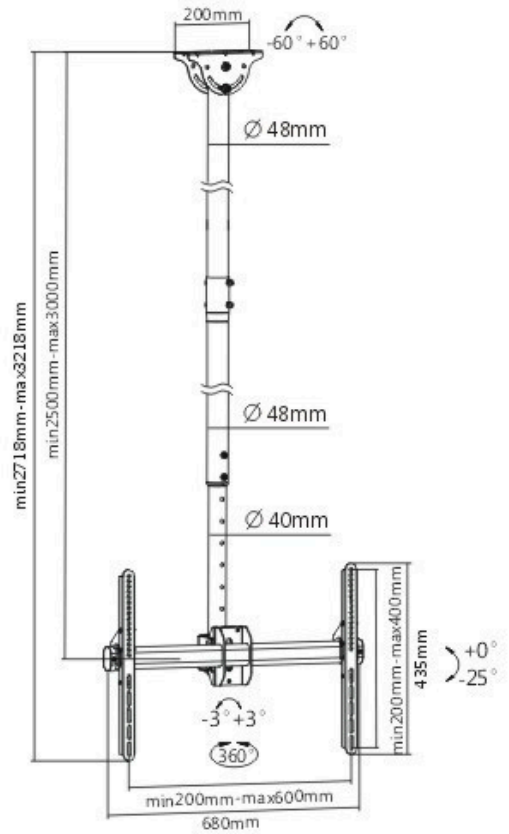

HAM-507

Size: 32-55"

TV Ceiling Mount

HAM-508

Size: 37-70"

HAM-509

Size: 37-70"

TV Ceiling Mount

HAM-510

Size: 37-80"

HAM-555

Size: 32-70"

www.hamoodtv.com

sales@hamoodtv.com

+966 591690076