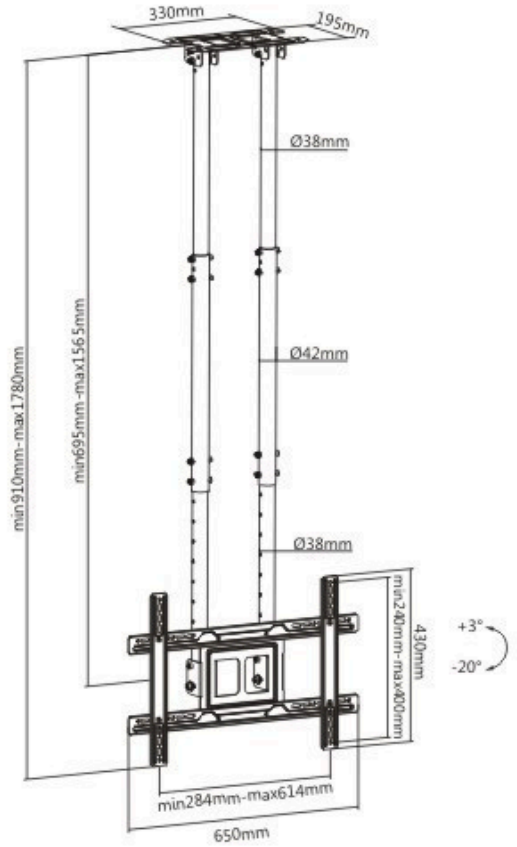

HAM-507

Size: 32-55"

TV Ceiling Mount

HAM-508

Size: 37-70"

HAM-509

Size: 37-70"

TV Ceiling Mount

HAM-510

Size: 37-80"

HAM-555

Size: 32-70"

www.hamoodtv.com

sales@hamoodtv.com

+966 591690076