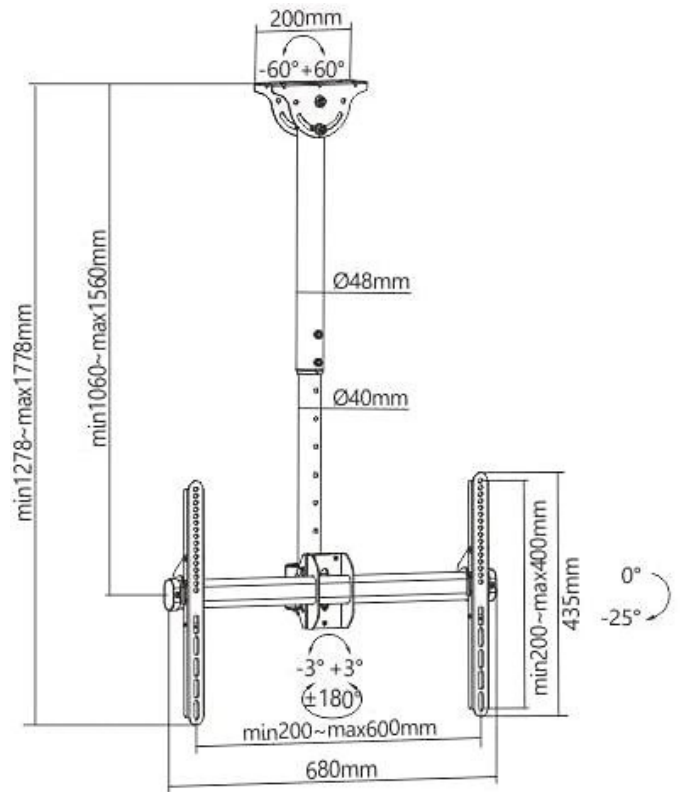

hamood

NEW CATALOGUE
HAMOOD
TV CEILING

www.hamoodtv.com

sales@hamoodtv.com

+966 591690076

TV Ceiling Mount

HAM-506

Size: 37-70"

HAM-507

Size: 32-55"

TV Ceiling Mount

HAM-508

Size: 37-70"

HAM-509

Size: 37-70"

TV Ceiling Mount

HAM-510

Size: 37-80"

HAM-555

Size: 32-70"

www.hamoodtv.com

sales@hamoodtv.com

+966 591690076