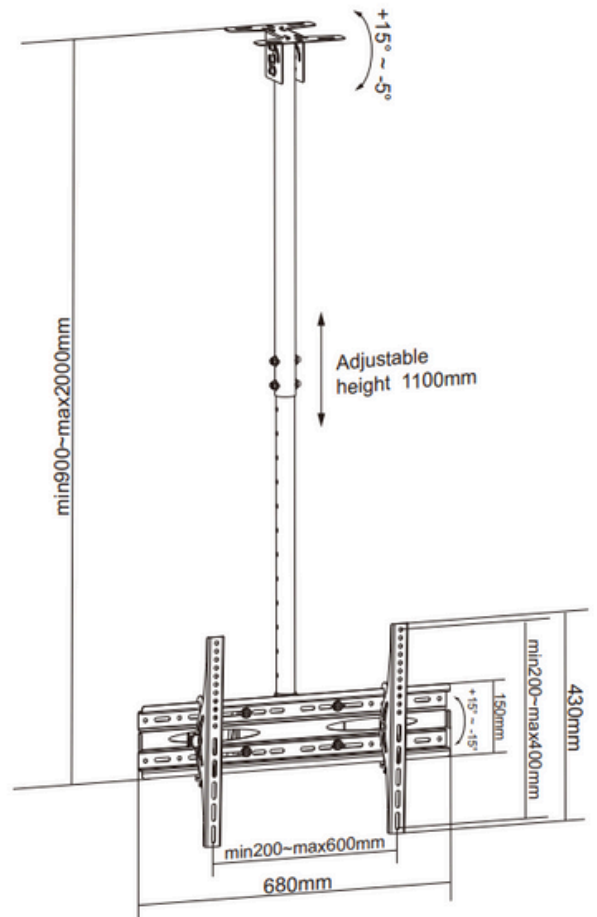

HAM-507

Size: 32-55"

TV Ceiling Mount

HAM-508

Size: 37-70"

HAM-509

Size: 37-70"

TV Ceiling Mount

HAM-510

Size: 37-80"

HAM-555

Size: 32-70"

www.hamoodtv.com

sales@hamoodtv.com

+966 591690076