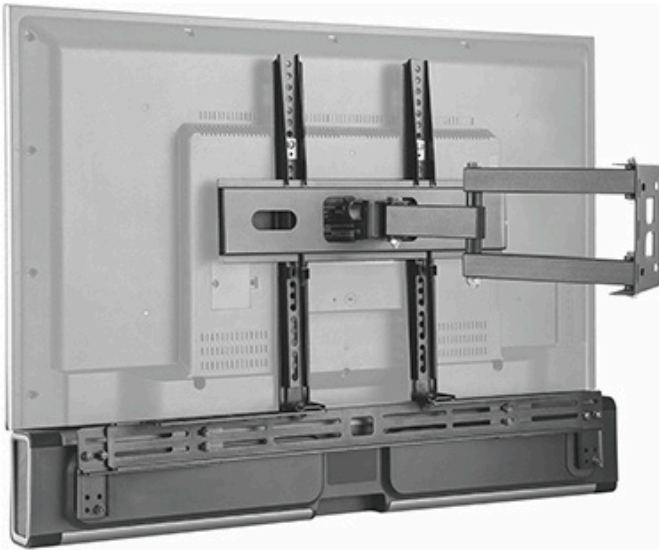

10kg (22lbs)

Installation

VESA Compatible

Depth Range

42mm (1.7")

Dimensions

81x1044x550mm (3.2"x41.1"x21.7")

<https://hamoodtv.com>

SB-55

TV-ATTACHED SOUNDBAR BRACKET WITH DEPTH ADJUSTMENT

hamood

Perfect Home & Office TV Bracket: The Ultimate Solution for Your Entertainment Setup!

SB-55

TV-ATTACHED SOUNDBAR BRACKET WITH DEPTH ADJUSTMENT

Description:

Transform your home entertainment experience with our innovative TV-Attached Soundbar Bracket with Depth Adjustment. Designed to seamlessly integrate your soundbar with your TV, this bracket offers an exceptional combination of functionality, style, and convenience.

FEATURES

- **Versatile Compatibility:** Fits most TVs and soundbars, ensuring a perfect match for your setup.
- **Depth Adjustment:** Customize the depth to achieve the optimal alignment of your soundbar with your TV screen for enhanced audio performance.
- **Sleek Design:** Modern and minimalistic, this bracket complements any home décor while keeping your entertainment area clutter-free.
- **Easy Installation:** Quick and hassle-free setup with all necessary hardware included.
- **Sturdy Construction:** Made from high-quality materials, this bracket ensures stability and long-lasting durability.