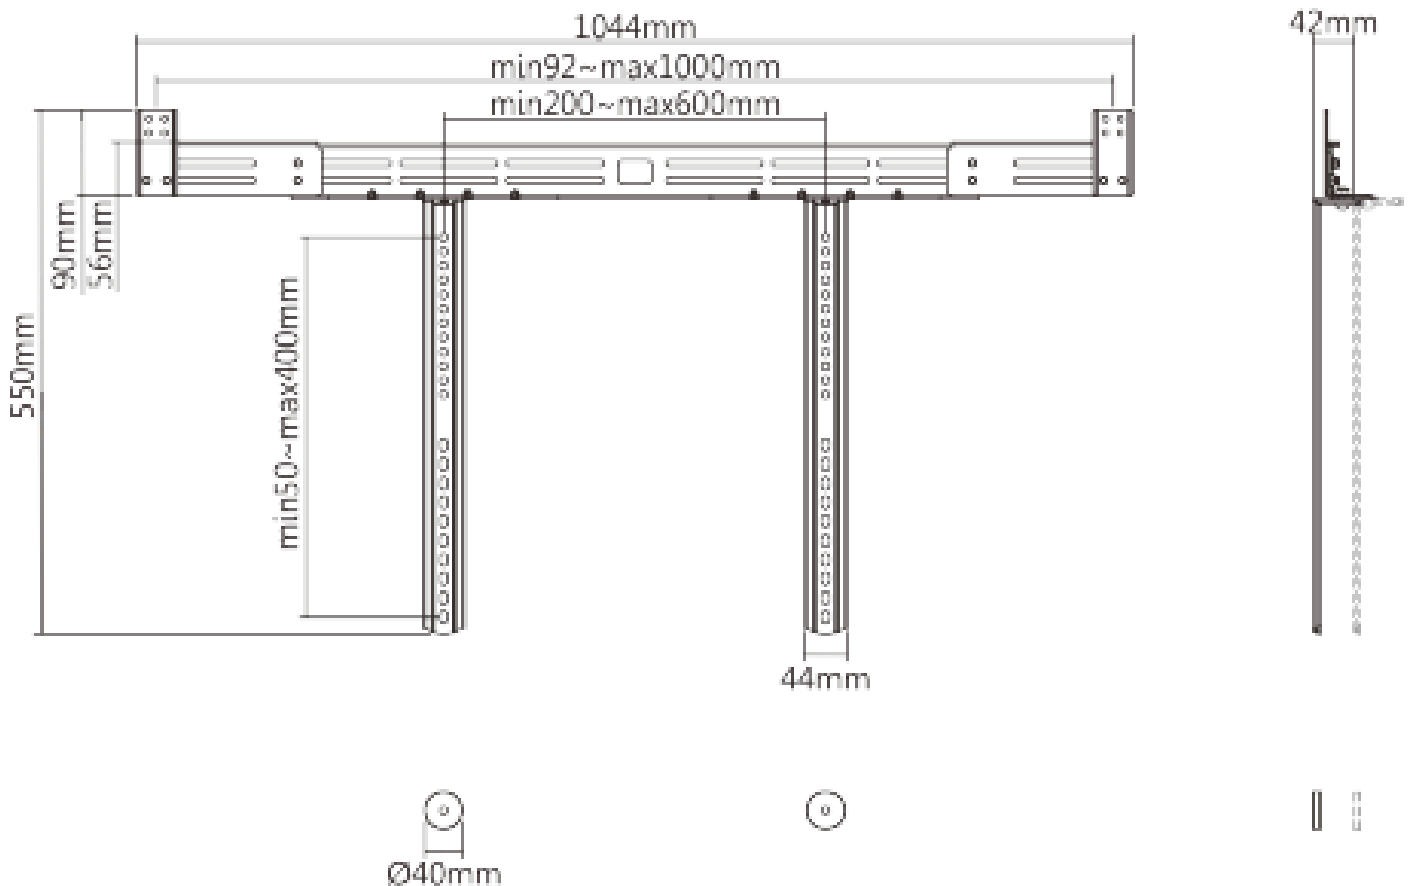

SB-55

TV-ATTACHED SOUNDBAR BRACKET WITH DEPTH ADJUSTMENT

WHAT ELSE YOU NEED?

Elevate your home entertainment experience with our high-quality TV-ATTACHED SOUNDBAR BRACKET.