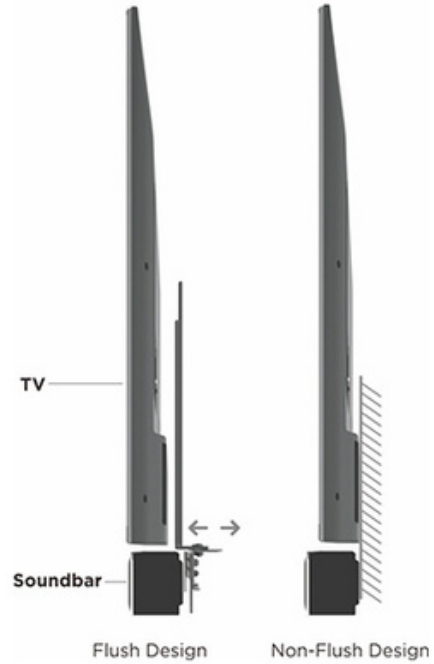

10kg (22lbs)

Installation

VESA Compatible

Depth Range

42mm (1.7")

Dimensions

81x1044x550mm (3.2"x41.1"x21.7")

<https://hamoodtv.com>

SB-55

TV-ATTACHED SOUNDBAR BRACKET WITH DEPTH ADJUSTMENT

hamood

Perfect Home & Office TV Bracket: The Ultimate Solution for Your Entertainment Setup!

SB-55

TV-ATTACHED SOUNDBAR BRACKET WITH DEPTH ADJUSTMENT

WHAT ELSE YOU NEED?

Elevate your home entertainment experience with our high-quality TV-ATTACHED SOUNDBAR BRACKET.

SB-55

TV-ATTACHED SOUNDBAR BRACKET WITH DEPTH ADJUSTMENT

Product Category: Speaker Stand

Color: Silver, Black

Description:

Transform your home entertainment experience with our innovative TV-Attached Soundbar Bracket with Depth Adjustment. Designed to seamlessly integrate your soundbar with your TV, this bracket offers an exceptional combination of functionality, style, and convenience.