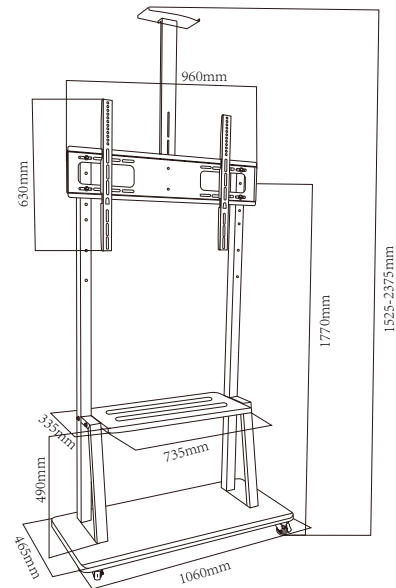

HMD-600

LOW COST HEIGHT-ADJUSTABLE STEEL TV CART

Fit Screen Size
42"-86"

Weight Capacity
120 kg

Max. VESA
900X400 mm