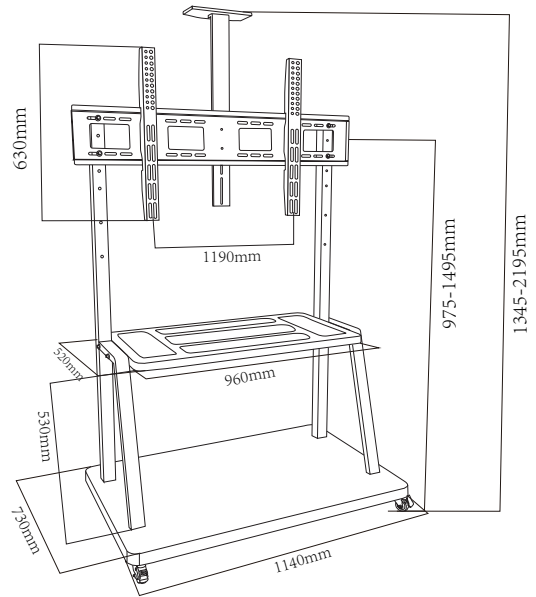

# HMD-517

LOW COST HEIGHT-ADJUSTABLE STEEL TV CART

**Fit Screen Size**  
55" -120"

**Weight Capacity**  
200 kg

**Max. VESA**  
1140X600 mm