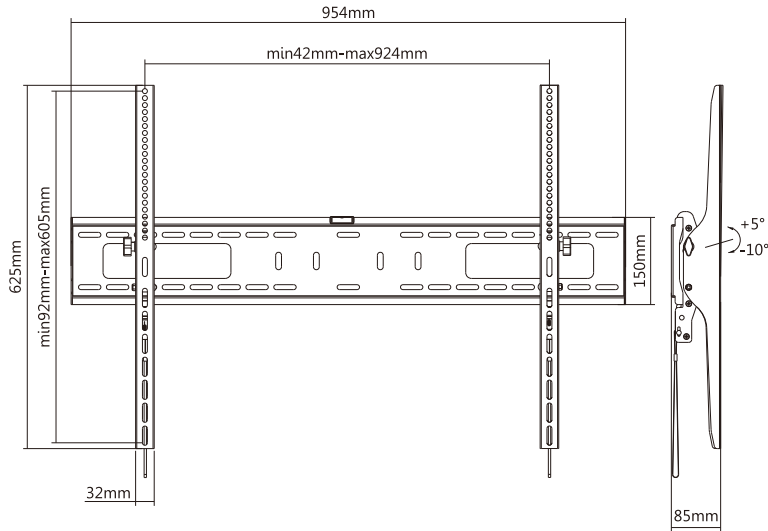

HAM-710&HAM-184

Heavy-Duty Tilt TV Wall Mounts

Constructed of heavy-duty steel, the wall mounts provide strong support for TVs.

◀ HAM-710

◀ HAM-184

HAM-710&HAM-184

Heavy-Duty Tilt TV Wall Mounts

HAM-184

Screen Size
60" - 100"

VESA Compatible
200x200 300x200
300x300 400x200
400x300 400x400
600x400 600x600
800x600 900x600

Profile to Wall
85mm(3.3")

Weight Capacity
75kg/165lbs

Tilt Range
+5° - -10°

Three Times
Strength Tested

Spring Lock

Bubble Level

HAM-710

Screen Size
37" - 70"

VESA Compatible
200x200 300x300
400x200 400x400
600x400

Profile to Wall
56mm(2.2")

Weight Capacity
50kg/110lbs

Tilt Range
+5° - -10°