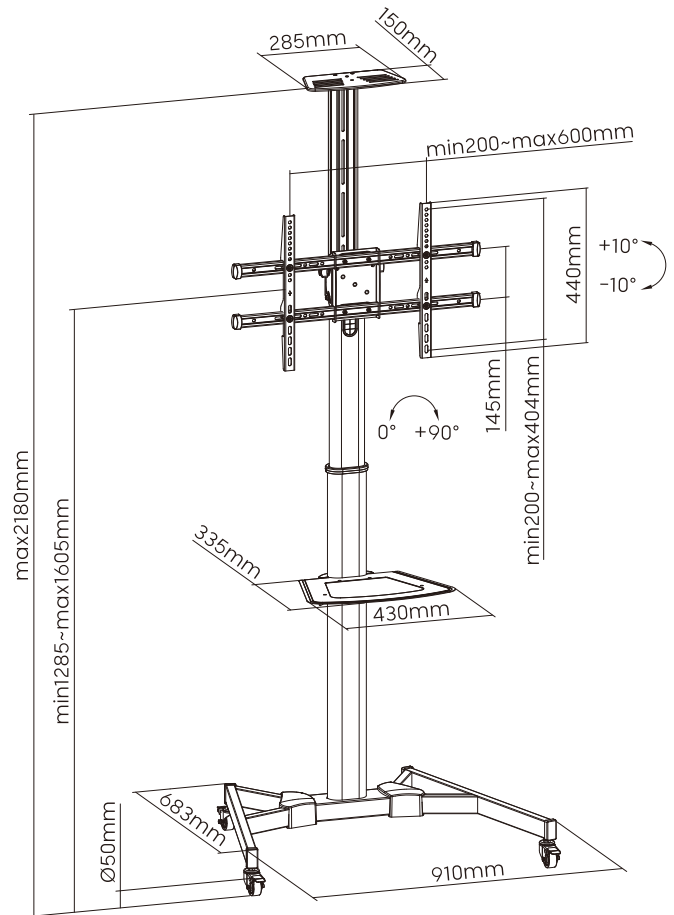

hamood

HMD-749

TV Cart

HMD-749 TV Cart

+10° ~ -10° Tilt

Free-Tilting Design

makes easy forward or backward adjustment for better viewing and reduced glare

Cable Management

keeps everything organized

Heavy-Duty Casters

offer smooth mobility with quality that lasts a lifetime

HMD-749 TV Cart

TV
50kg/110lbs

DVD
5kg/11lbs

Camera Rack
5kg/11lbs

Strength Tested
Four Times

Screen Size
37"-75"

VESA Compatible
Max.600x400

Tilt Range
+10° ~ -10°

Screen Rotation
0° ~ +90°