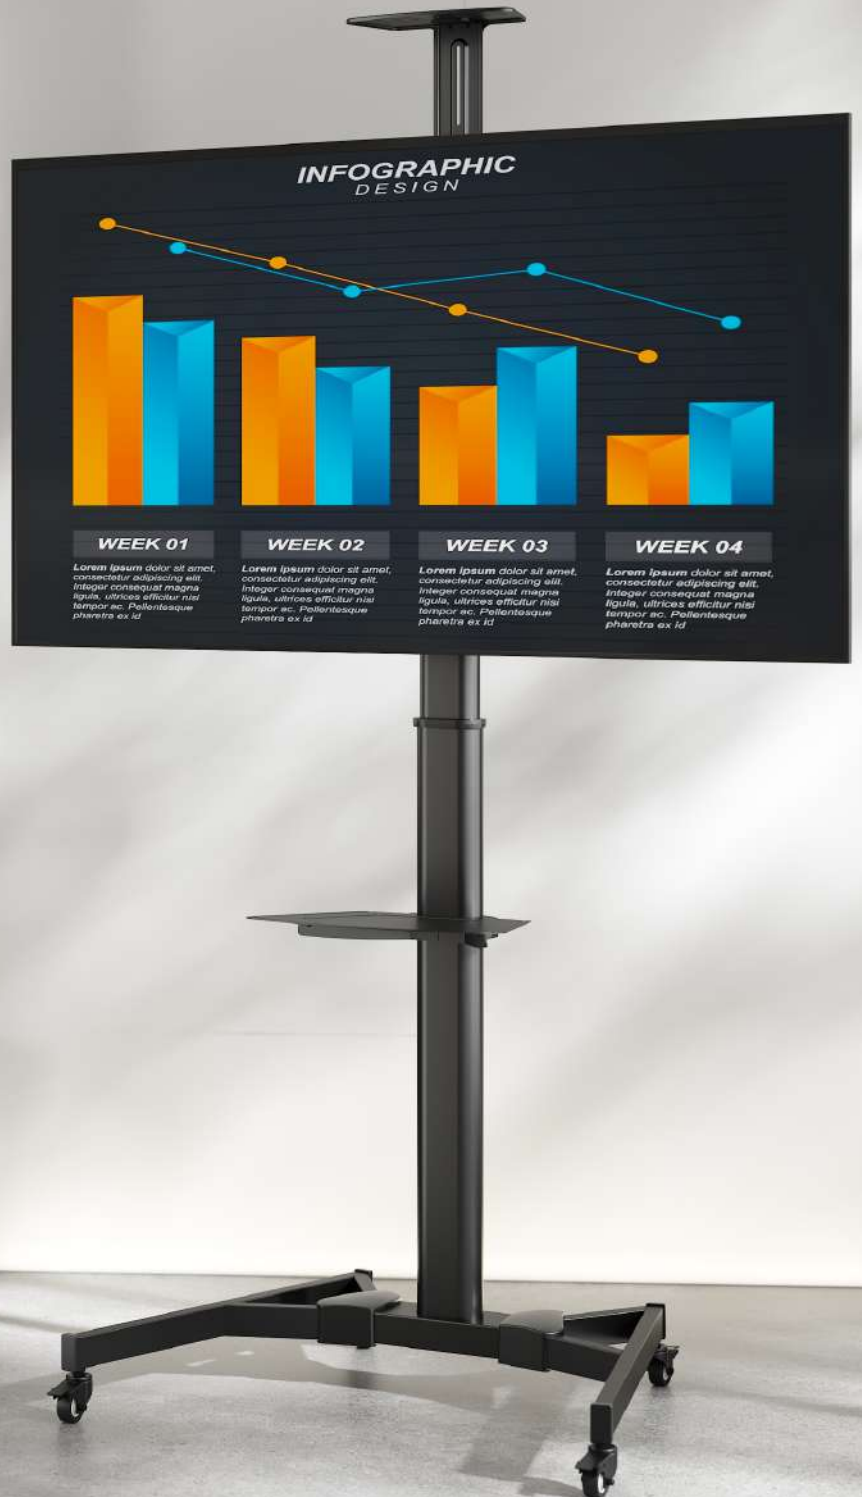

hamood

HMD-749

TV Cart

HMD-749 TV Cart

+10° ~ -10° Tilt

Free-Tilting Design

makes easy forward or backward adjustment for better viewing and reduced glare

Cable Management

keeps everything organized

Heavy-Duty Casters

offer smooth mobility with quality that lasts a lifetime

HMD-749 TV Cart

TV
50kg/110lbs

DVD
5kg/11lbs

Camera Rack
5kg/11lbs

Strength Tested
Four Times

Screen Size
37"-75"

VESA Compatible
Max.600x400

Tilt Range
+10° ~ -10°

Screen Rotation
0° ~ +90°