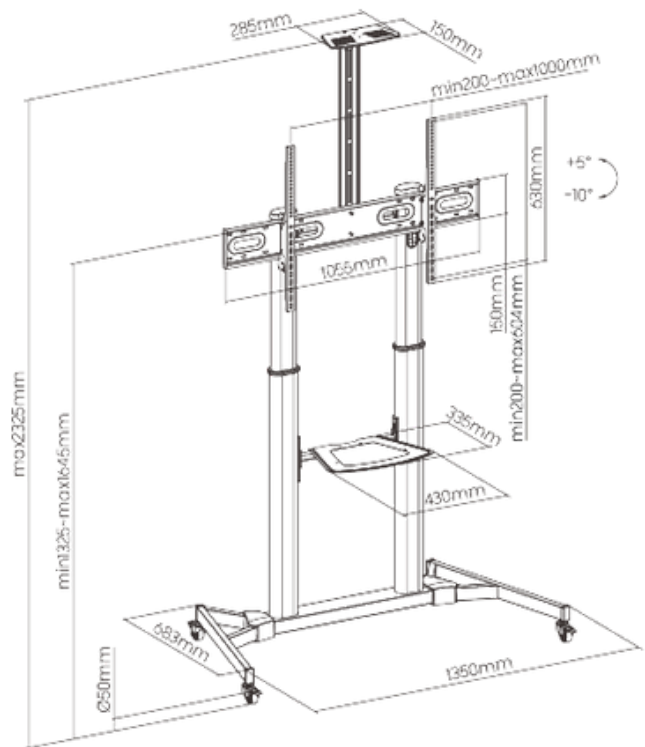

HMD-748

LARGE SCREEN TELESCOPIC HEIGHT
ADJUSTABLE STEEL TV CART

Fit Screen Size
60"-100"

Weight Capacity
100kg

Height Adjustable
Yes

Tilt Range
+5°~ -10°

VESA Compatible
200x200,400x200,300x300,400x400,600x400,800x400,800x600,1000x600