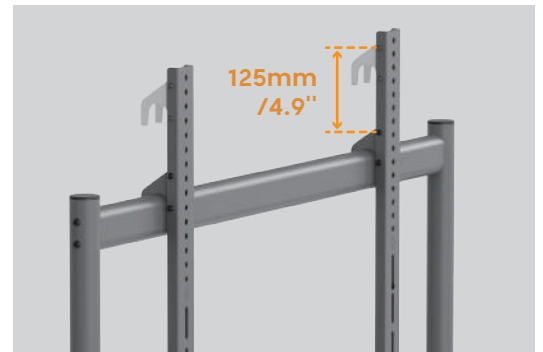

# Heavy-Duty Studio TV Cart

Fit up to **100"** screen Weight up to **120kg**

**Storage Shelf**  
for supplies such as pens, sticky notes, etc.

**Adjustable double hook design**  
strong, durable and easy to install

**Height adjustable**  
2 levels for different needs

**75mm large casters**  
ensure the mobility and flexibility

Screen Size  
**60"-100"**

Max. VESA Compatible  
**800x600**

Weight Capacity  
**120kg/264lbs**