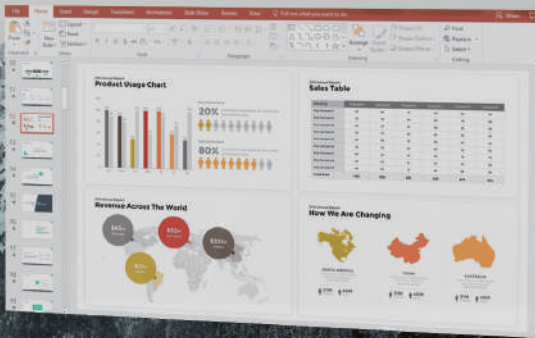

HMD-747

HEAVY-DUTY STUDIO TV CART

Take Teamwork Anywhere