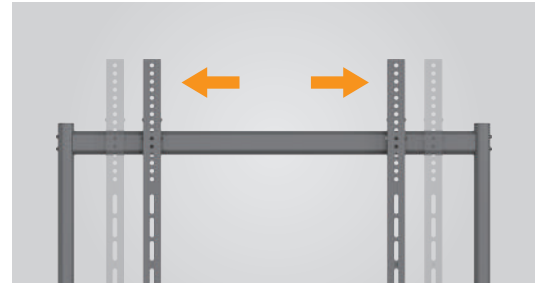

# Heavy-Duty Studio TV Cart

Fit up to **100"** screen Weight up to **120kg**

**Storage Shelf**  
for supplies such as pens, sticky notes, etc.

**Adjustable double hook design**  
strong, durable and easy to install

**Height adjustable**  
2 levels for different needs

**75mm large casters**  
ensure the mobility and flexibility

Screen Size  
**60"-100"**

Max. VESA Compatible  
**800x600**

Weight Capacity  
**120kg/264lbs**