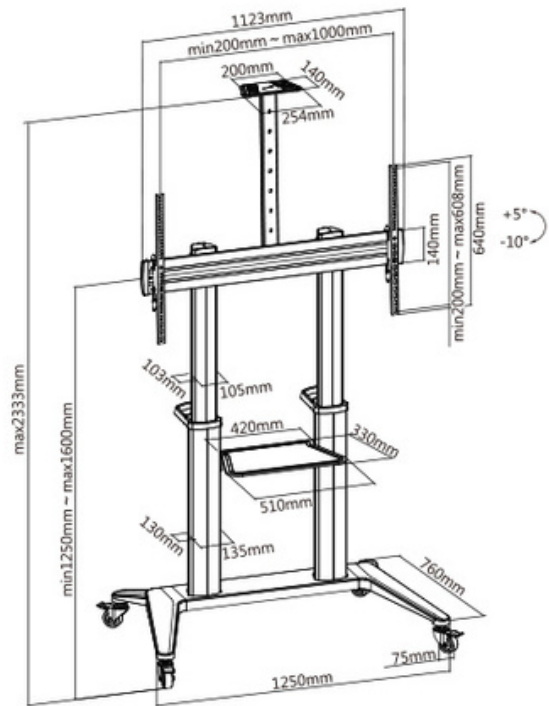

HMD-746

ULTRA-MODERN   LARGE   SCREEN
ALUMINUM TV CART