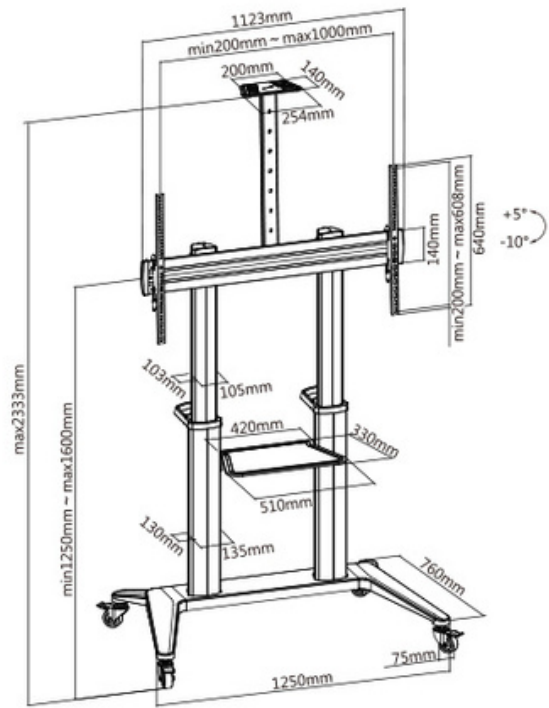

HMD-745

ULTRA-MODERN   LARGE   SCREEN
ALUMINUM TV CART