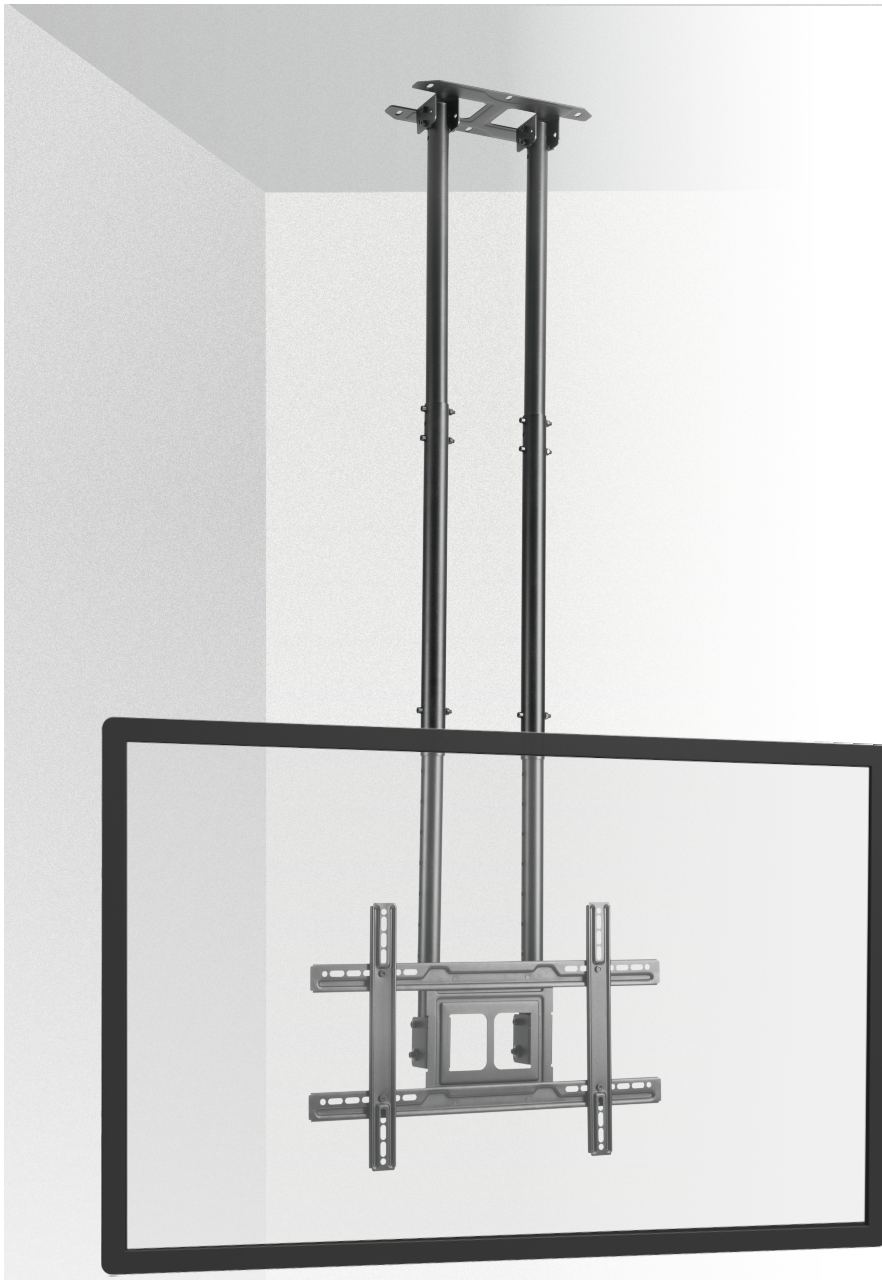

HMD-510

Economy Heavy-Duty TV Ceiling Mount

Cable Management
keeps everything organized

- **Wider**
Height Adjustment
Range
- **Stronger**
Loading Ability
- **Detachable**
VESA Plate

Telescoping Height Adjustment
for the optimal viewing height

HMD-510

Economy Heavy-Duty TV Ceiling Mount

Screen Size
37"-80"

Weight Capacity
70kg/154lbs

VESA Compatible
300X200 300X300 400x200
400X300 400x400 600x400

Tilt Range
+3°~-20°

Cable Management

Three Times
Strength Tested