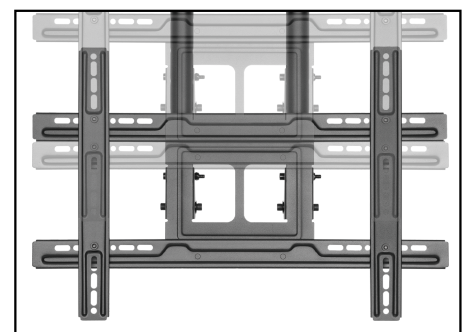

HMD-510

Economy Heavy-Duty TV Ceiling Mount

Cable Management
keeps everything organized

- **Wider**
Height Adjustment
Range
- **Stronger**
Loading Ability
- **Detachable**
VESA Plate

Telescoping Height Adjustment
for the optimal viewing height

HMD-510

Economy Heavy-Duty TV Ceiling Mount

Screen Size
37"-80"

Weight Capacity
70kg/154lbs

VESA Compatible
300X200 300X300 400x200
400X300 400x400 600x400

Tilt Range
+3°~-20°

Cable Management

Three Times
Strength Tested