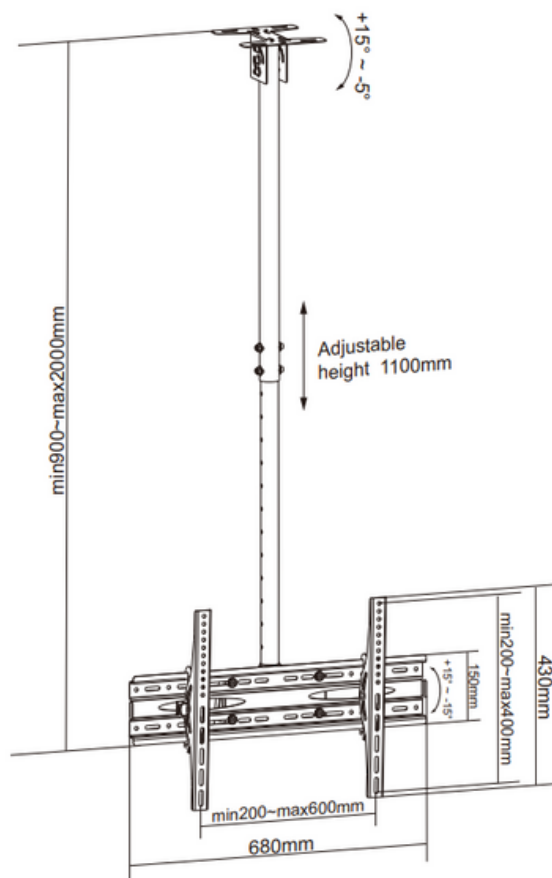

HAM-555

TV CEILING MOUNT

Suggested TV Size
32"-70"

Loading Capacity
50KG

Tilt Range
+15°/-10°

Product Size
680*400*1170-2000mm

VESA (Max)
600*400