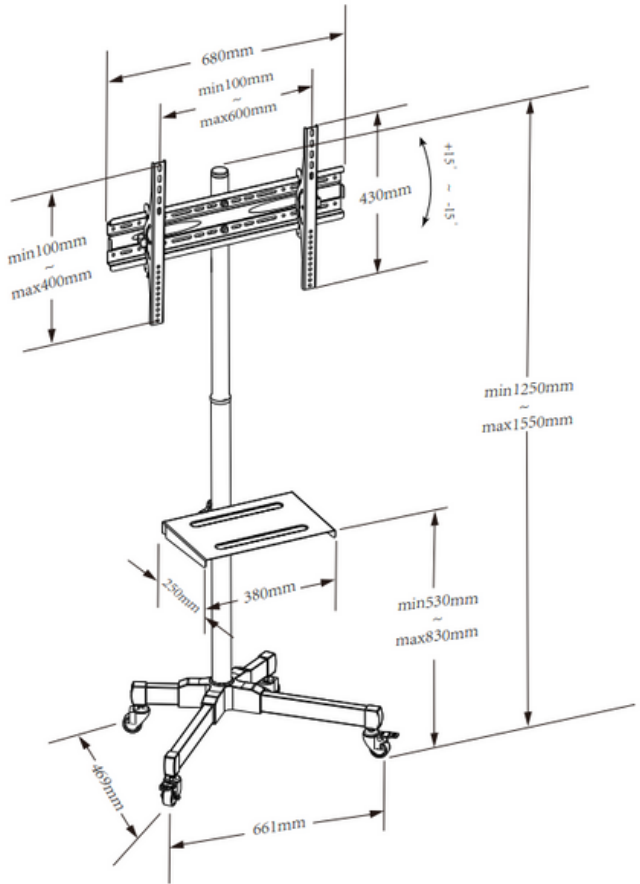

HAM-2025BB

HEIGHT ADJUSTABLE TV STAND

Suggested TV Size
32"-58"

Loading Capacity
45KG

G.W/N.W
10.5/9.8kg

Tilt Range
+15°/-15°

Product Size
880*380*130mm

VESA (Max)
600*400