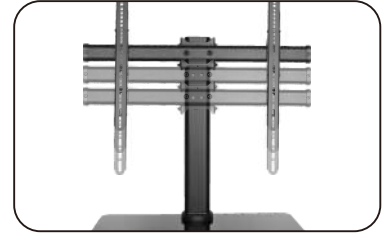

HAM-006

Universal Tabletop Stand for TV and AV Component

Support most 32"-55" LED, LCD flat panel TVs

3 Stage Height Adjustments
accommodate several sizes of flat screens and for a better viewing height.

Screw-In Clamps and End Caps
keep your TV and VESA brackets safely attached to the cross bar.

Swiveling Joint
offers maximum viewing flexibility

Sleek Tempered Glass Shelf
stores your cable TV box, satellite receiver, gaming consoles.

Bottom Side Pads
protect table top surfaces from scratching.

Freely Tilting Mechanism
allows easy angle adjustment and reduces glare from lights or windows to obtain the optimal viewing comfort.

Cable Clip
routes cables to reduce clutter for a clean look and more organized place.

Universal Tabletop Stand for TV and AV Component

Support most 32"-55" LED, LCD flat panel TVs

HAM-006

MOST
32"-55"
MAX.VESA 600x400

RATED
40kg/88lbs

+5° ~ -10°

+45° ~ -45°