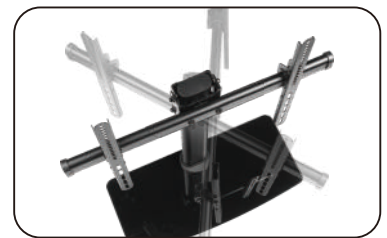

HAM-006

Universal Tabletop Stand for TV and AV Component

Support most 32"-55" LED, LCD flat panel TVs

3 Stage Height Adjustments
accommodate several sizes of flat screens and for a better viewing height.

Screw-In Clamps and End Caps
keep your TV and VESA brackets safely attached to the cross bar.

Swiveling Joint
offers maximum viewing flexibility

Sleek Tempered Glass Shelf
stores your cable TV box, satellite receiver, gaming consoles.

Bottom Side Pads
protect table top surfaces from scratching.

Freely Tilting Mechanism
allows easy angle adjustment and reduces glare from lights or windows to obtain the optimal viewing comfort.

Cable Clip
routes cables to reduce clutter for a clean look and more organized place.

Universal Tabletop Stand for TV and AV Component

Support most 32"-55" LED, LCD flat panel TVs

HAM-006

MOST
32"-55"
MAX.VESA 600x400

RATED
40kg/88lbs

+5° ~ -10°

+45° ~ -45°