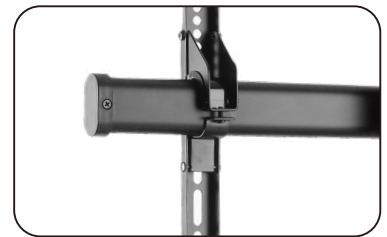

HAM-006

Universal Tabletop Stand for TV and AV Component

Support most 32"-55" LED, LCD flat panel TVs

3 Stage Height Adjustments
accommodate several sizes of flat screens and for a better viewing height.

Screw-In Clamps and End Caps
keep your TV and VESA brackets safely attached to the cross bar.

Swiveling Joint
offers maximum viewing flexibility

Sleek Tempered Glass Shelf
stores your cable TV box, satellite receiver, gaming consoles.

Bottom Side Pads
protect table top surfaces from scratching.

Freely Tilting Mechanism
allows easy angle adjustment and reduces glare from lights or windows to obtain the optimal viewing comfort.

Cable Clip
routes cables to reduce clutter for a clean look and more organized place.

Universal Tabletop Stand for TV and AV Component

Support most 32"-55" LED, LCD flat panel TVs

HAM-006

MOST
32"-55"
MAX.VESA 600x400

RATED
40kg/88lbs

+5° ~ -10°

+45° ~ -45°