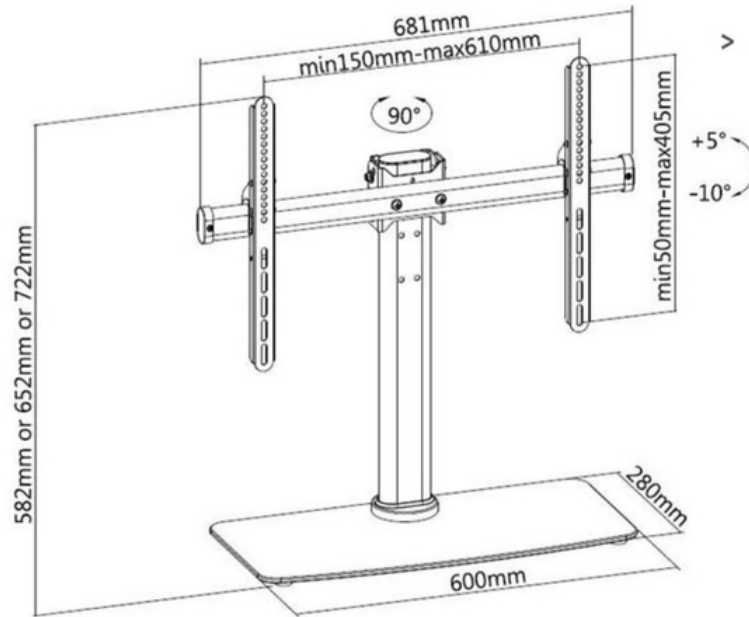

HAM-006

SWIVEL TV STAND

Fit Screen Size
32"-55"

Weight Capacity
40kg

Glass Thickness
8mm

Dimensions
681x280x(582or
652or722)mm

VESA Compatible
200x200,300x200,400x200,300x300,400
x300,400x400,600x400