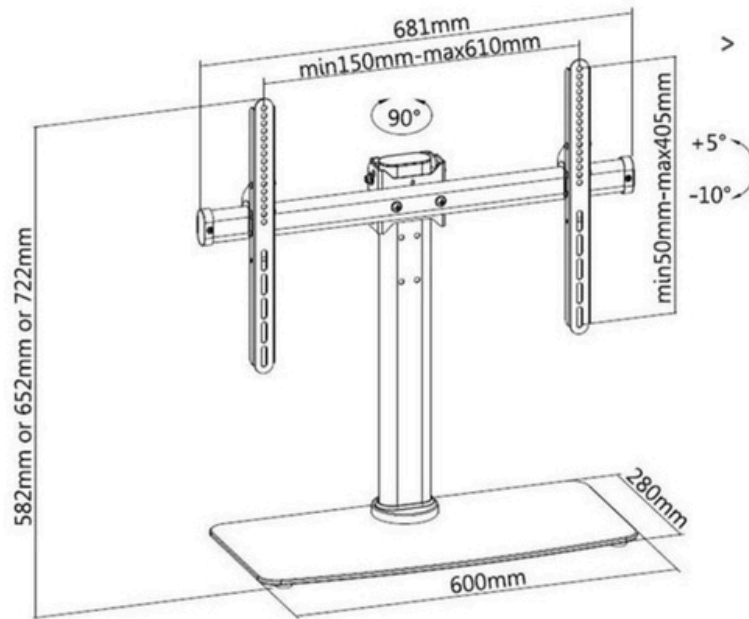

HAM-006

SWIVEL TV STAND

Fit Screen Size
32"-65"

Weight Capacity
40kg

Glass Thickness
8mm

Dimensions
681x280x(582or
652or722)mm

VESA Compatible
200x200,300x200,400x200,300x300,400
x300,400x400,600x400