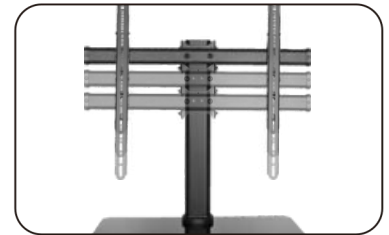

HAM-006

Universal Tabletop Stand for TV and AV Component Support most 32"-65" LED, LCD flat panel TVs

3 Stage Height Adjustments accommodate several sizes of flat screens and for a better viewing height.

Screw-In Clamps and End Caps keep your TV and VESA brackets safely attached to the cross bar.

Swiveling Joint offers maximum viewing flexibility

Sleek Tempered Glass Shelf stores your cable TV box, satellite receiver, gaming consoles.

Bottom Side Pads protect table top surfaces from scratching.

Freely Tilting Mechanism allows easy angle adjustment and reduces glare from lights or windows to obtain the optimal viewing comfort.

Cable Clip routes cables to reduce clutter for a clean look and more organized place.

Universal Tabletop Stand for TV and AV Component
Support most 32"-65" LED, LCD flat panel TVs

HAM-006

MOST
32"-65"
MAX.VESA 600x400

RATED
40kg/88lbs

+5° ~ -10°

+45° ~ -45°