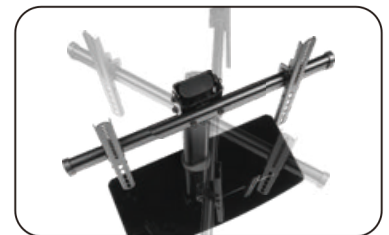

HAM-006

Universal Tabletop Stand for TV and AV Component Support most 32"-65" LED, LCD flat panel TVs

3 Stage Height Adjustments accommodate several sizes of flat screens and for a better viewing height.

Screw-In Clamps and End Caps keep your TV and VESA brackets safely attached to the cross bar.

Swiveling Joint offers maximum viewing flexibility

Sleek Tempered Glass Shelf stores your cable TV box, satellite receiver, gaming consoles.

Bottom Side Pads protect table top surfaces from scratching.

Freely Tilting Mechanism allows easy angle adjustment and reduces glare from lights or windows to obtain the optimal viewing comfort.

Cable Clip routes cables to reduce clutter for a clean look and more organized place.

Universal Tabletop Stand for TV and AV Component
Support most 32"-65" LED, LCD flat panel TVs

HAM-006

MOST
32"-65"
MAX.VESA 600x400

RATED
40kg/88lbs

+5° ~ -10°

+45° ~ -45°