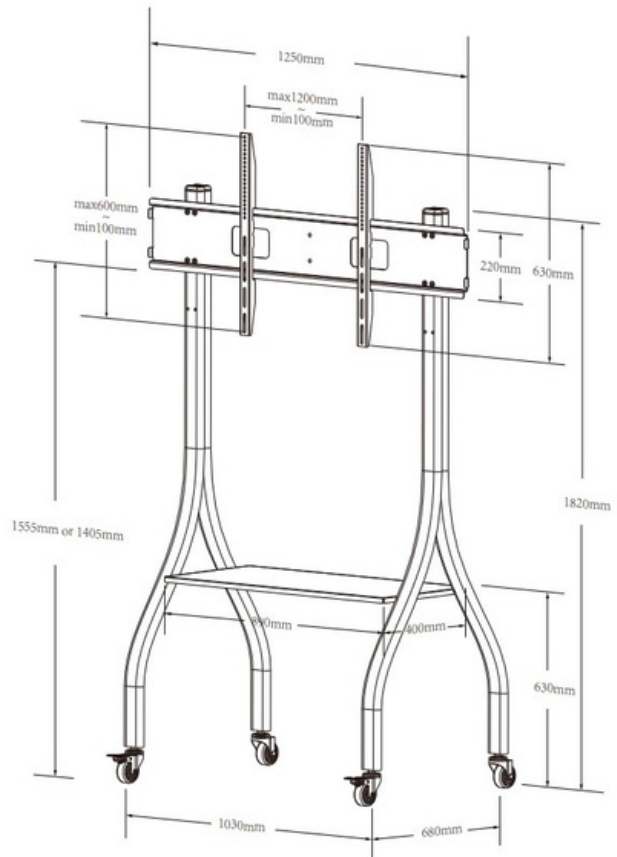

HAM-702

TV Stand

TP0016B

Suggested TV Size
52-100"

Loading Capacity
70KG

Color
Black

Product Size
1030*520*1820mm

VESA (Max)
1200*600