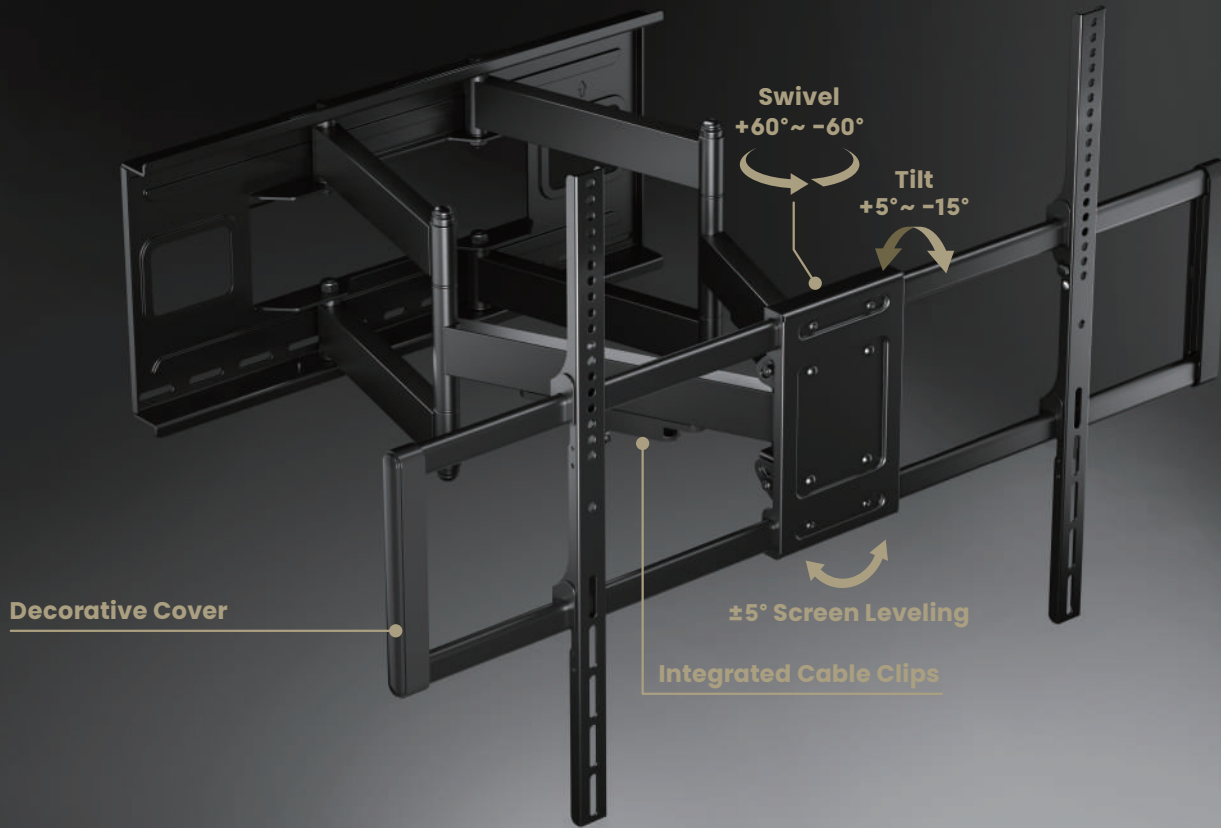

HMD-744

Heavy-Duty Full-Motion TV Wall Mount

- Sturdy and Durable Steel Construction holds 43" - 120" TVs up to 120kg
- Full-Motion Design provides flexibility
- Wall Plate for Australia and America Stud Construction

HMD-744 Heavy-Duty Full-Motion TV Wall Mount

Quick-Release Design
lock or release the TV in a snap

Item No.	HMD-744
Fit Screen Size	60"~120"
Max. VESA	900x600
Weight Capacity	120kg/264lbs
Strength Tested	3 Times Approved
Profile	75~703mm (3"~27.7")
Tilt Range	+5° ~ -15°
Screen Level	+5° ~ -5°
Swivel Range	+60° ~ -60°