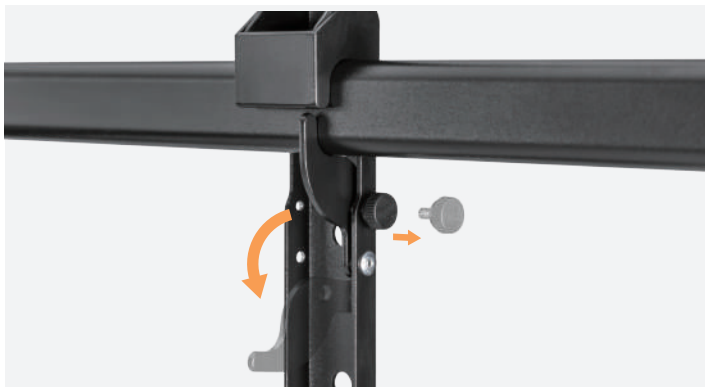

HMD-744

Heavy-Duty Full-Motion TV Wall Mount

- Sturdy and Durable Steel Construction holds 43" - 120" TVs up to 120kg
- Full-Motion Design provides flexibility
- Wall Plate for Australia and America Stud Construction

HMD-744 Heavy-Duty Full-Motion TV Wall Mount

Quick-Release Design
lock or release the TV in a snap

Item No.	HMD-744
Fit Screen Size	60"~120"
Max. VESA	900x600
Weight Capacity	120kg/264lbs
Strength Tested	3 Times Approved
Profile	75~703mm (3"~27.7")
Tilt Range	+5° ~ -15°
Screen Level	+5° ~ -5°
Swivel Range	+60° ~ -60°