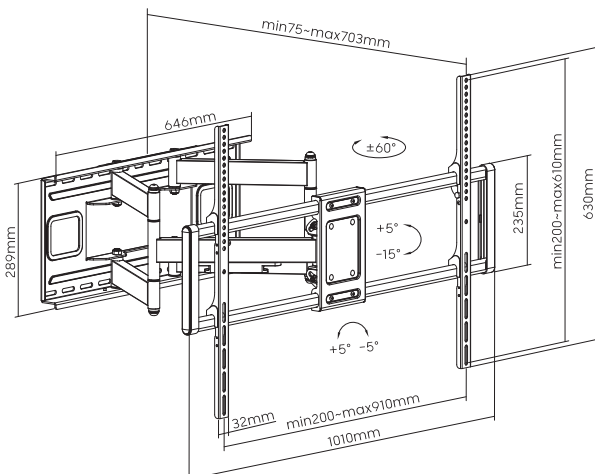

HMD-744

Heavy-Duty Full-Motion TV Wall Mount

- Sturdy and Durable Steel Construction holds 43" - 120" TVs up to 120kg
- Full-Motion Design provides flexibility
- Wall Plate for Australia and America Stud Construction

HMD-744 Heavy-Duty Full-Motion TV Wall Mount

Quick-Release Design
lock or release the TV in a snap

Item No.	HMD-744
Fit Screen Size	60"~120"
Max. VESA	900x600
Weight Capacity	120kg/264lbs
Strength Tested	3 Times Approved
Profile	75~703mm (3"~27.7")
Tilt Range	+5° ~ -15°
Screen Level	+5° ~ -5°
Swivel Range	+60° ~ -60°