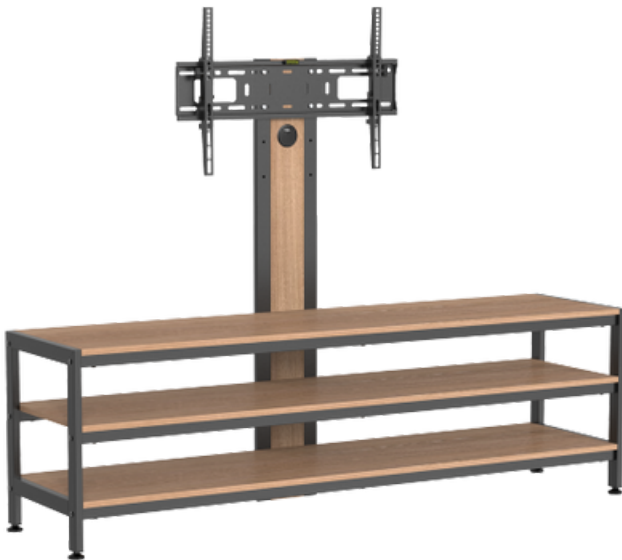

HMD-741

INDUSTRIAL STYLE TV STAND WITH MOUNT (LARGE)

Fit Screen Size
37"-70"

Weight Capacity
40kg

VESA Compatible
200x200,300x200,400x200,300x300,
400x300,400x400,600x400

TV Height Range
900/990/1080mm

Durable Materials

sturdy metal frame and high-strength shelves combine to hold heavy items up to 40kg/88lbs per shelf

Integrated Cable Management
for a clean and neat look

Open Shelves

provide ample space for convenient access to the items