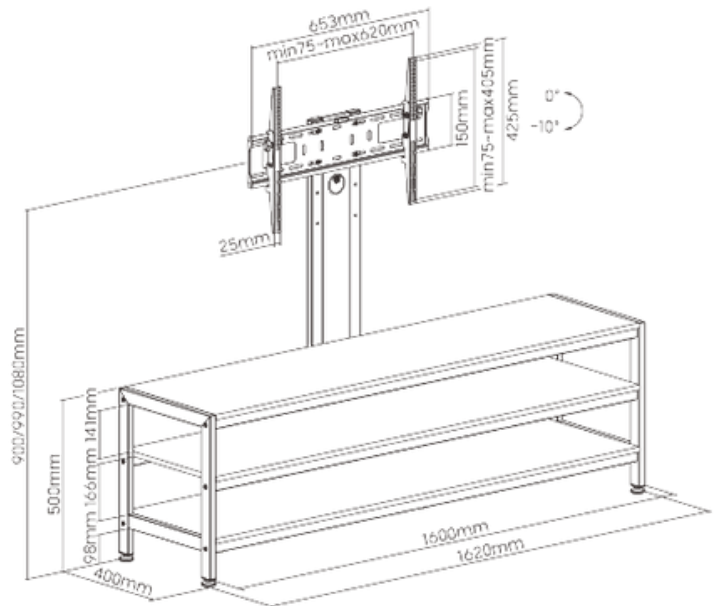

HMD-741

INDUSTRIAL STYLE TV STAND WITH MOUNT (LARGE)

Fit Screen Size
37"-70"

Weight Capacity
40kg

VESA Compatible
200x200,300x200,400x200,300x300,
400x300,400x400,600x400

TV Height Range
900/990/1080mm

Durable Materials

sturdy metal frame and high-strength shelves combine to hold heavy items up to 40kg/88lbs per shelf

Integrated Cable Management
for a clean and neat look

Open Shelves

provide ample space for convenient access to the items