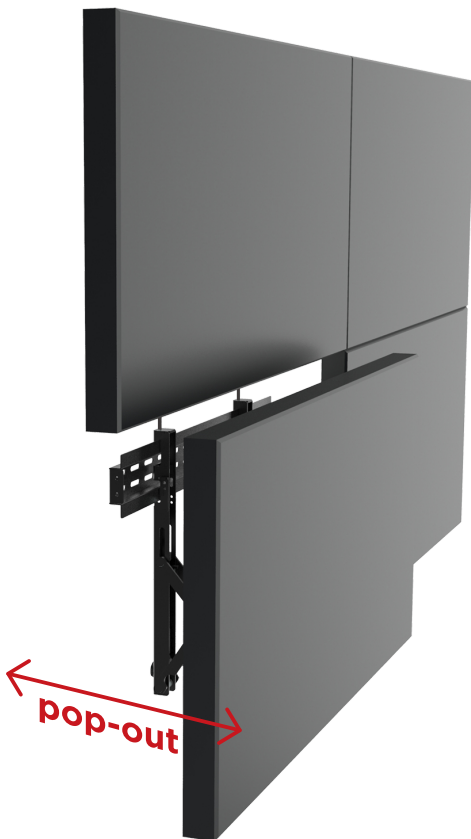

HAM-998

Multi-screen Video wall mount

Built video wall easily!

Easily **pop-out** & **quick-lock** mechanism

Protects Displays
by removing the possibility of accidental pop-outs via the plastic locking pieces

Built-in Screen Level Adjustment
for seamless display alignment and level

Lateral Shift Brackets
enable easy alignment

Anti-Theft Design
(require for a padlock)

Quick-Lock by a Press
allows easy installation

Easily Pulled Out for Quick Maintenance

HAM-998

Multi-screen Video wall mount

Built video wall easily!

Screen Size
37" - 70"

VESA Compatible
200x200 300x300
400x200 400x400
600x400

Profile to Wall
**68-215mm/
2.7"-8.5"**

Four Times
Strength Tested

Screen Level
+3° - -3°

Weight Capacity
45kg/99lbs

Anti-theft

RoHS