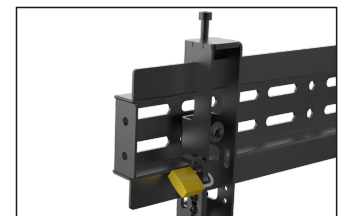

HAM-998

Multi-screen Video wall mount

Built video wall easily!

Easily **pop-out** & **quick-lock** mechanism

Protects Displays
by removing the possibility of accidental pop-outs via the plastic locking pieces

Built-in Screen Level Adjustment
for seamless display alignment and level

Lateral Shift Brackets
enable easy alignment

Anti-Theft Design
(require for a padlock)

Quick-Lock by a Press
allows easy installation

Easily Pulled Out for Quick Maintenance

HAM-998

Multi-screen Video wall mount

Built video wall easily!

Screen Size
37" - 70"

VESA Compatible
200x200 300x300
400x200 400x400
600x400

Profile to Wall
**68-215mm/
2.7"-8.5"**

Four Times
Strength Tested

Screen Level
+3° - -3°

Weight Capacity
45kg/99lbs

Anti-theft

RoHS