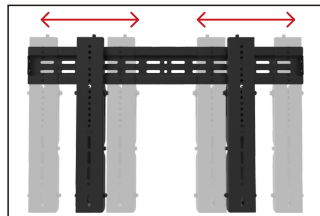

HAM-998

Multi-screen Video wall mount

Built video wall easily!

Easily **pop-out** & **quick-lock** mechanism

Protects Displays
by removing the possibility of accidental pop-outs via the plastic locking pieces

Built-in Screen Level Adjustment
for seamless display alignment and level

Lateral Shift Brackets
enable easy alignment

Anti-Theft Design
(require for a padlock)

Quick-Lock by a Press
allows easy installation

Easily Pulled Out for Quick Maintenance

HAM-998

Multi-screen Video wall mount

Built video wall easily!

Screen Size
37" - 70"

VESA Compatible
200x200 300x300
400x200 400x400
600x400

Profile to Wall
**68-215mm/
2.7"-8.5"**

Four Times
Strength Tested

Screen Level
+3° - -3°

Weight Capacity
45kg/99lbs

Anti-theft

RoHS