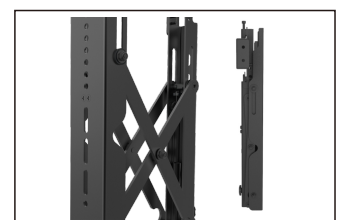

HAM-998

Multi-screen Video wall mount

Built video wall easily!

Easily **pop-out** & **quick-lock** mechanism

Protects Displays
by removing the possibility of accidental pop-outs via the plastic locking pieces

Built-in Screen Level Adjustment
for seamless display alignment and level

Lateral Shift Brackets
enable easy alignment

Anti-Theft Design
(require for a padlock)

Quick-Lock by a Press
allows easy installation

Easily Pulled Out for Quick Maintenance

HAM-998

Multi-screen Video wall mount

Built video wall easily!

Screen Size
37" - 70"

VESA Compatible
200x200 300x300
400x200 400x400
600x400

Profile to Wall
**68-215mm/
2.7"-8.5"**