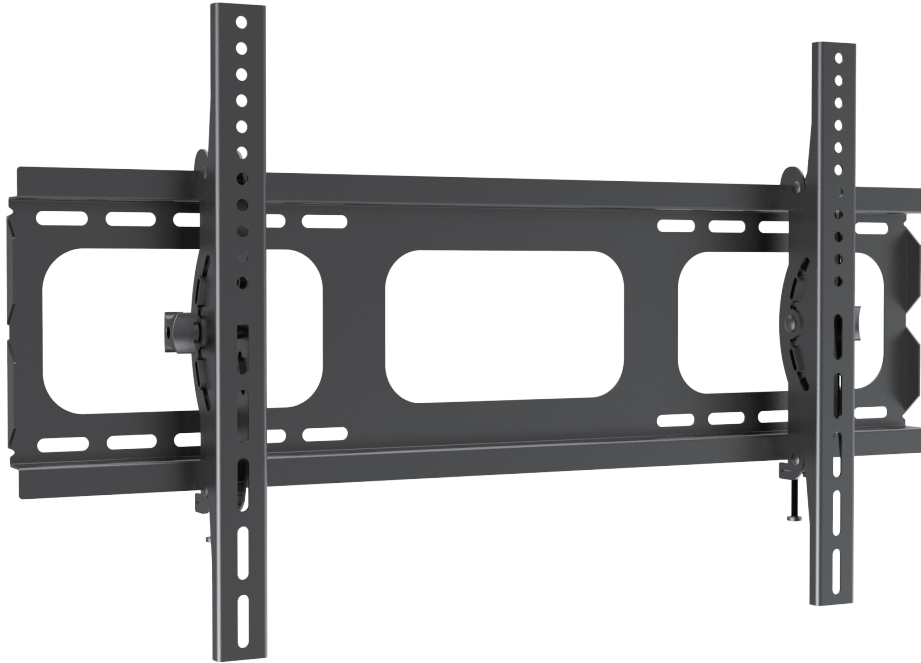

HAM-901

Tilt TV Wall Mount

TV
70kg/154lbs

Screen Size
37"-85"

VESA Compatible
Max. 700x400

Tilt Range
+15° ~ -15°