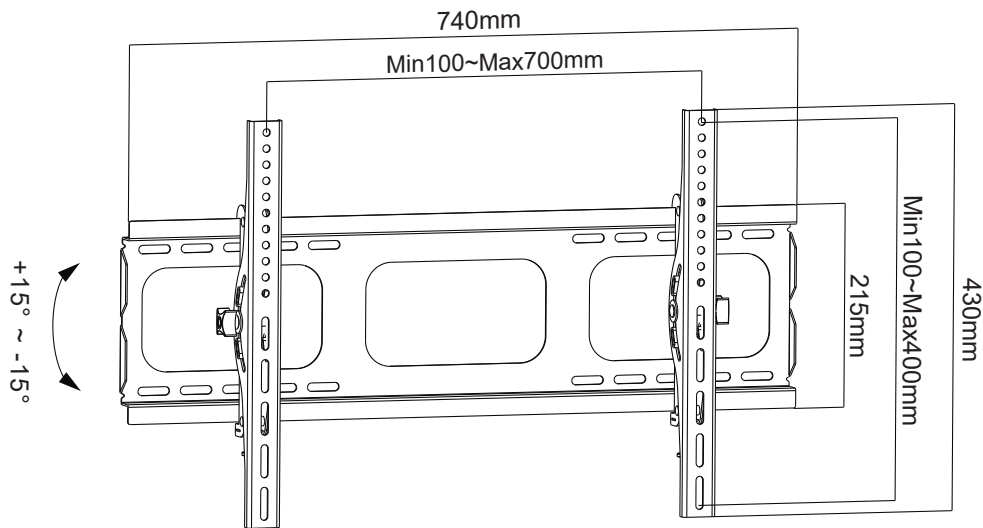

HAM-901

Tilt TV Wall Mount

TV
70kg/154lbs

Screen Size
37"-85"

VESA Compatible
Max. 700x400

Tilt Range
+15° ~ -15°